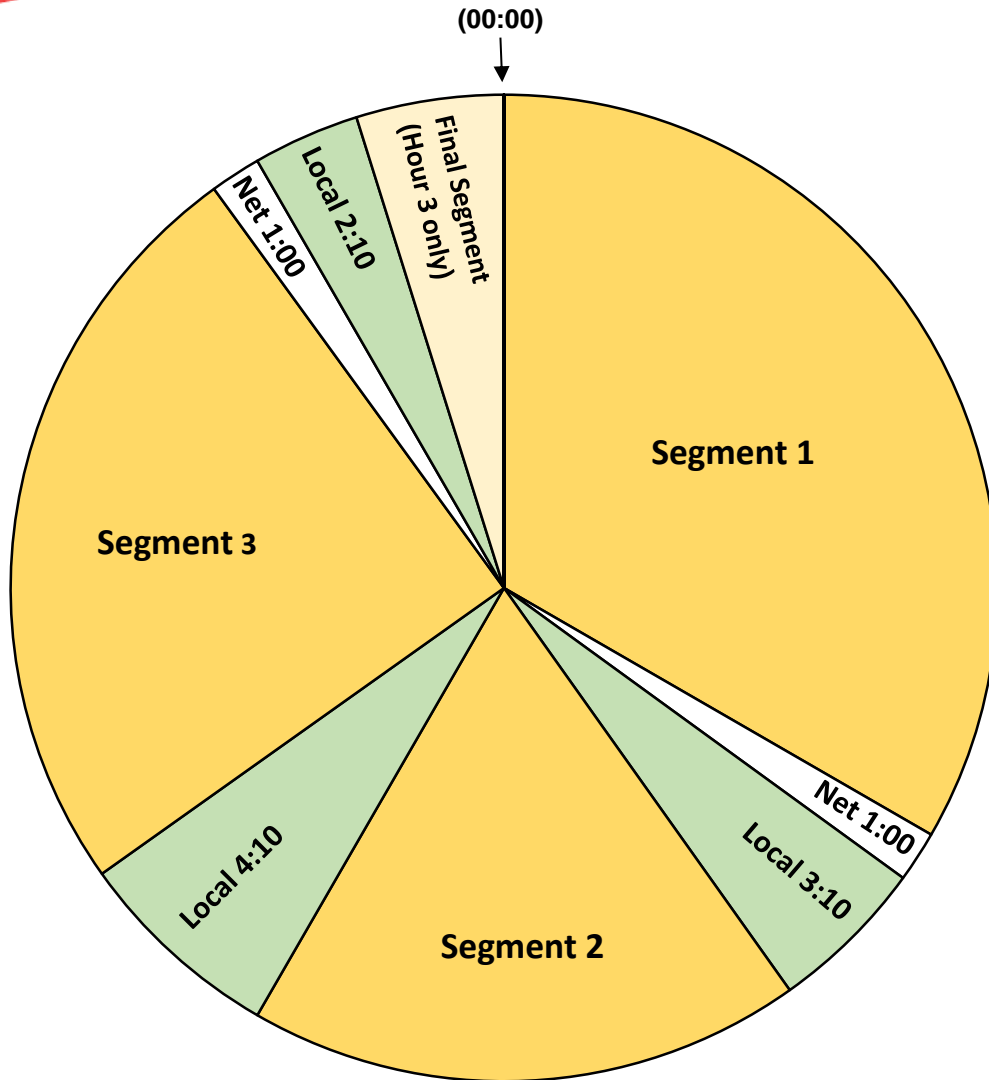

**Big Boy's Neighborhood
Weekend
Sat-Sun 3AM-7AM PST
FTP Only
*Page 1 of 2**

Times in parenthesis are approximate

For Technical Assistance Call
Premiere Network Operations Center: (800) 276-4431
Technical Info: <http://engineering.premiereradio.com>