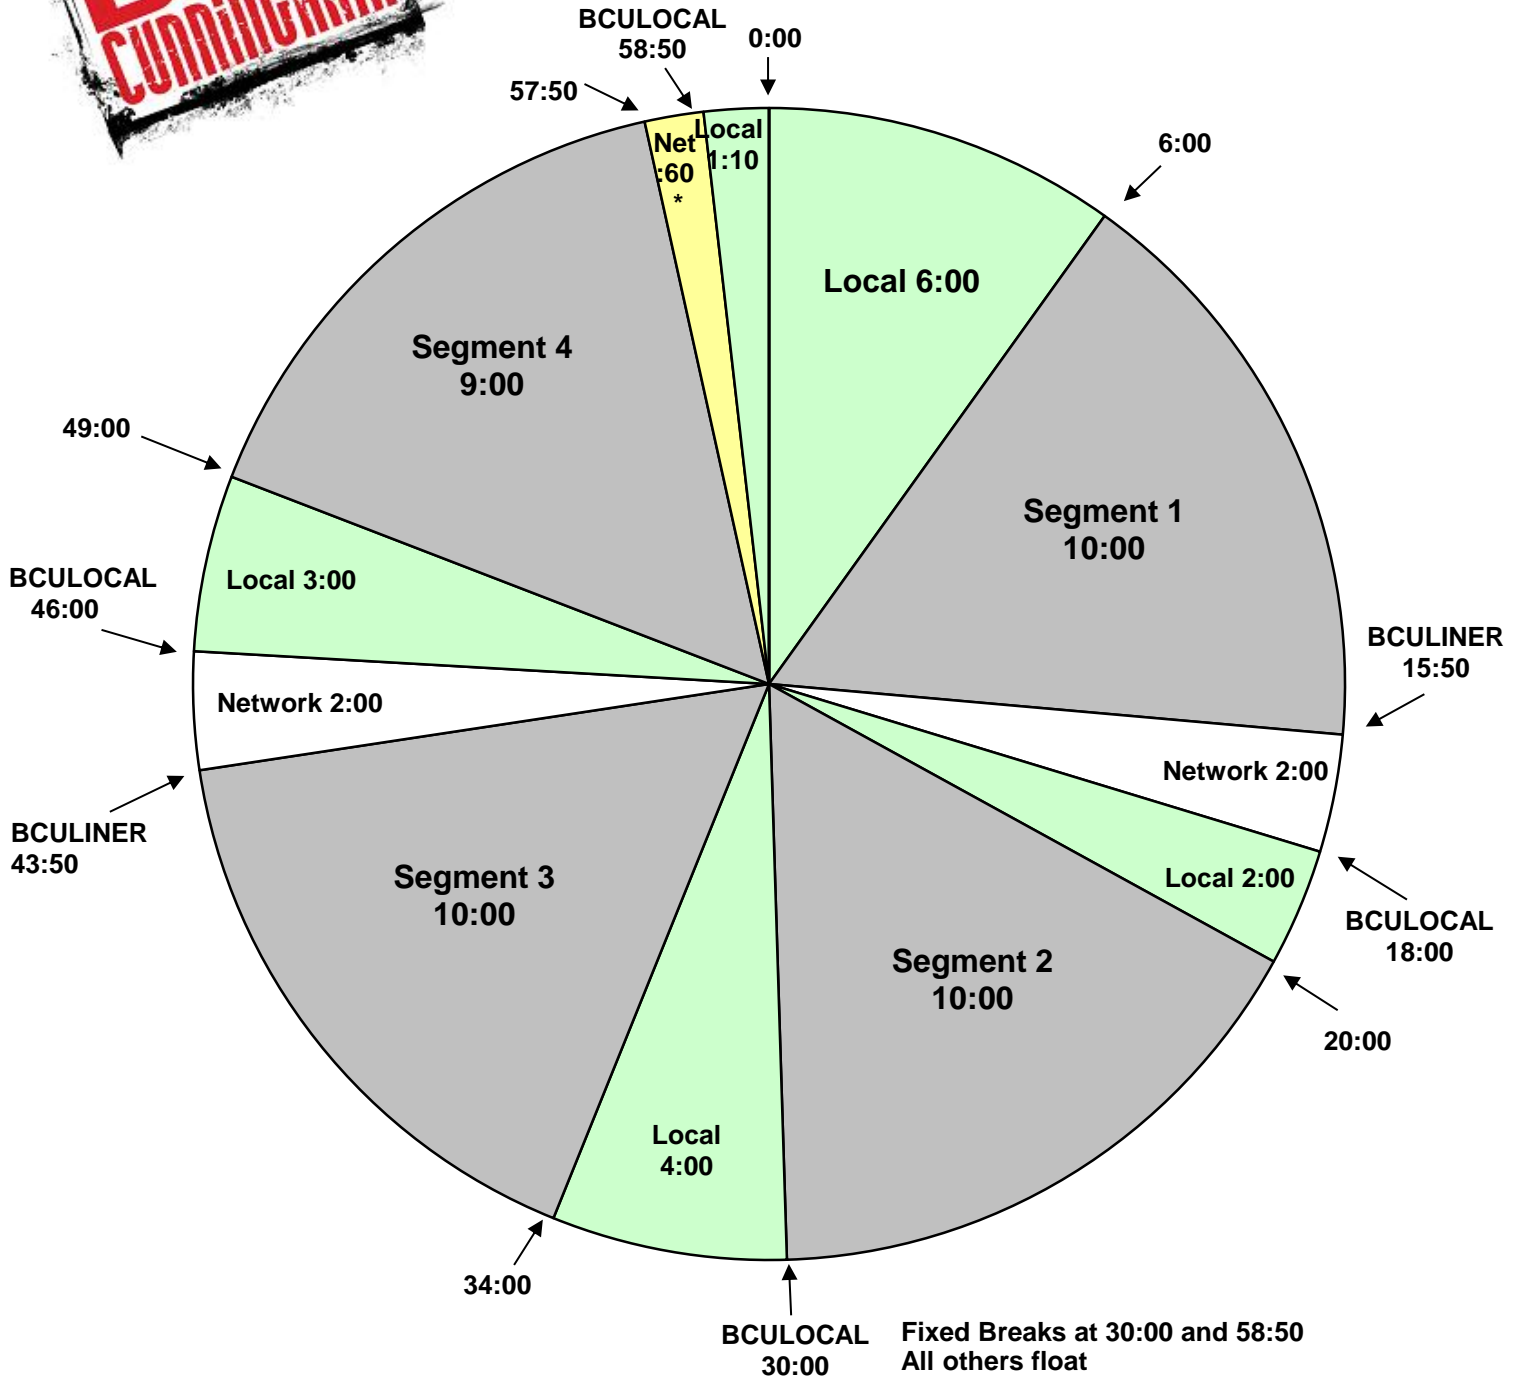

**PROGRAM CLOCK**  
 Premiere XDS PRO4-P Satellite  
 10 PM-1 AM Eastern/ 9 PM-12 AM Central  
 7-10 PM Pacific time

Fixed Breaks at 30:00 and 58:50  
 All others float  
 BCULOCAL fires local breaks  
 BCULINER fires the liner  
 :10-second rejoin bumpers at 20:00 & 49:00  
 :20-second rejoin bumper at 34:00  
 \* If there is a Live Read within the hour, there will not be a Network :60 at 57:50