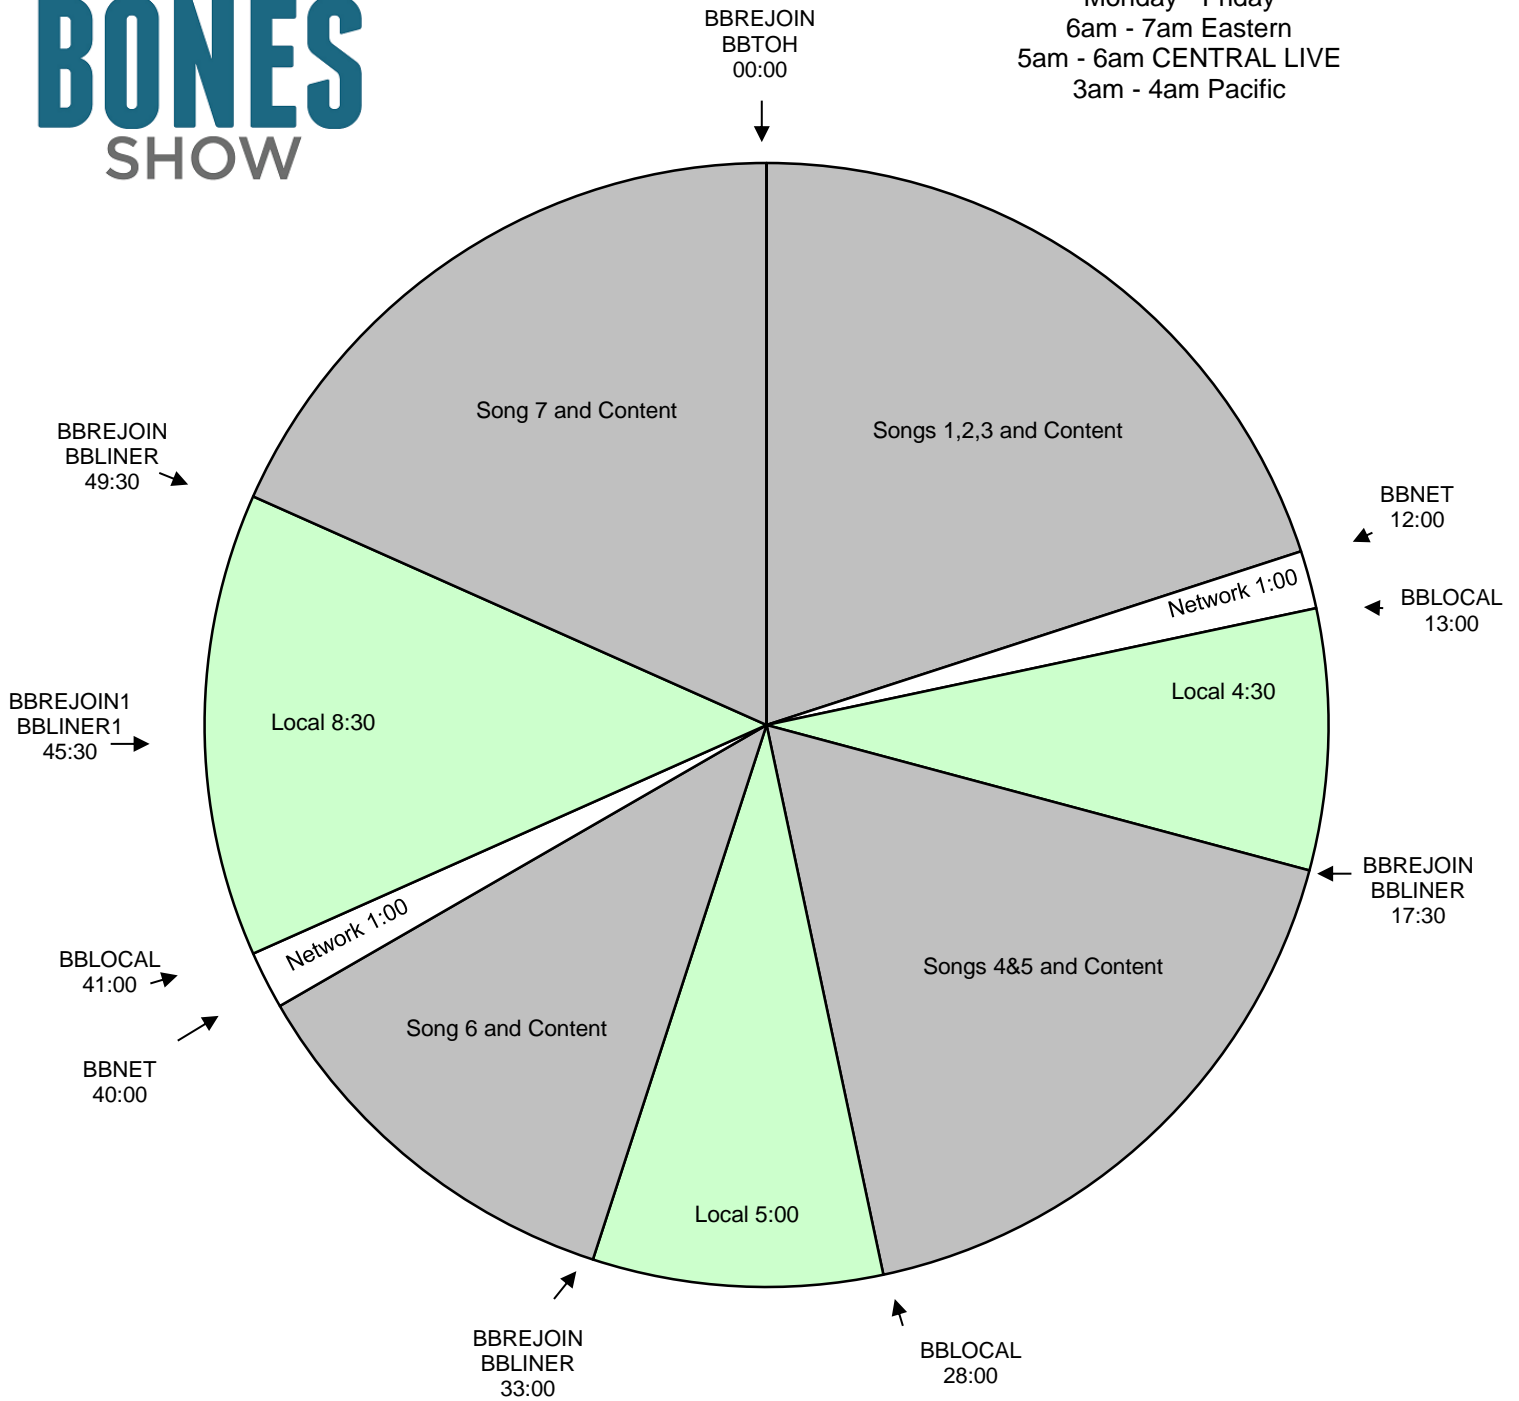

THE BOBBY BONES SHOW

The Bobby Bones Show
 Effective October 16th, 2017
 Premiere XDS PRO4-P Satellite
 Hour 1
 Monday - Friday
 6am - 7am Eastern
 5am - 6am CENTRAL LIVE
 3am - 4am Pacific

For Technical Assistance call:
 Premiere Network Operations Center: 800-276-4431
 Technical Info: www.premiereradio.com/engineering

All Breaks Float! TOH & BBLINER Also Float!

Program is live for 5 hours starting at 6am Eastern. Central and Western time zones are welcome to air 5 hours, starting at 5am local time.
 Network will program music and talk during the content segments. Stations are welcome to schedule additional songs in the 8 minute local segments
 BBLOCAL - Fires local breaks. All breaks float.
 BBLINER - Float. Fires locally voiced short show ID - must be exactly 5 second, dry voice
 BBLINER1 - Fires locally voiced short show ID - must be exactly 5 second, dry voice
 BBREJOIN - Joins the show
 BBREJOIN1 - Optional rejoin for 4:30 local break in 1st break, 4:00 in 3rd break.
 BBTOH - Float. Fires locally produced top of hour ID - network will go silent for :15
 BBCONTEST - For iHeartMedia Stations Contesting