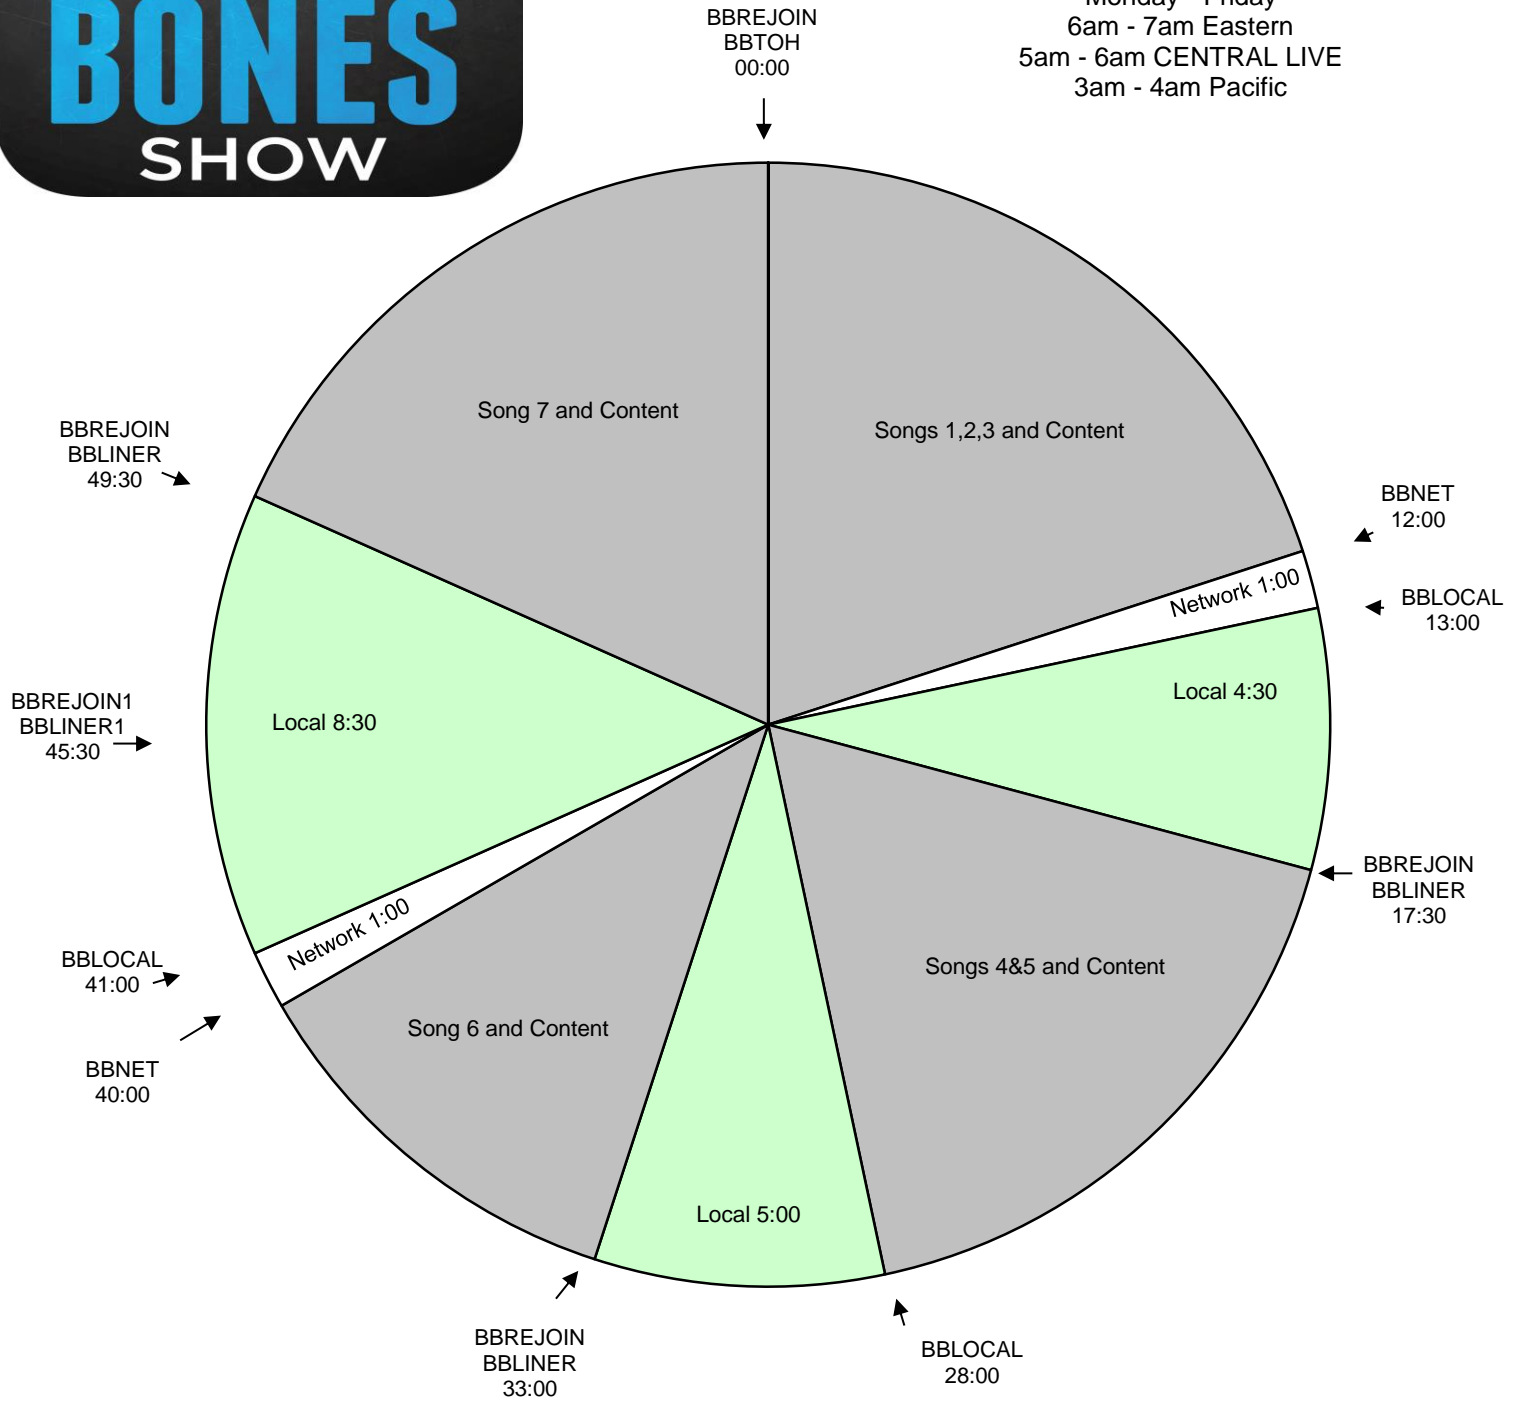

The Bobby Bones Show
 Effective October 16th, 2017
 Premiere XDS PRO4-P Satellite
 Hour 1
 Monday - Friday
 6am - 7am Eastern
 5am - 6am CENTRAL LIVE
 3am - 4am Pacific

For Technical Assistance call:
 Premiere Network Operations Center: 800-276-4431
 Technical Info: www.premiereradio.com/engineering

All Breaks Float! TOH & BBLINER Also Float!
 Program is live for 5 hours starting at 6am Eastern. Central and Western time zones are welcome to air 5 hours, starting at 5am local time.
 Network will program music and talk during the content segments. Stations are welcome to schedule additional songs in the 8 minute local segments
 BBLOCAL - Fires local breaks. All breaks float.
 BBLINER - Float. Fires locally voiced short show ID - must be exactly 5 second, dry voice
 BBLINER1 - Fires locally voiced short show ID - must be exactly 5 second, dry voice
 BBREJOIN - Joins the show
 BBREJOIN1 - Optional rejoin for 4:30 local break in 1st break, 4:00 in 3rd break.
 BBTOH - Float. Fires locally produced top of hour ID - network will go silent for :15
 BBCONTEST - For iHeartMedia Stations Contesting