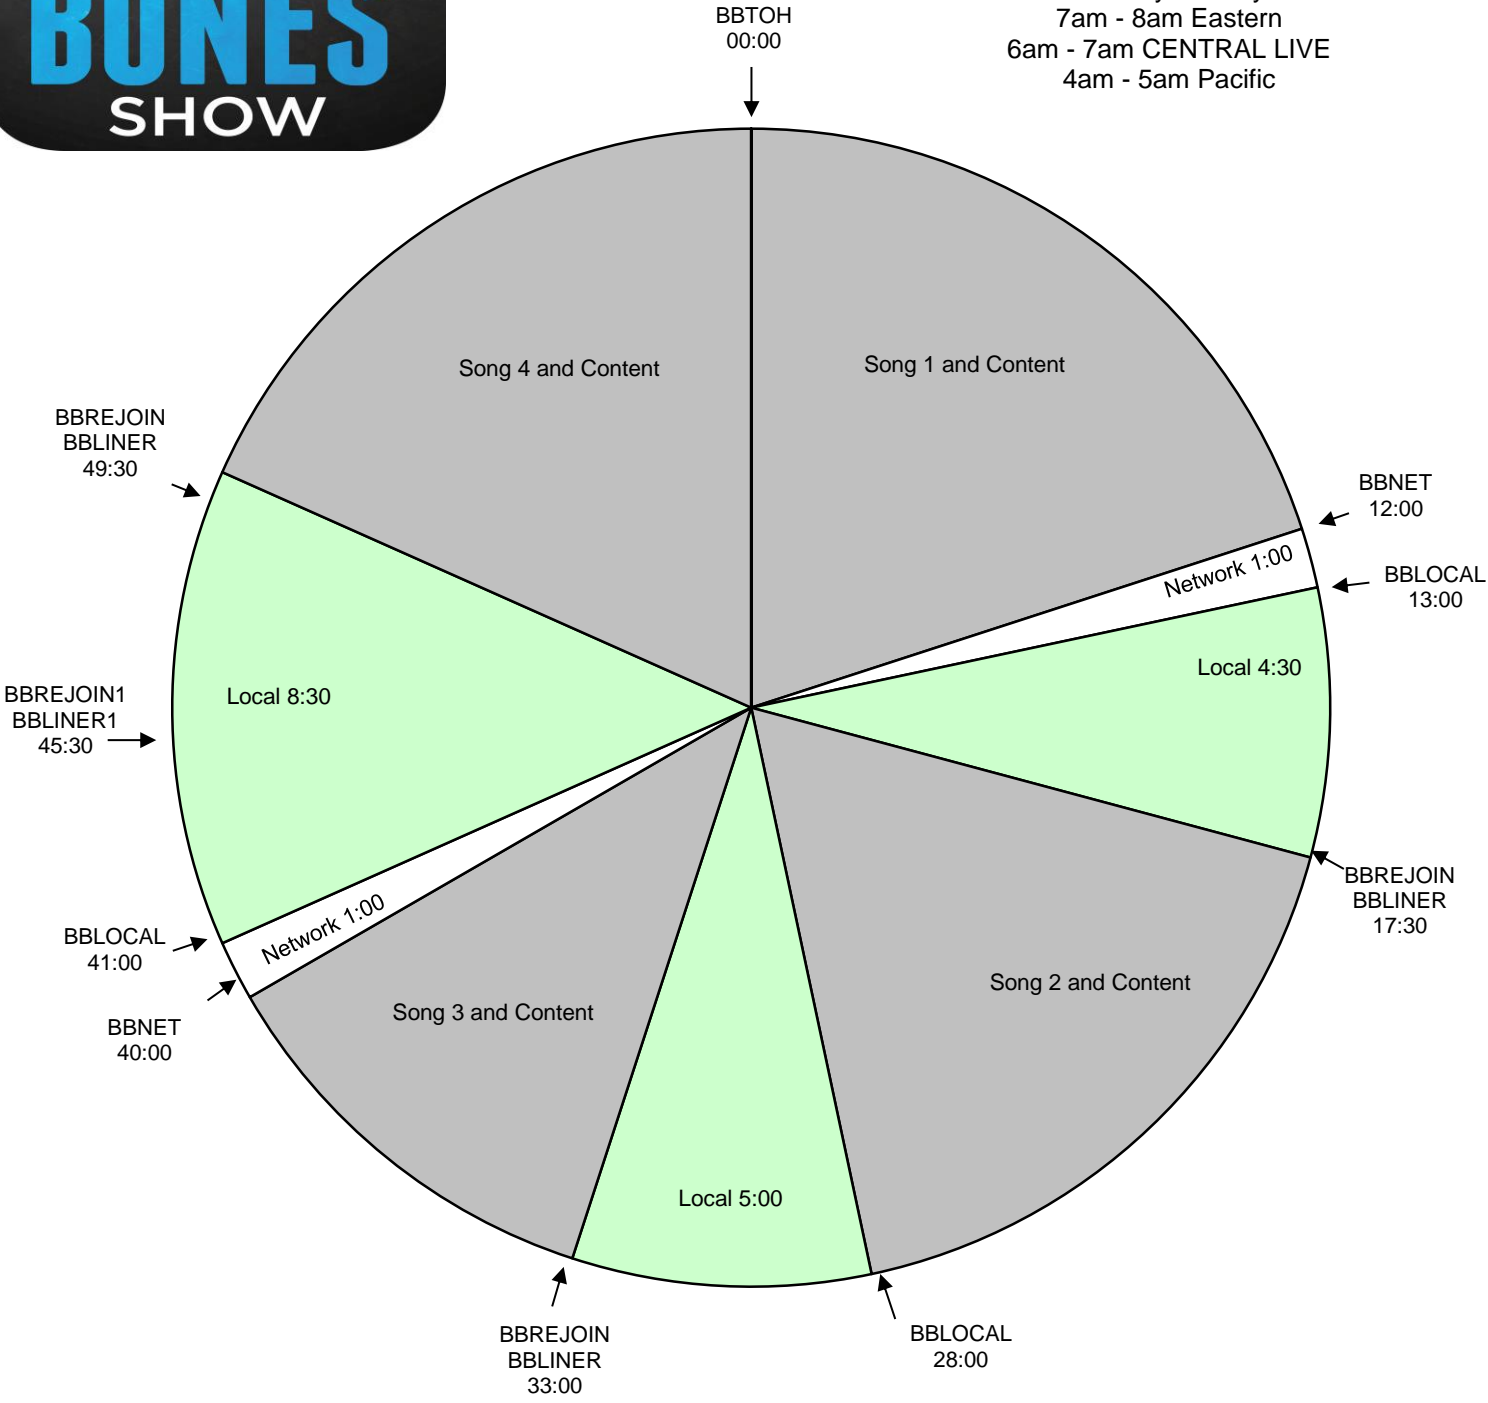

The Bobby Bones Show
 Effective October 16th, 2017
 Premiere XDS PRO4-P Satellite
 Hour 2
 Monday - Friday
 7am - 8am Eastern
 6am - 7am CENTRAL LIVE
 4am - 5am Pacific

All Breaks Float! TOH & BBLINER Also Float!

Program is live for 5 hours starting at 6am Eastern. Central and Western time zones are welcome to air 5 hours, starting at 5am local time.

Network will program music and talk during the content segments. Stations are welcome to schedule additional songs in the 8 minute local segments

BBLOCAL - Fires local breaks. All breaks float.

BBLINER - Float. Fires locally voiced short show ID - must be exactly 5 second, dry voice

BBLINER1 - Fires locally voiced short show ID - must be exactly 5 second, dry voice

BBREJOIN - Joins the show

BBREJOIN1 - Optional rejoin for 4:30 local break in 1st break, 4:00 in 3rd break.

BBTOH - Float. Fires locally produced top of hour ID - network will go silent for :15

BBCONTEST - For iHeartMedia Stations Contesting