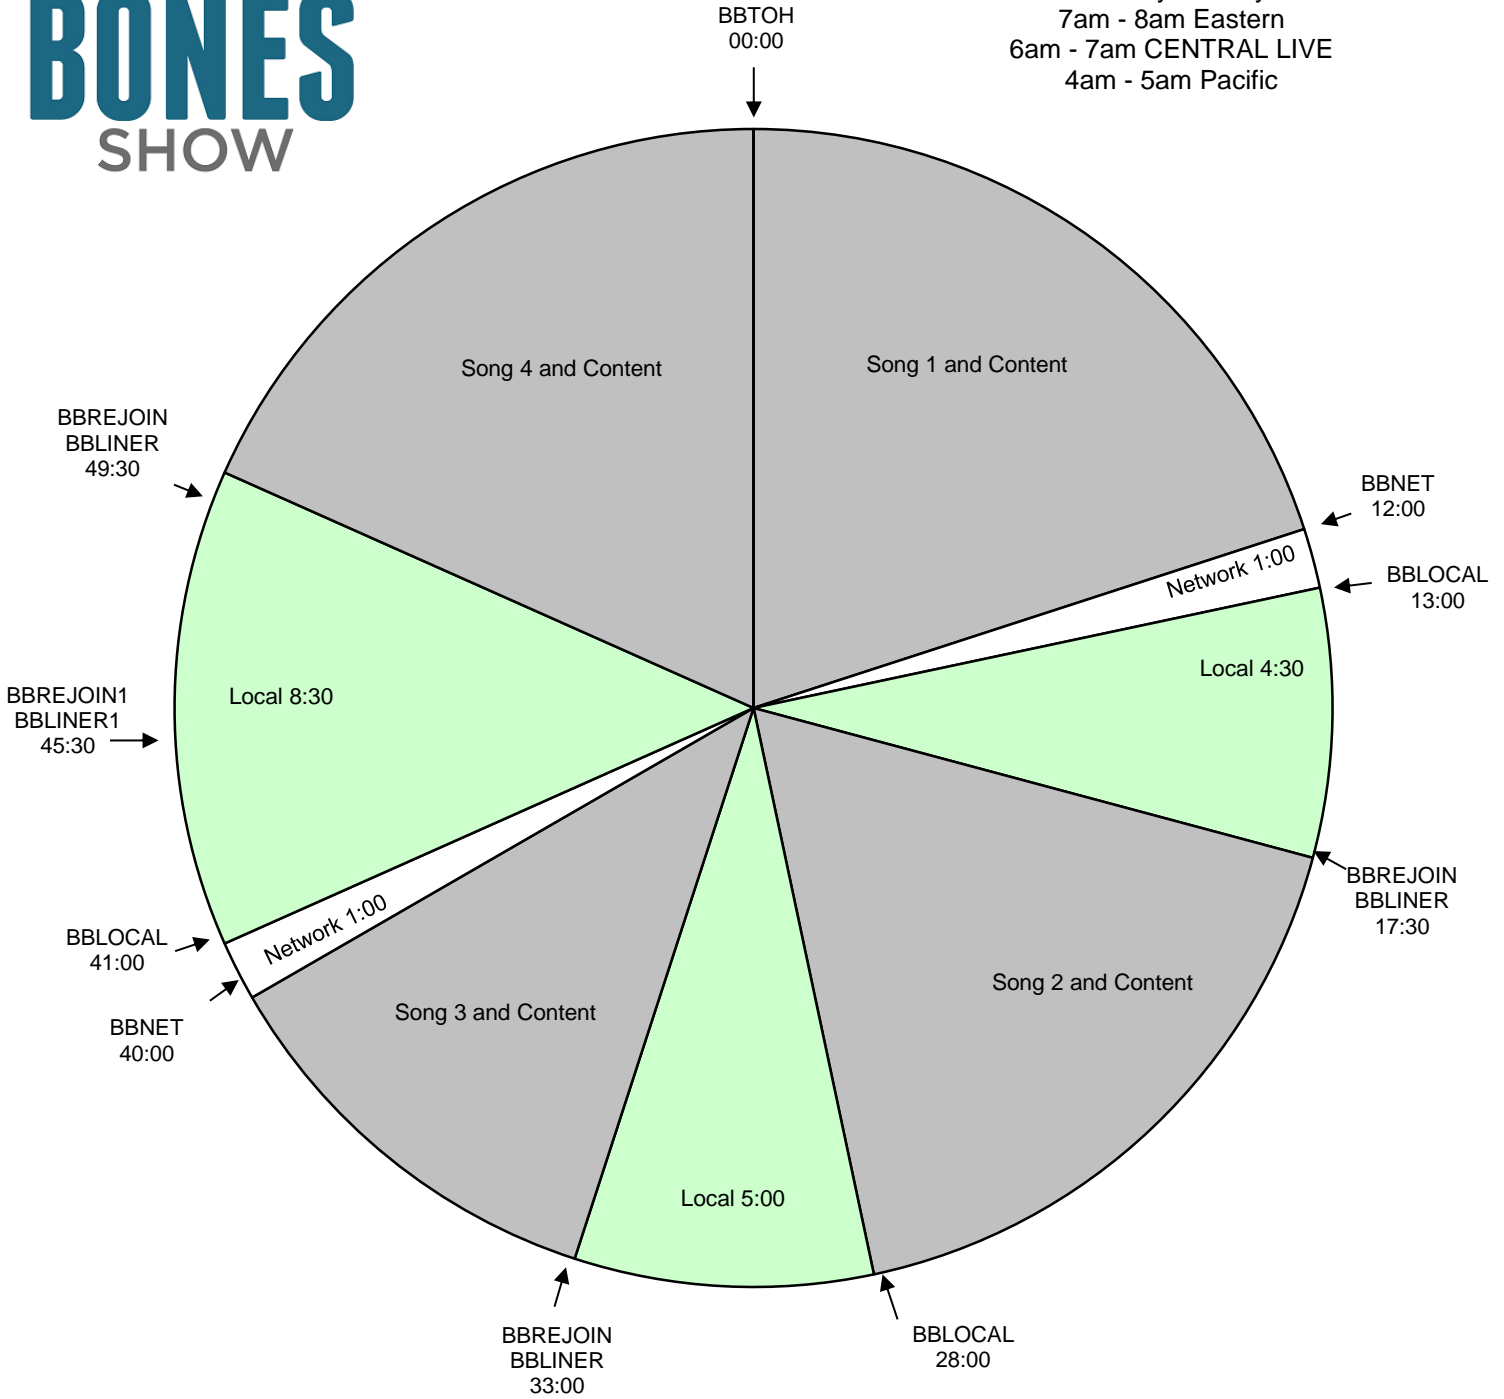

THE BOBBY BONES SHOW

The Bobby Bones Show
 Effective October 16th, 2017
 Premiere XDS PRO4-P Satellite
 Hour 2
 Monday - Friday
 7am - 8am Eastern
 6am - 7am CENTRAL LIVE
 4am - 5am Pacific

All Breaks Float! TOH & BBLINER Also Float!

Program is live for 5 hours starting at 6am Eastern. Central and Western time zones are welcome to air 5 hours, starting at 5am local time.

Network will program music and talk during the content segments. Stations are welcome to schedule additional songs in the 8 minute local segments

BBLOCAL - Fires local breaks. All breaks float.

BBLINER - Float. Fires locally voiced short show ID - must be exactly 5 second, dry voice

BBLINER1 - Fires locally voiced short show ID - must be exactly 5 second, dry voice

BBREJOIN - Joins the show

BBREJOIN1 - Optional rejoin for 4:30 local break in 1st break, 4:00 in 3rd break.

BBTOH - Float. Fires locally produced top of hour ID - network will go silent for :15

BBCONTEST - For iHeartMedia Stations Contesting