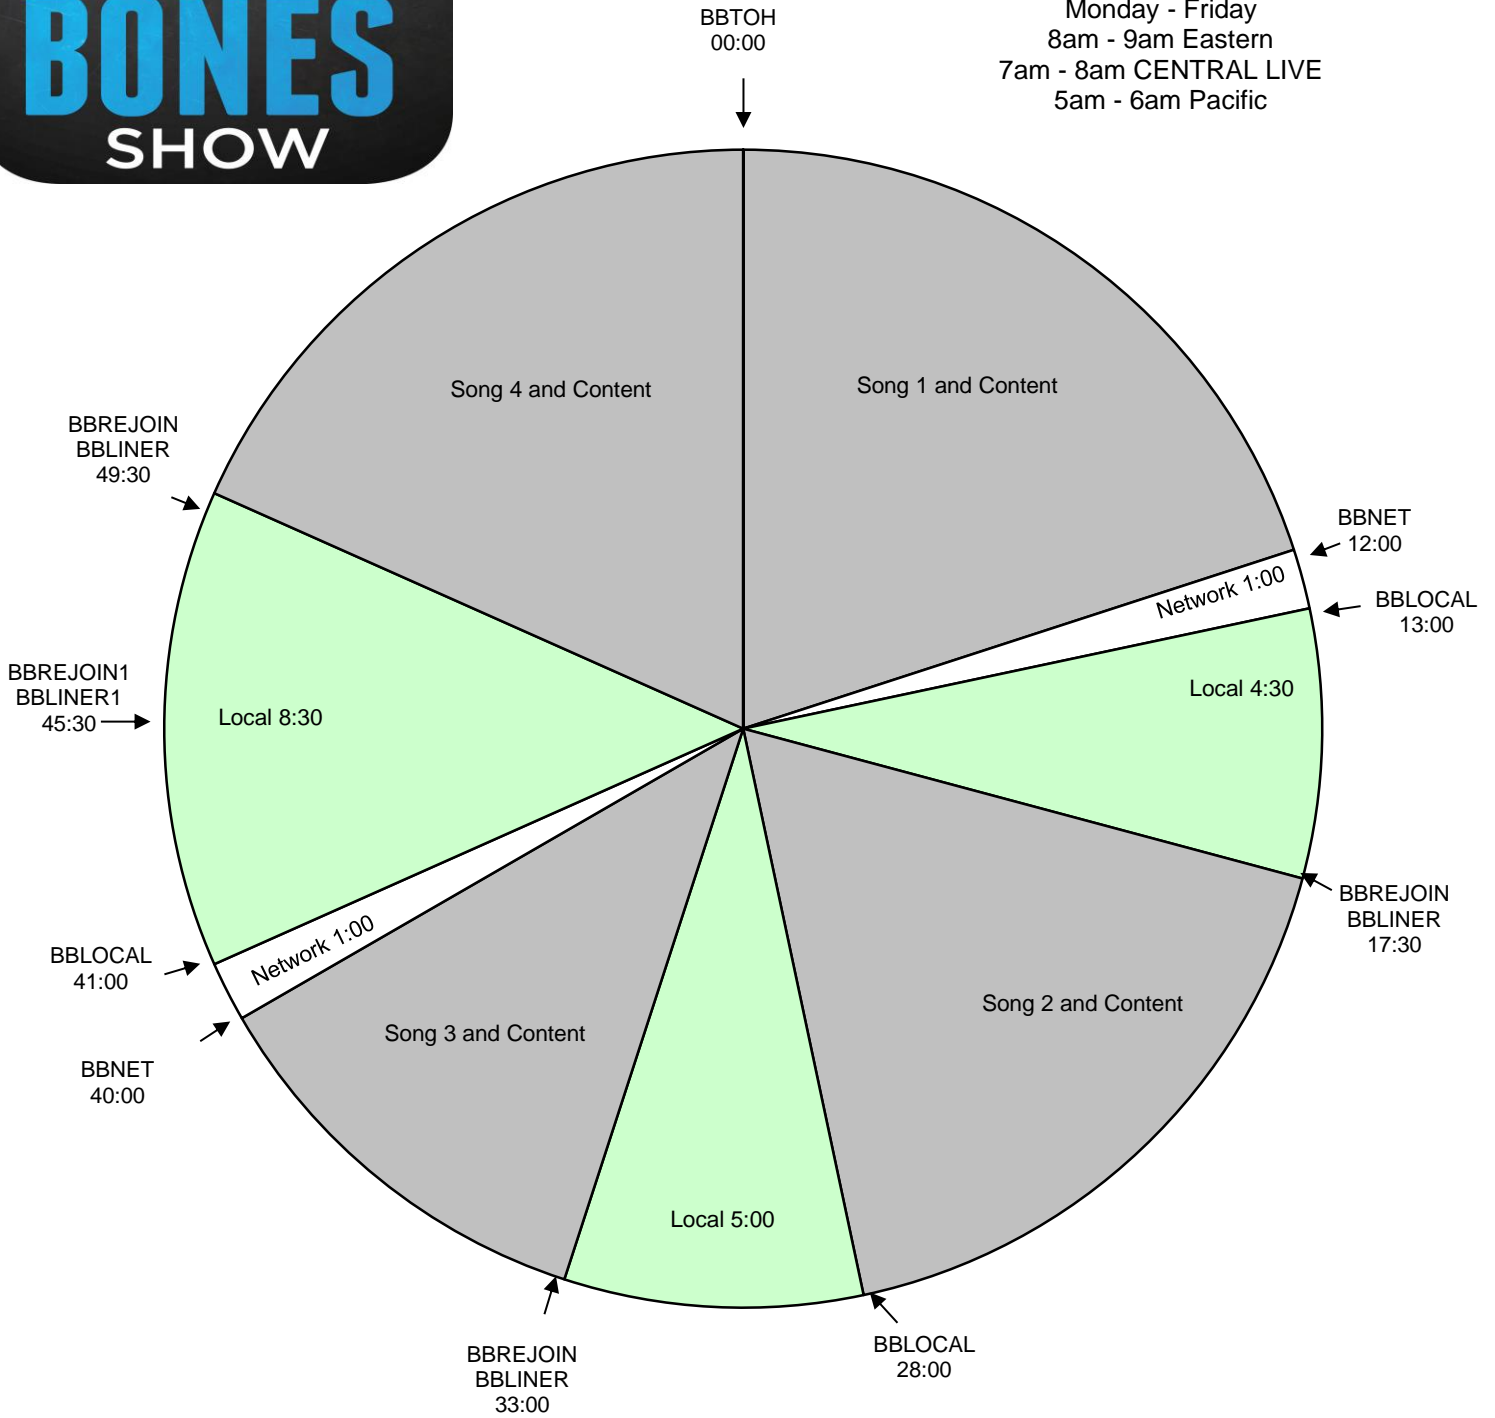

The Bobby Bones Show
 Effective October 16th, 2017
 Premiere XDS PRO4-P Satellite
 Hour 3
 Monday - Friday
 8am - 9am Eastern
 7am - 8am CENTRAL LIVE
 5am - 6am Pacific

All Breaks Float! TOH & BBLINER Also Float!

Program is live for 5 hours starting at 6am Eastern. Central and Western time zones are welcome to air 5 hours, starting at 5am local time.

Network will program music and talk during the content segments. Stations are welcome to schedule additional songs in the 8 minute local segments

BBLOCAL - Fires local breaks. All breaks float.

BBLINER - Floats. Fires locally voiced short show ID - must be exactly 5 second, dry voice

BBLINER1 - Fires locally voiced short show ID - must be exactly 5 second, dry voice

BBREJOIN - Joins the show

BBREJOIN1 - Optional rejoin for 4:30 local break in 1st break, 4:00 in 3rd break.

BBTOH - Floats. Fires locally produced top of hour ID - network will go silent for :15

BBCONTEST - For iHeartMedia Stations Contesting