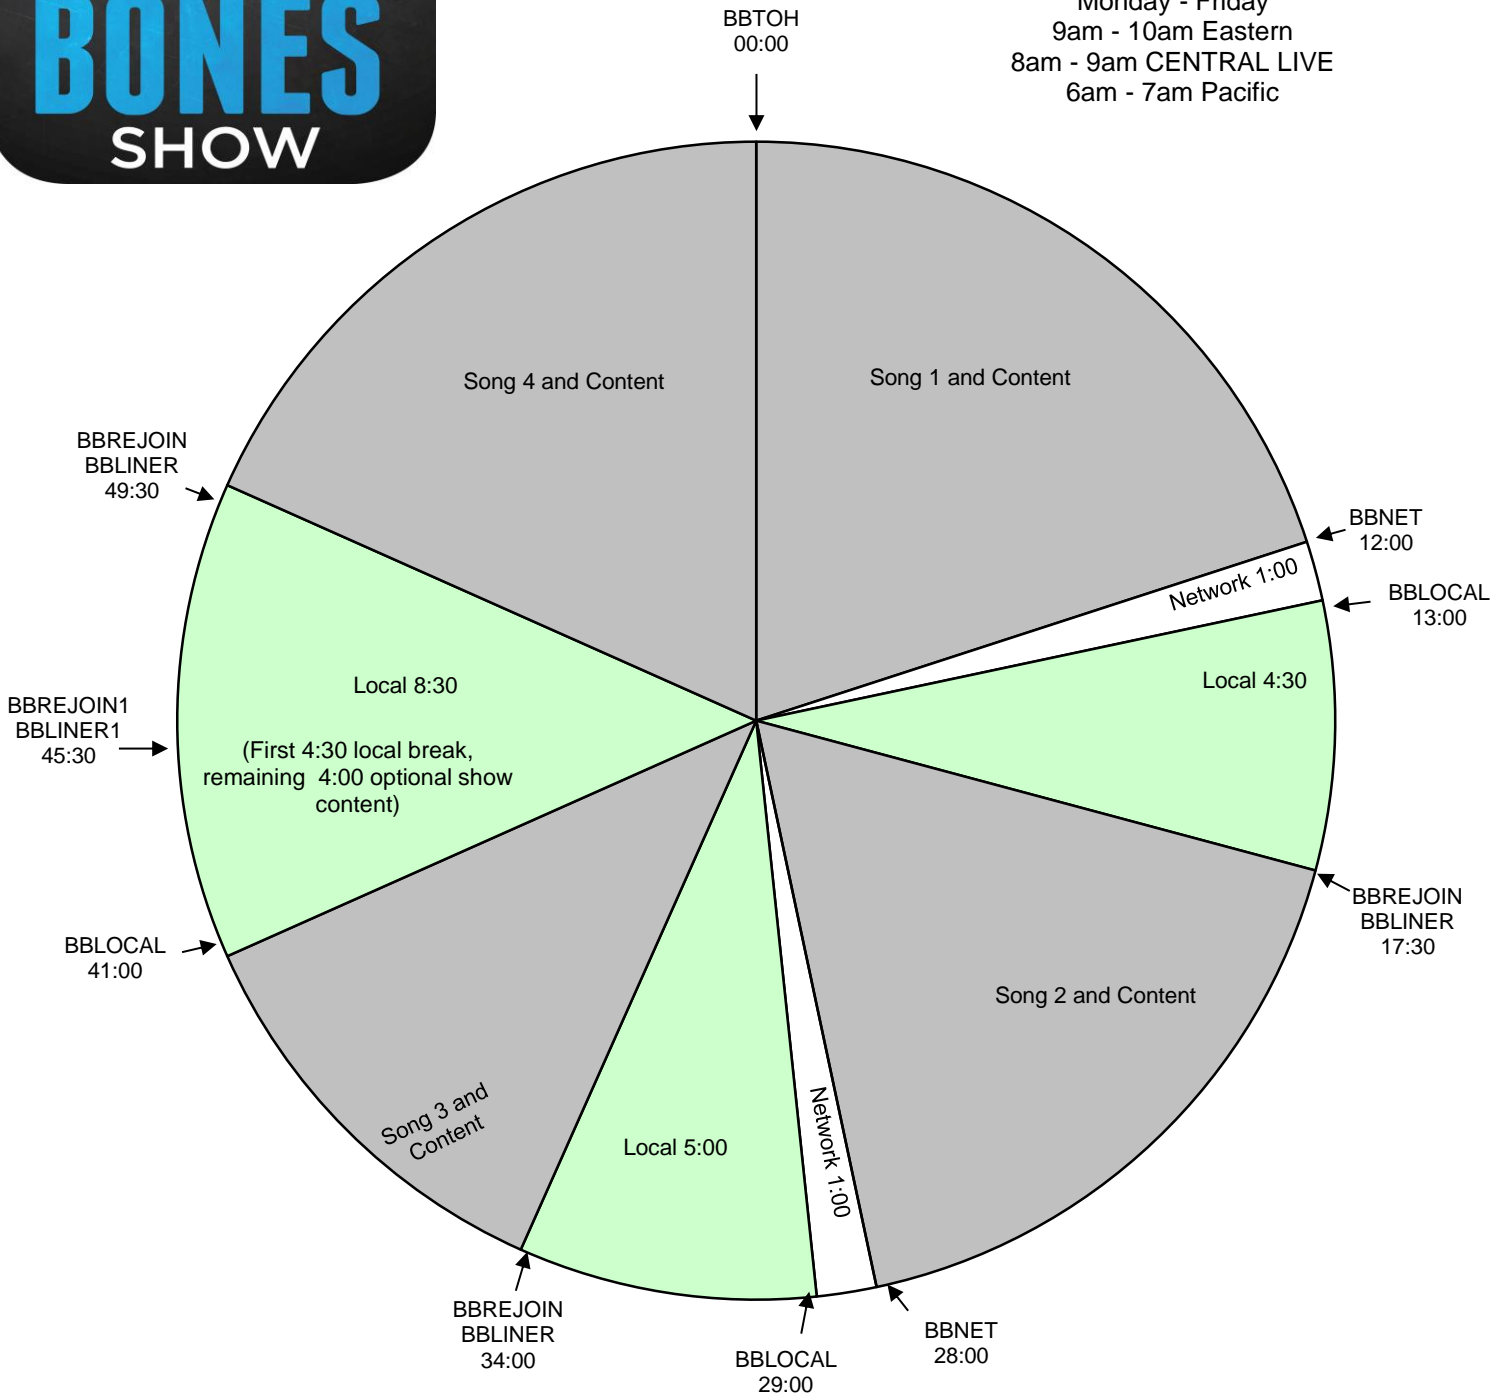

The Bobby Bones Show
 Effective October 16th, 2017
 Premiere XDS PRO4-P Satellite
 Hour 4
 Monday - Friday
 9am - 10am Eastern
 8am - 9am CENTRAL LIVE
 6am - 7am Pacific

For Technical Assistance call:
 Premiere Network Operations Center: 800-276-4431
 Technical Info: www.premiereradio.com/engineering

All Breaks Float! TOH & BBLINER Also Float!

Program is live for 5 hours starting at 6am Eastern. Central and Western time zones are welcome to air 5 hours, starting at 5am local time.
 Network will program music and talk during the content segments. Stations are welcome to schedule additional songs in the 8 minute local segments
 "TOH" BBLOCAL - Fires 30 second contest local break.
 BBLOCAL - Fires local breaks. All breaks float.
 BBLINER - Floats. Fires locally voiced short show ID - must be exactly 5 second, dry voice
 BBLINER1 - Fires locally voiced short show ID - must be exactly 5 second, dry voice
 BBREJOIN - Joins the show
 BBREJOIN1 - Optional rejoin for 4:30 local breaks in 1st break, 4:00 in 3rd break
 BOTOH - Floats. Fires locally produced top of hour ID - network will go silent for :15
 BBCONTEST - For iHeartMedia Contesting