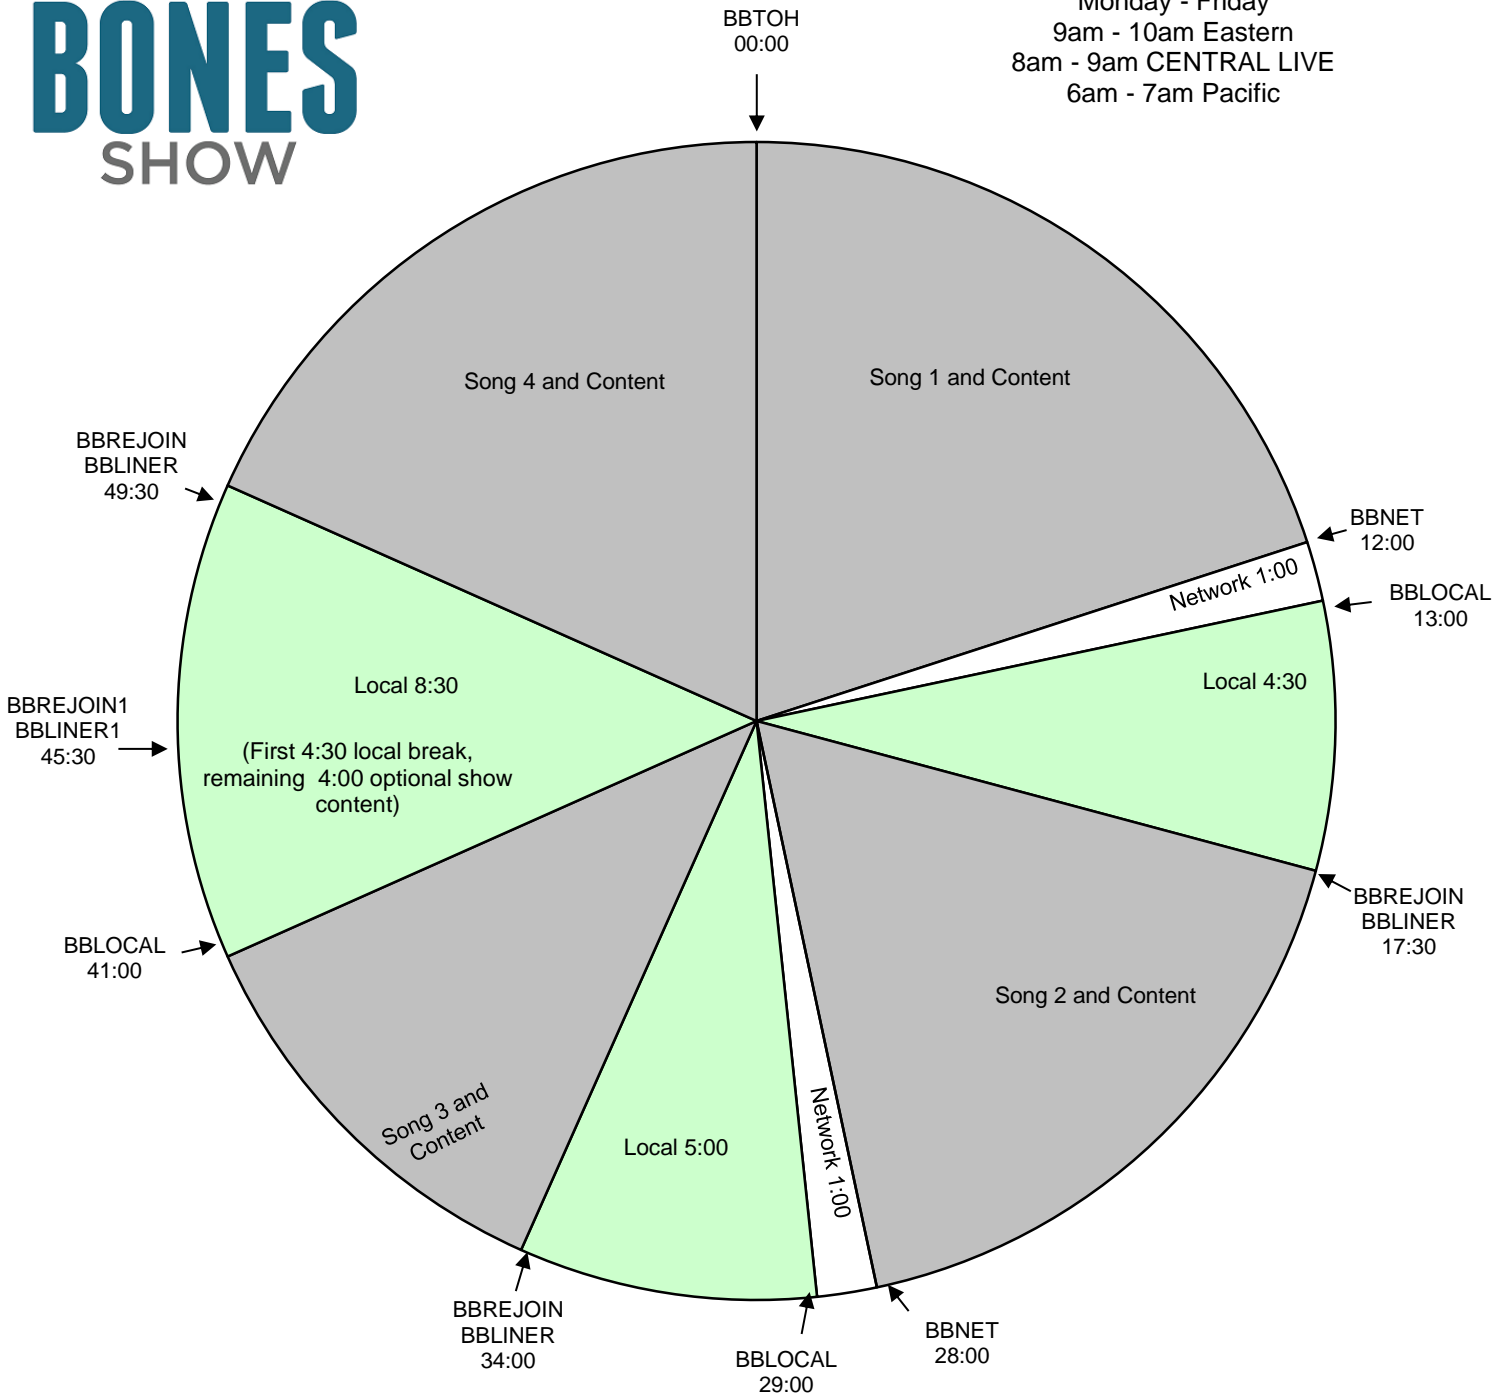

THE BOBBY BONES SHOW

The Bobby Bones Show
 Effective October 16th, 2017
 Premiere XDS PRO4-P Satellite
 Hour 4
 Monday - Friday
 9am - 10am Eastern
 8am - 9am CENTRAL LIVE
 6am - 7am Pacific

For Technical Assistance call:
 Premiere Network Operations Center: 800-276-4431
 Technical Info: www.premiereradio.com/engineering

All Breaks Float! TOH & BBLINER Also Float!

Program is live for 5 hours starting at 6am Eastern. Central and Western time zones are welcome to air 5 hours, starting at 5am local time.
 Network will program music and talk during the content segments. Stations are welcome to schedule additional songs in the 8 minute local segments
 "TOH" BBLOCAL - Fires 30 second contest local break.
 BBLOCAL - Fires local breaks. All breaks float.
 BBLINER - Floats. Fires locally voiced short show ID - must be exactly 5 second, dry voice
 BBLINER1 - Fires locally voiced short show ID - must be exactly 5 second, dry voice
 BBREJOIN - Joins the show
 BBREJOIN1 - Optional rejoin for 4:30 local breaks in 1st break, 4:00 in 3rd break
 BBT0H - Floats. Fires locally produced top of hour ID - network will go silent for :15
 BBCONTEST - For iHeartMedia Contesting