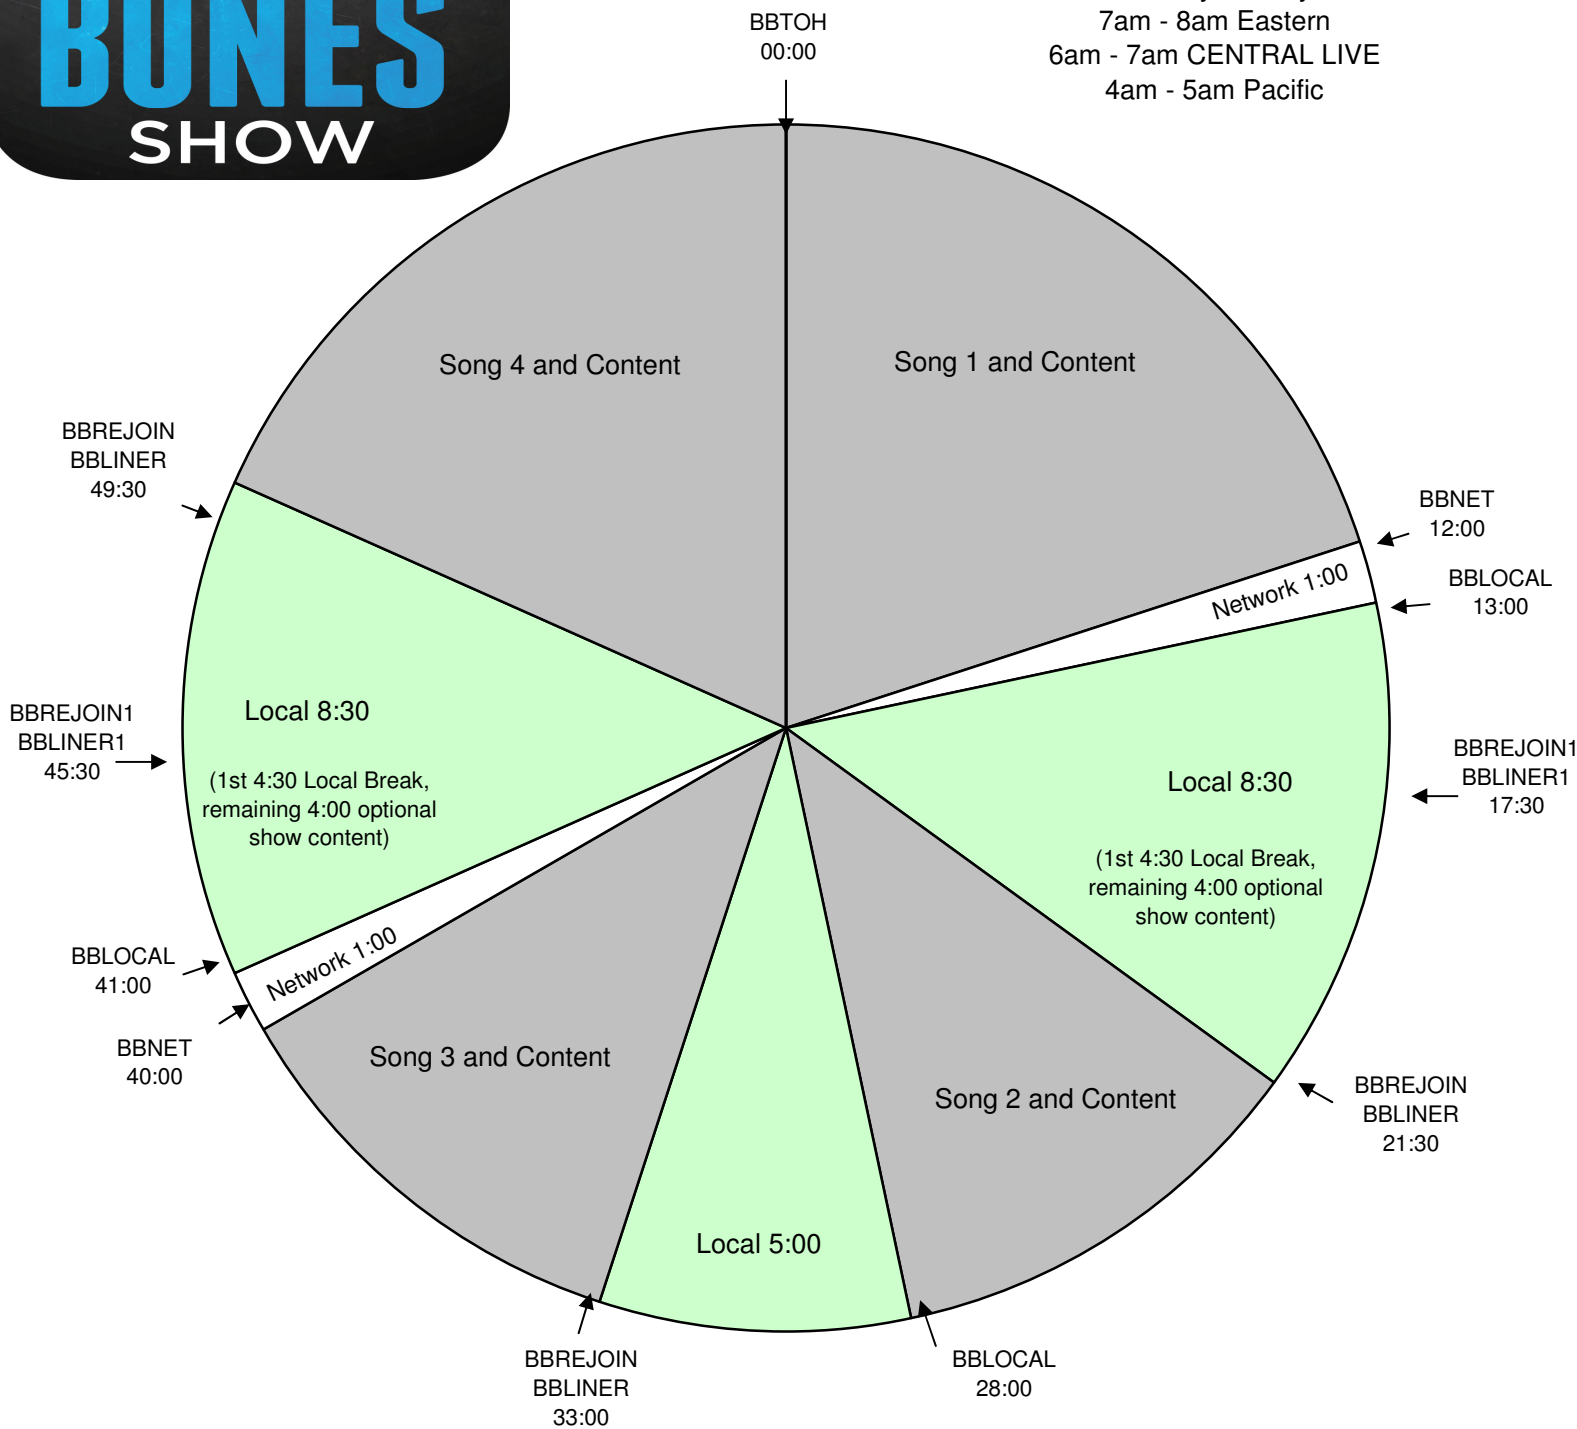

THE BOBBY BONES SHOW

The Bobby Bones Show
 Effective April 7th, 2015
 Premiere XDS PRO4-P Satellite
 Hour 2
 Monday - Friday
 7am - 8am Eastern
 6am - 7am CENTRAL LIVE
 4am - 5am Pacific

All Breaks Float

Program is live for 5 hours starting at 6am Eastern. Central and Pacific time zones are welcome to air 5 hours, starting at 5am local time.

Network will program music and talk during the content segments. Stations are welcome to schedule additional songs in the 8:30 minute local segments

BBLOCAL - Fires local breaks. All breaks float.

BBLINER - Float. Fires locally voiced short show ID - must be exactly 5 second, dry voice

BBLINER1 - Fires locally voiced short show ID - must be exactly 5 second, dry voice