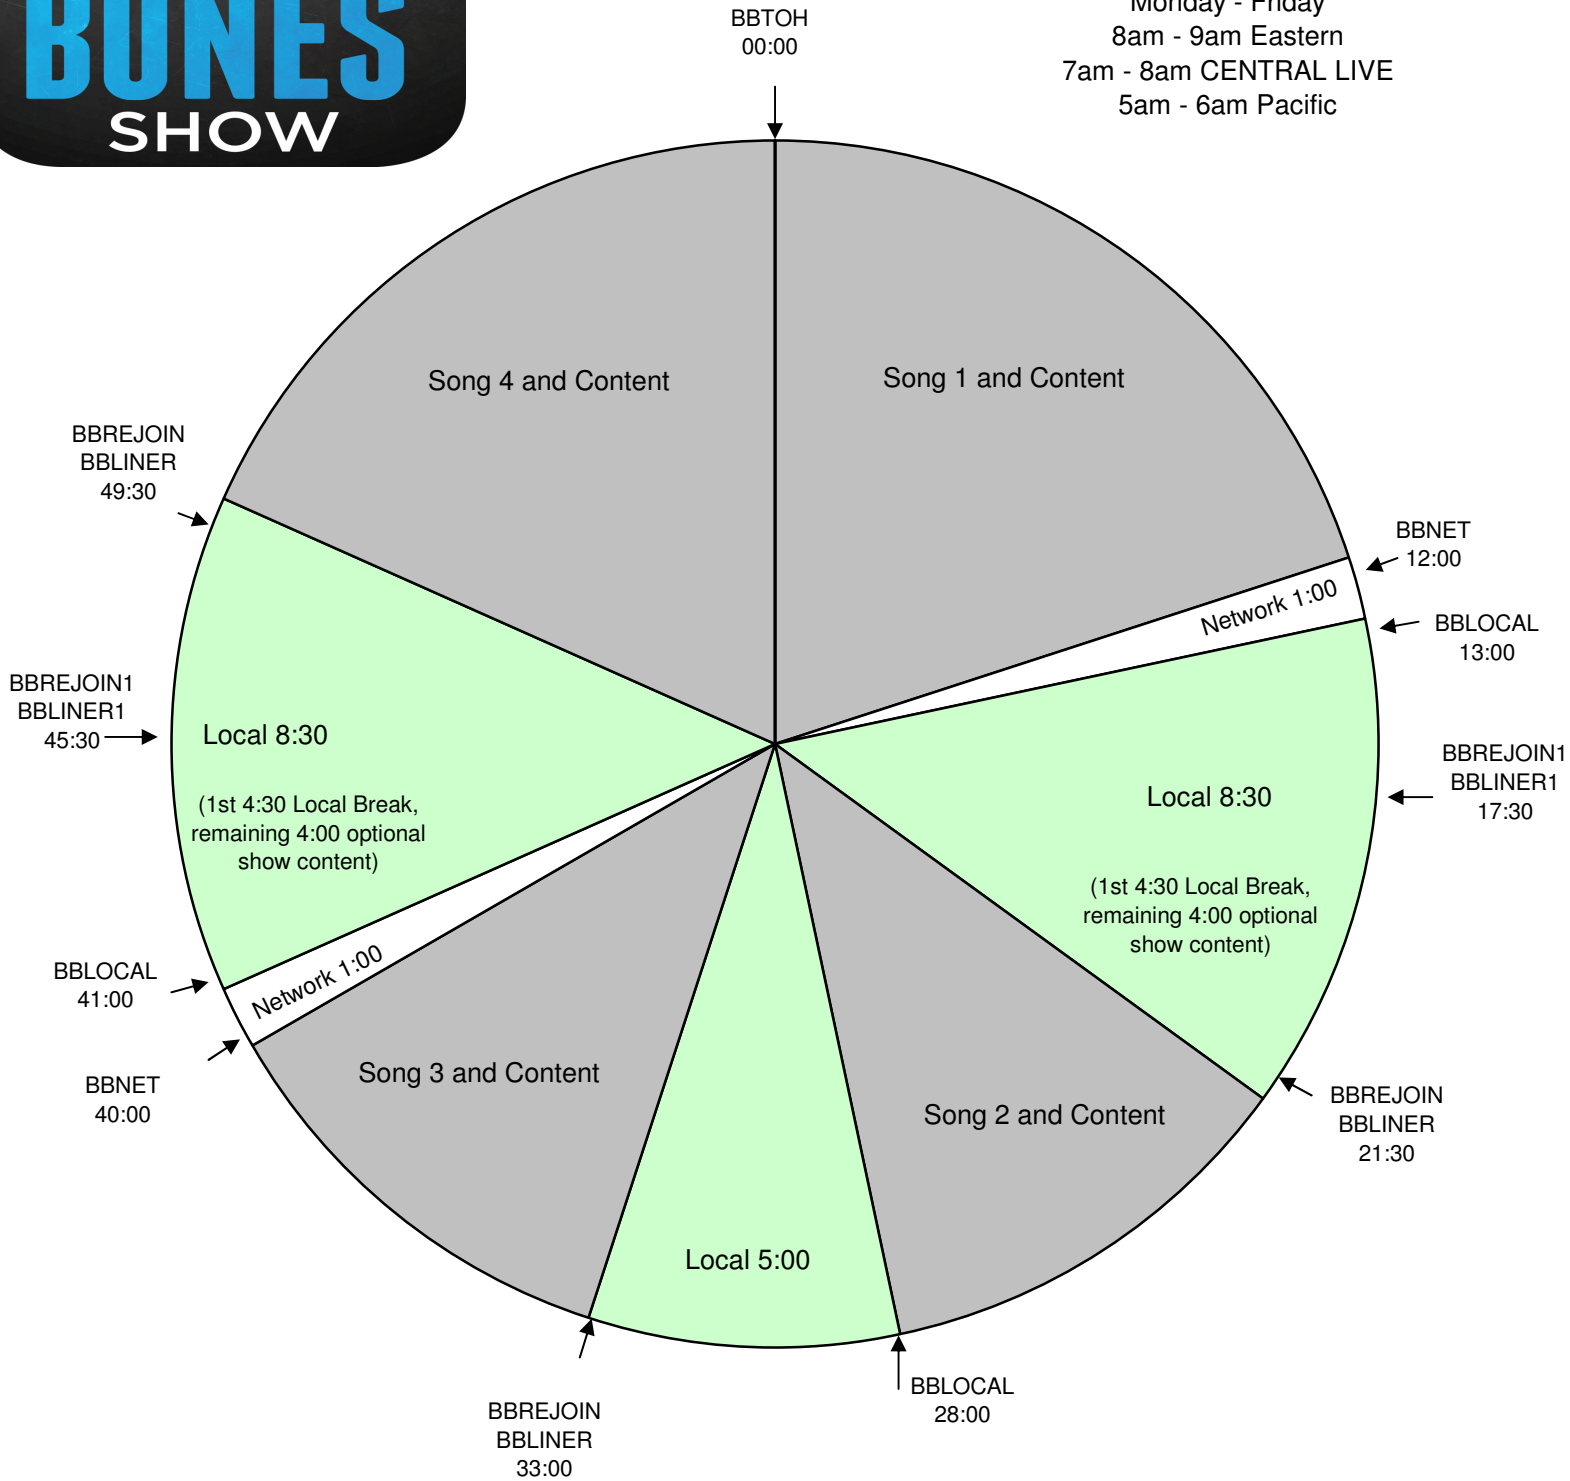

THE BOBBY BONES SHOW

The Bobby Bones Show
 Effective April 7th, 2015
 Premiere XDS PRO4-P Satellite
 Hour 3
 Monday - Friday
 8am - 9am Eastern
 7am - 8am CENTRAL LIVE
 5am - 6am Pacific

All Breaks Float

Program is live for 5 hours starting at 6am Eastern. Central and Pacific time zones are welcome to air 5 hours, starting at 5am local time.

Network will program music and talk during the content segments. Stations are welcome to schedule additional songs in the 8:30 minute local segments

BBLOCAL - Fires local breaks. All breaks float.

BBLINER - Floats. Fires locally voiced short show ID - must be exactly 5 second, dry voice

BBLINER1 - Fires locally voiced short show ID - must be exactly 5 second, dry voice

BBREJOIN - Joins the show

BBREJOIN1 - Optional rejoin for 4:30 local break in 1st break and 3rd break.

BBTOH - Floats. Fires locally produced top of hour ID - network will go silent for :15

For Technical Assistance call:
 Premiere Network Operations Center: 800-276-4431
 Technical Info: www.premiereradio.com/engineering