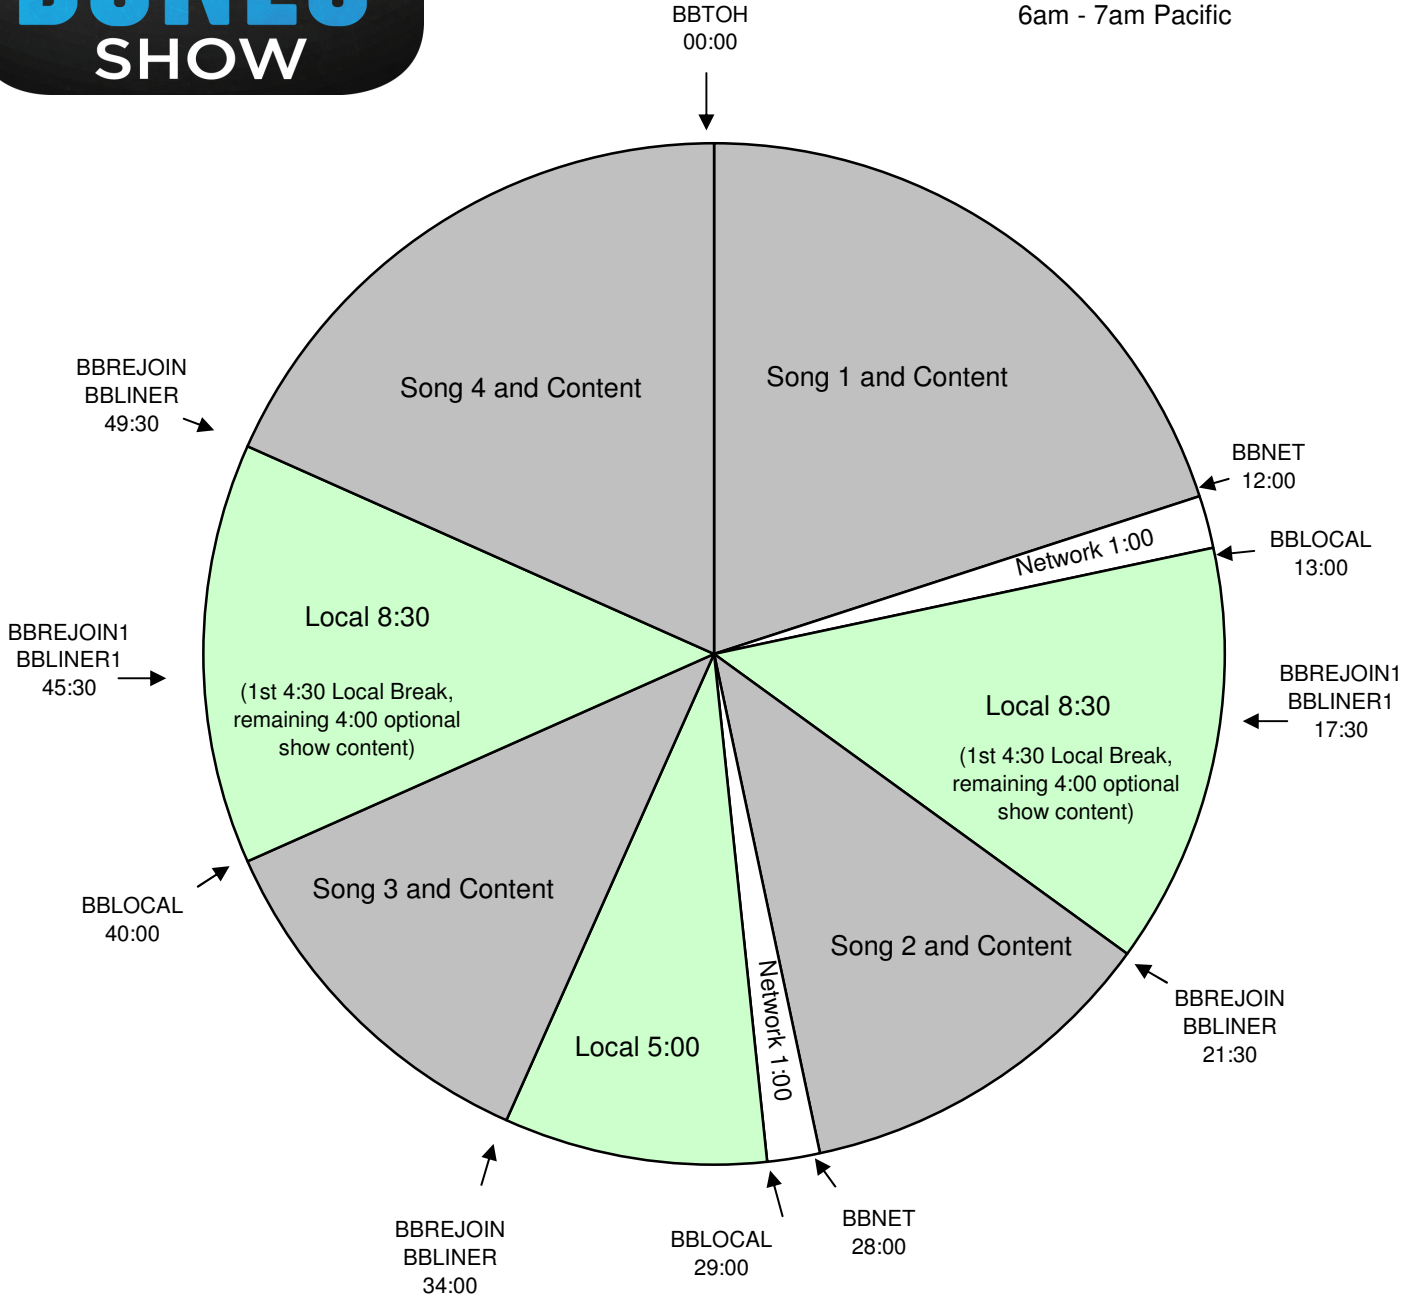

The Bobby Bones Show  
 Effective April 7th, 2015  
 Premiere XDS PRO4-P Satellite  
 Hour 4  
 Monday - Friday  
 9am - 10am Eastern  
 8am - 9am CENTRAL LIVE  
 6am - 7am Pacific

**All Breaks Float**

Program is live for 5 hours starting at 6am Eastern. Central and Pacific time zones are welcome to air 5 hours, starting at 5am local time.

Network will program music and talk during the content segments. Stations are welcome to schedule additional songs in the 8:30 minute local segments

BBLOCAL - Fires local breaks. All breaks float.

BBLINER - Floats. Fires locally voiced short show ID - must be exactly 5 second, dry voice

BBLINER1 - Fires locally voiced short show ID - must be exactly 5 second, dry voice