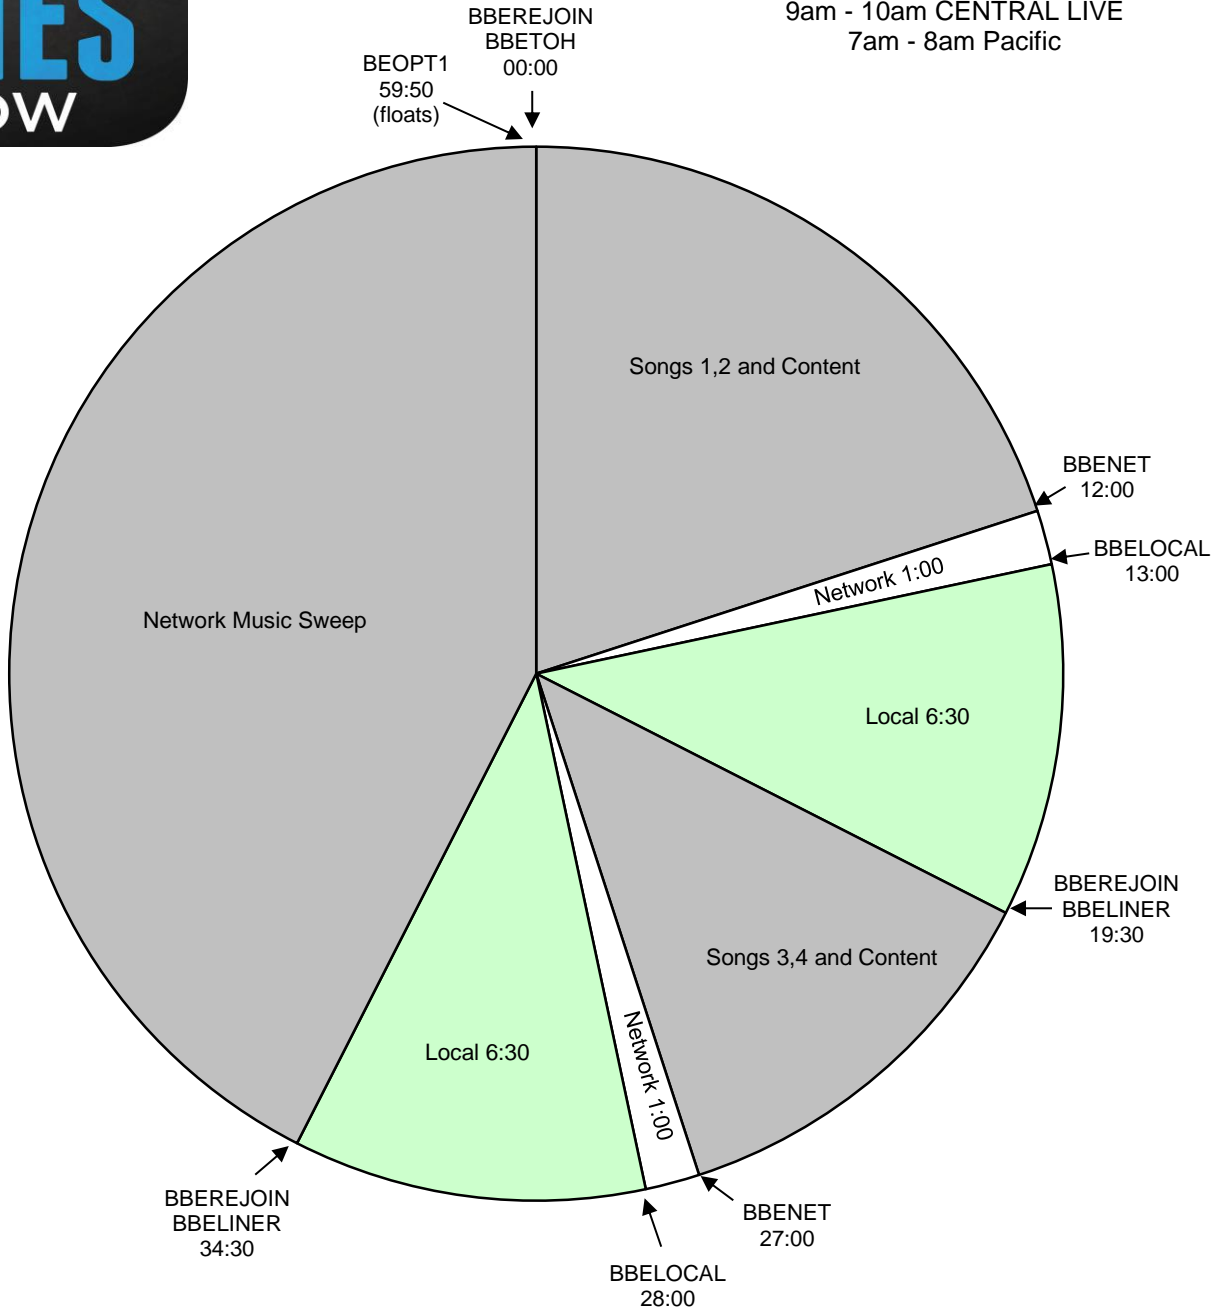

The Bobby Bones Show
 Effective October 16th, 2017
 Premiere XDS PRO4-P Satellite
 Hour 5 (Bobby Bones Extra)
 Monday - Friday
 10am - 11am Eastern
 9am - 10am CENTRAL LIVE
 7am - 8am Pacific

All Breaks Float

Program is live for 5 hours starting at 6am Eastern. Central and Western time zones are welcome to air 5 hours, starting at 5am local time.

Network will program music and talk during the content segments. Stations are welcome to schedule additional songs in the 8 minute local segments

BBELocal - Fires local breaks. All breaks float.

BBELINER - Float. Fires locally voiced short show ID - must be exactly 5 second, dry voice

BBEREJOIN - Joins the show

BBETOH - Float. Fires locally produced top of hour ID - network will go silent for :15