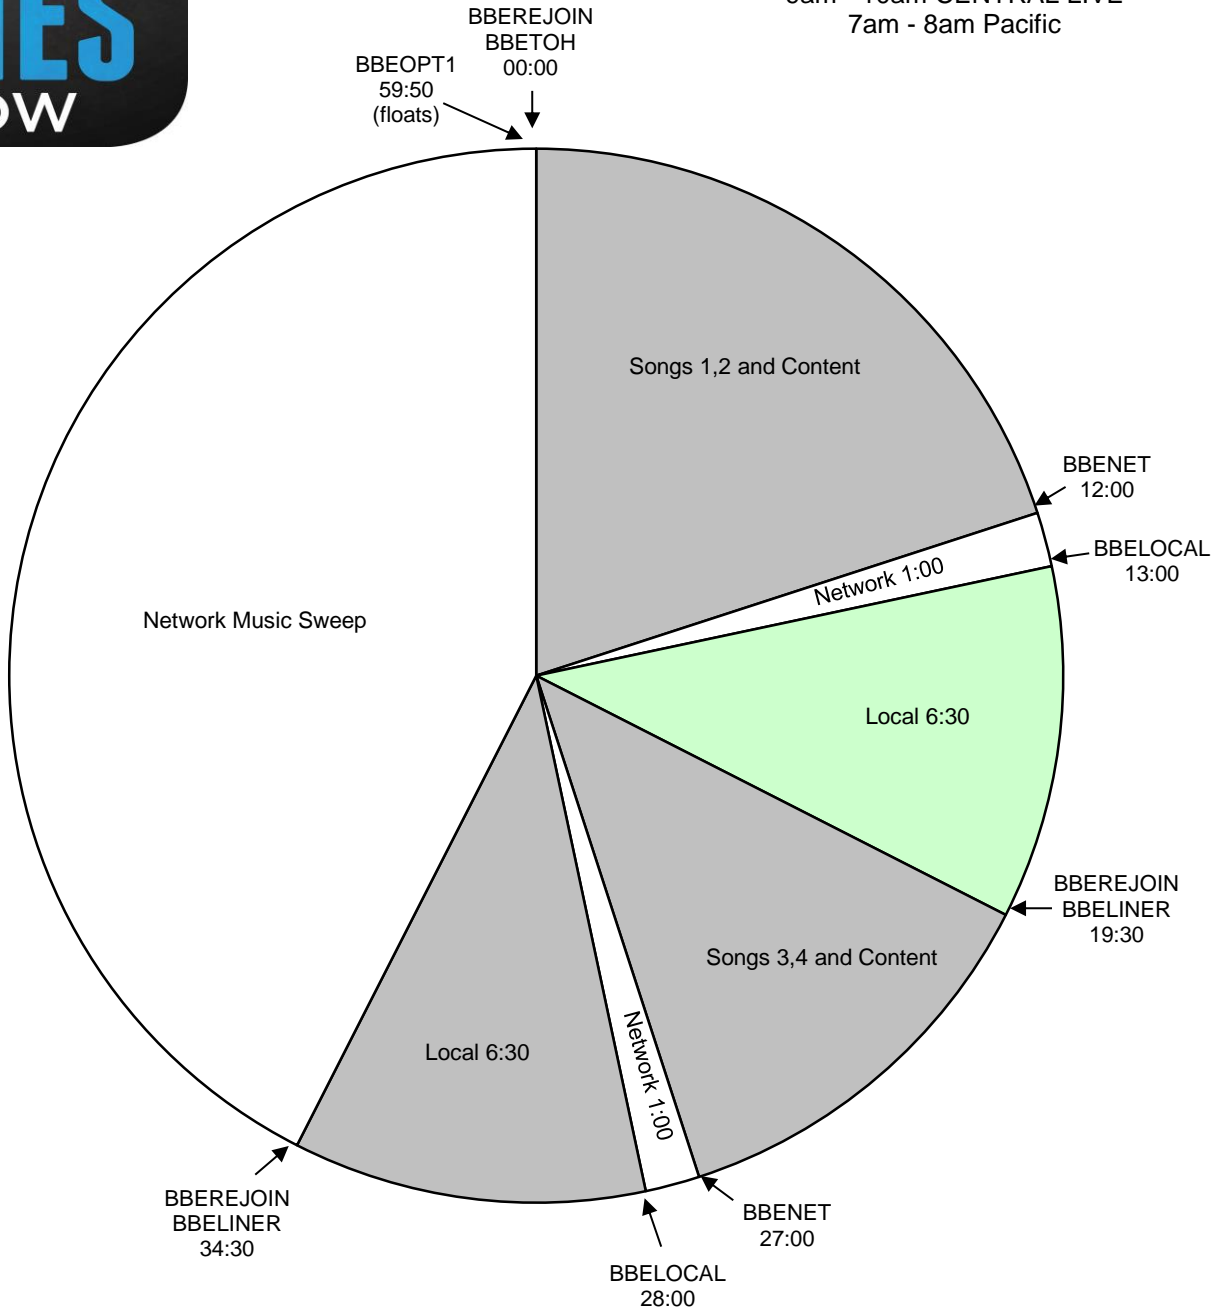

The Bobby Bones Show
 Premiere XDS PRO4-P Satellite
 Hour 5 (Bobby Bones Extra)
 Monday - Friday
 10am - 11am Eastern
 9am - 10am CENTRAL LIVE
 7am - 8am Pacific

All Breaks Float

Program is live for 5 hours starting at 6am Eastern. Central and Western time zones are welcome to air 5 hours, starting at 5am local time.
 Network will program music and talk during the content segments. Stations are welcome to schedule additional songs in the 8 minute local segments
 BBELINER - Float. Fires locally voiced short show ID - must be exactly 5 second, dry voice
 BBEREJOIN - Joins the show
 BBETOH - Float. Fires locally produced top of hour ID - network will go silent for :15
 BBEOPT1 - Floating Out from Network Fill Music