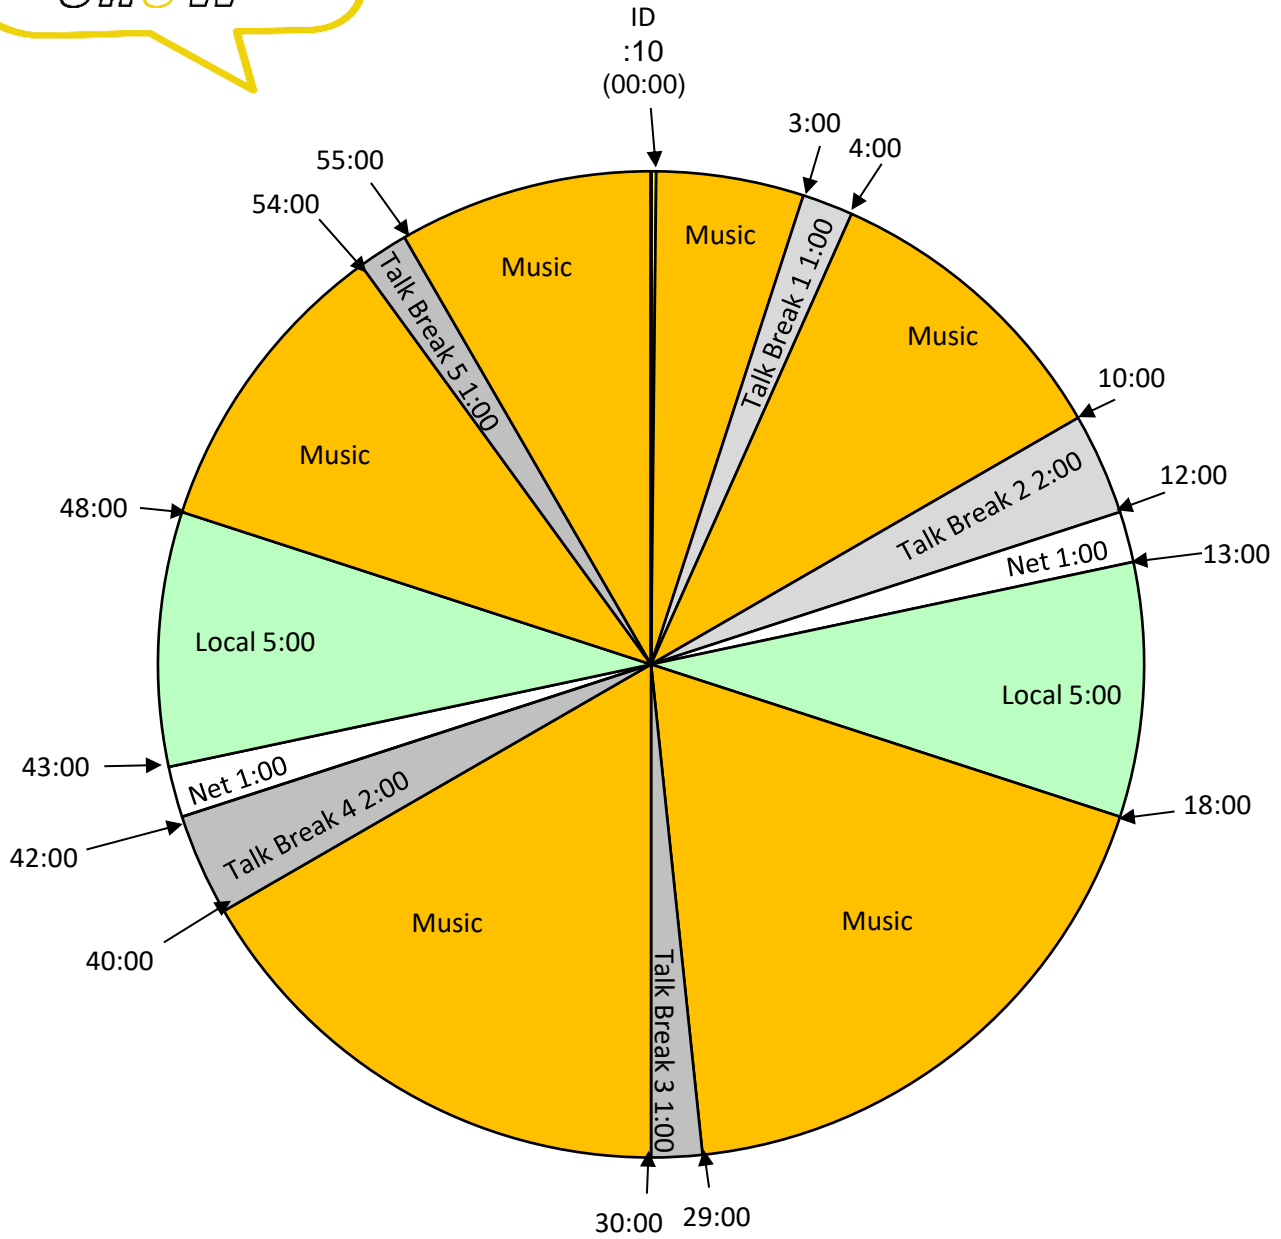

**Bootleg Kev  
Cart Delivery**  
Effective January 8, 2024  
Airs between 3p and 12a local  
Hour 1

With questions regarding FTP please email [FTP@iHeartmedia.com](mailto:FTP@iHeartmedia.com)

For Technical Assistance Call  
Premiere Network Operations Center: (800) 276-4431  
Technical Info: <http://engineering.premiereradio.com>