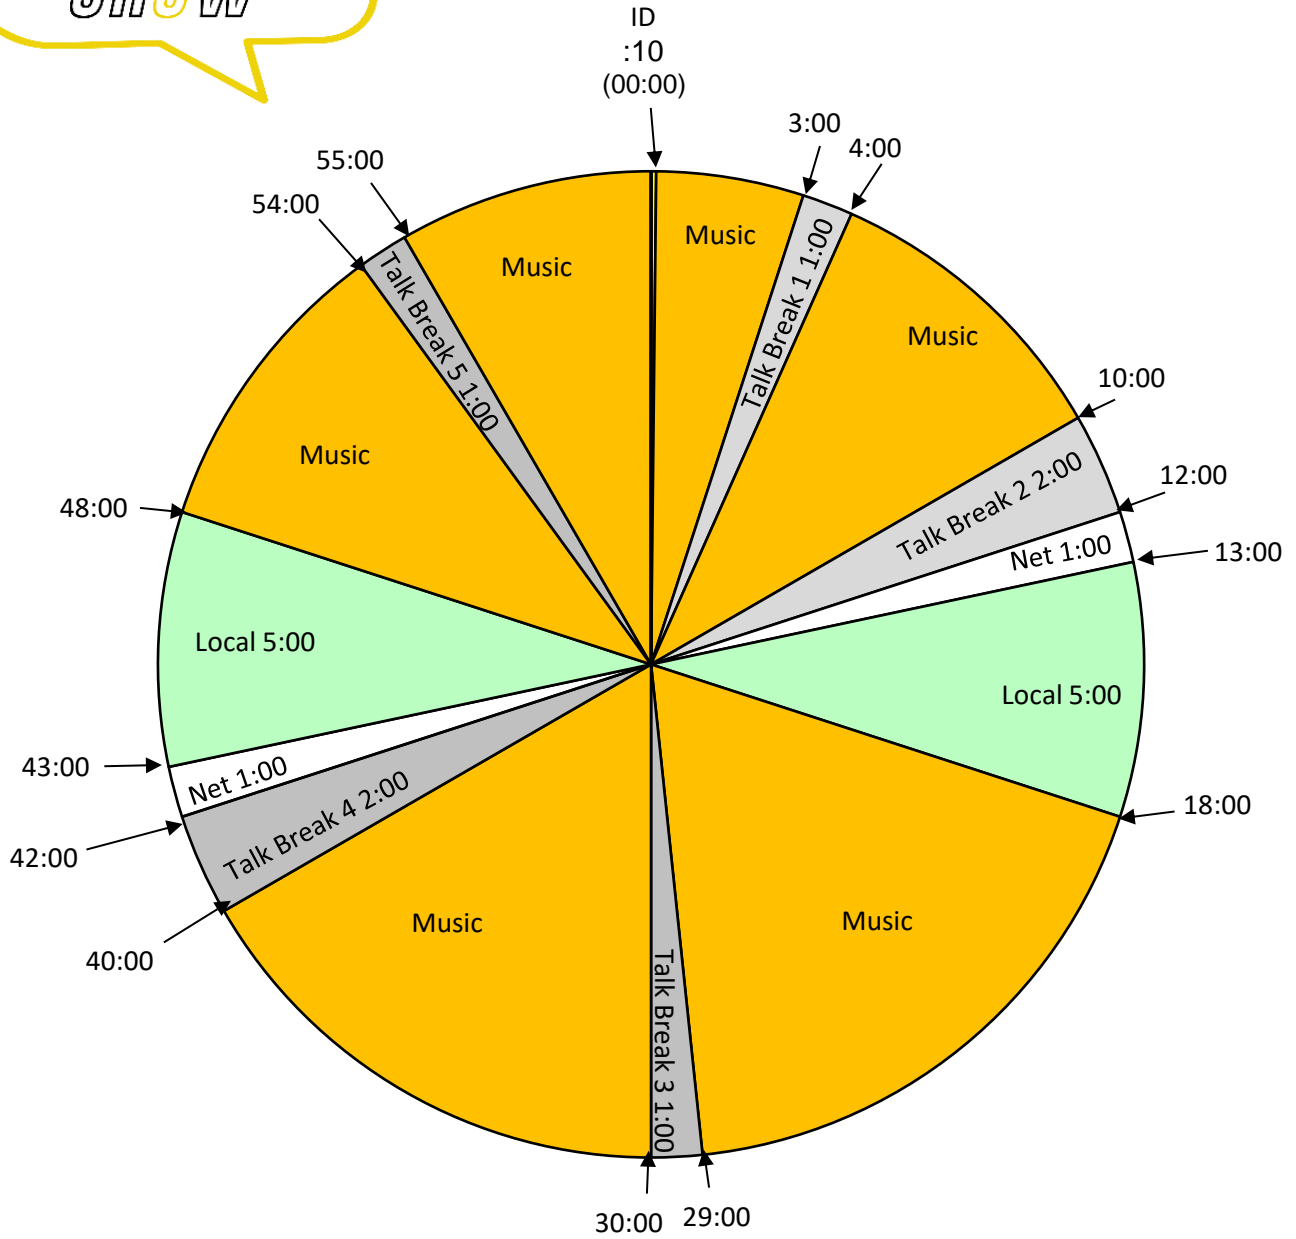

**Bootleg Kev
Cart Delivery**
Effective January 8, 2024
Airs between 3p and 12a local
Hour 2

With questions regarding FTP please email FTP@iHeartmedia.com

For Technical Assistance Call
Premiere Network Operations Center: (800) 276-4431
Technical Info: <http://engineering.premiereradio.com>