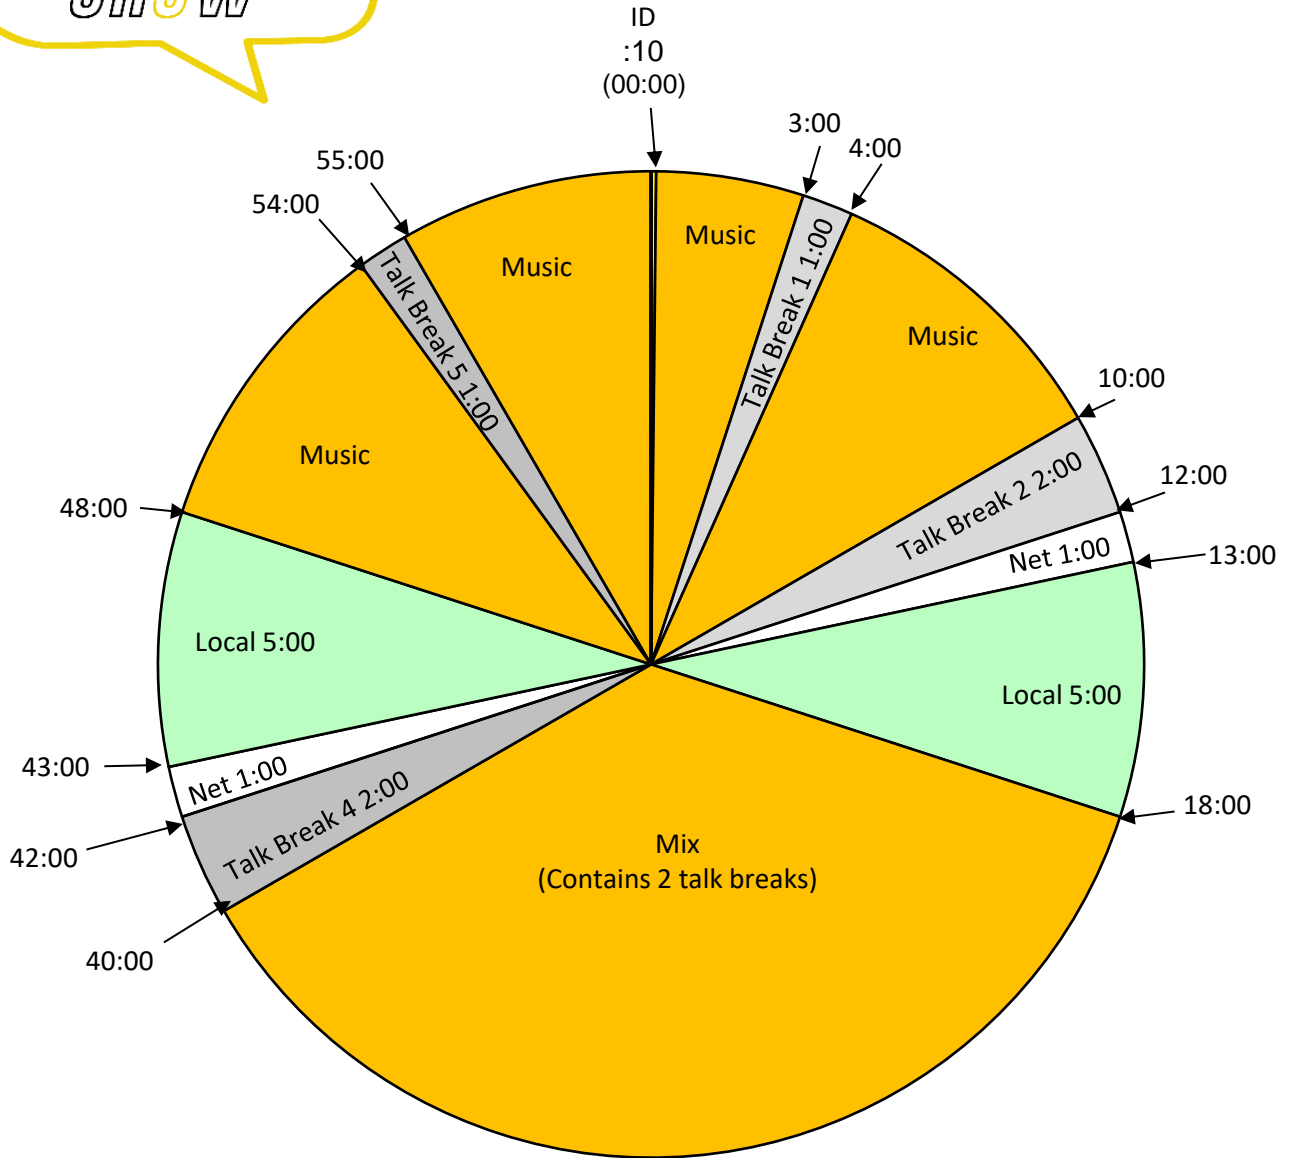

**Bootleg Kev
Cart Delivery
Effective January 8, 2024
Airs between 3p and 12a local
Hour 3**

With questions regarding FTP please email FTP@iHeartmedia.com

For Technical Assistance Call
Premiere Network Operations Center: (800) 276-4431
Technical Info: <http://engineering.premiereradio.com>