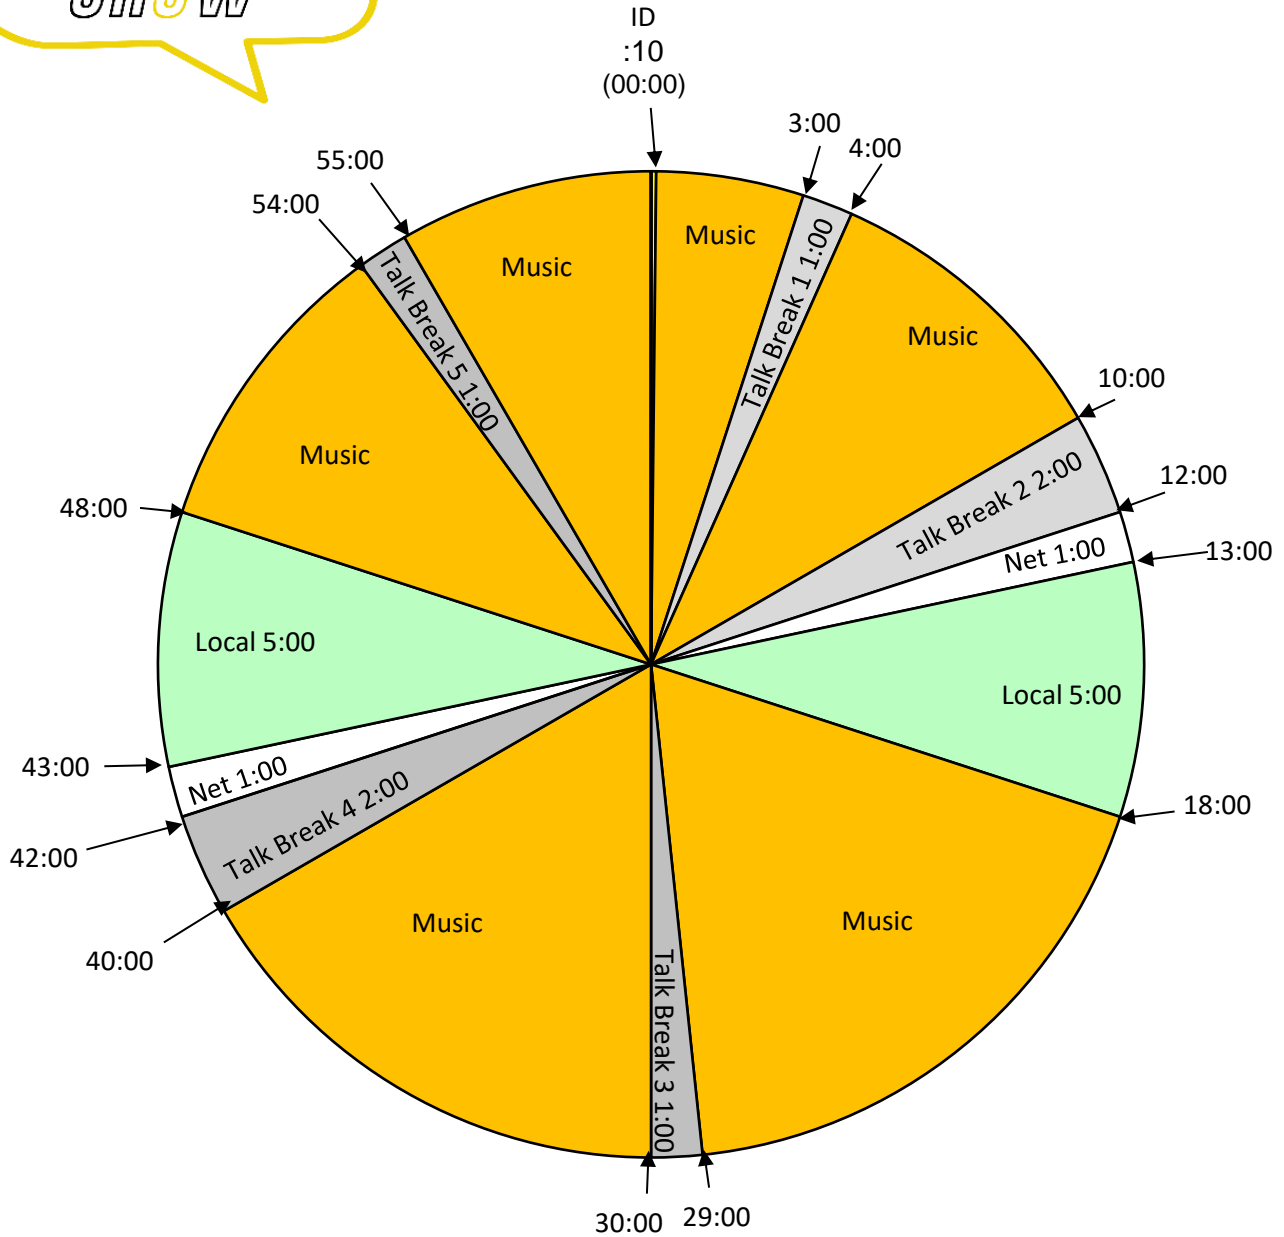

**Bootleg Kev  
Cart Delivery**  
Effective January 8, 2024  
Airs between 3p and 12a local  
Hour 4

With questions regarding FTP please email [FTP@iHeartmedia.com](mailto:FTP@iHeartmedia.com)

For Technical Assistance Call  
Premiere Network Operations Center: (800) 276-4431  
Technical Info: <http://engineering.premiereradio.com>