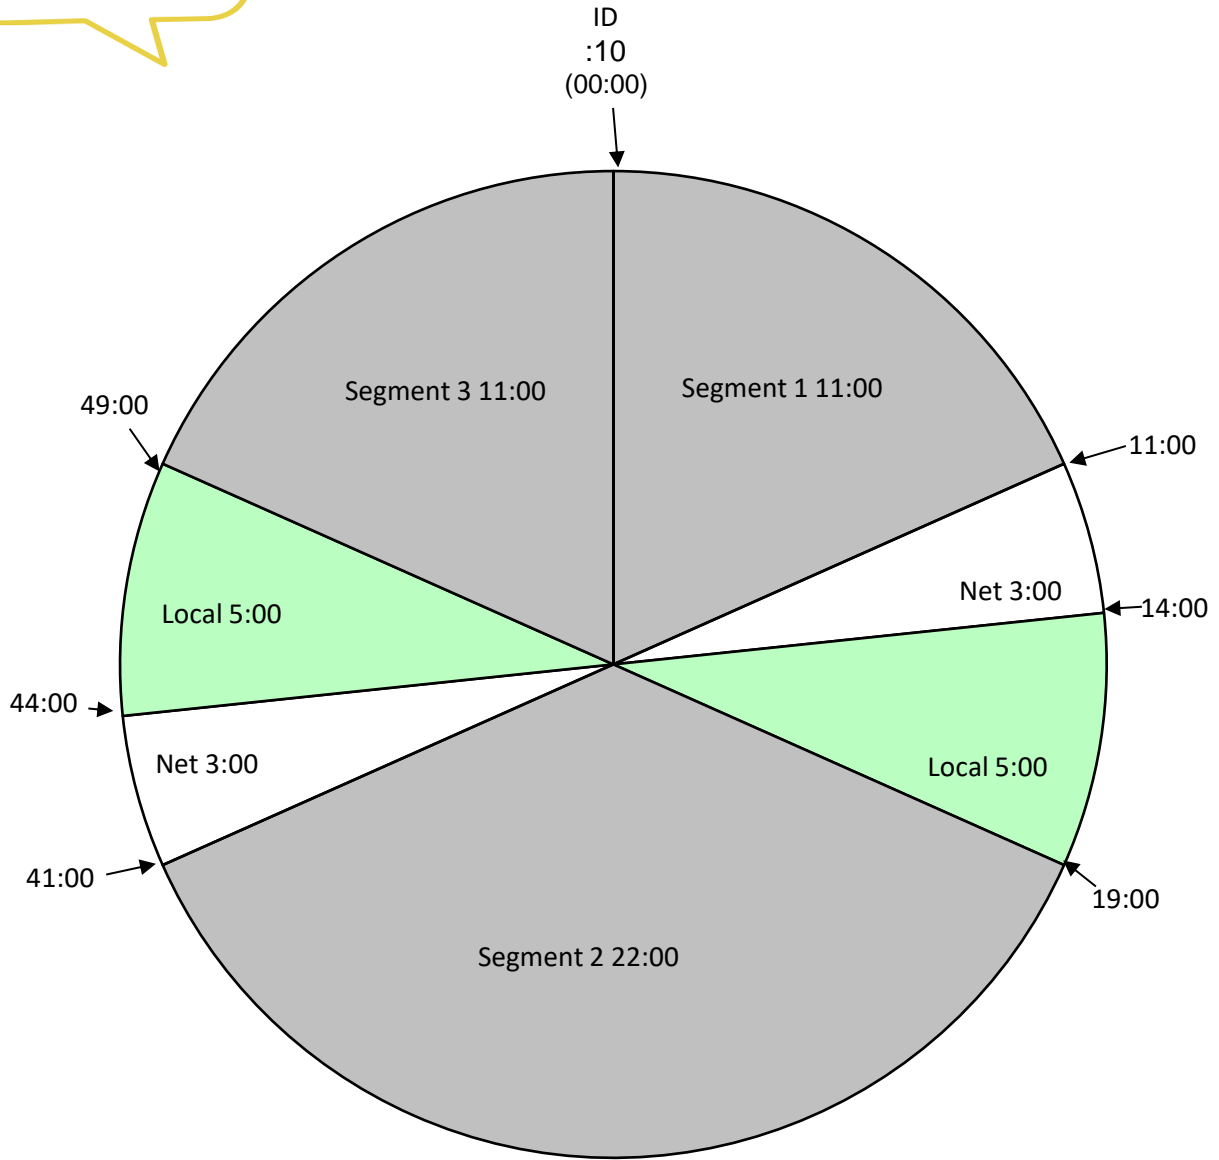

**Bootleg Kev Weekend
Cart Delivery
Effective January 13th 2024
Airs between 6a and 12a local
Hours 1 and 2**

With questions regarding FTP please email FTP@iHeartmedia.com

For Technical Assistance Call
Premiere Network Operations Center: (800) 276-4431
Technical Info: <http://engineering.premiereradio.com>