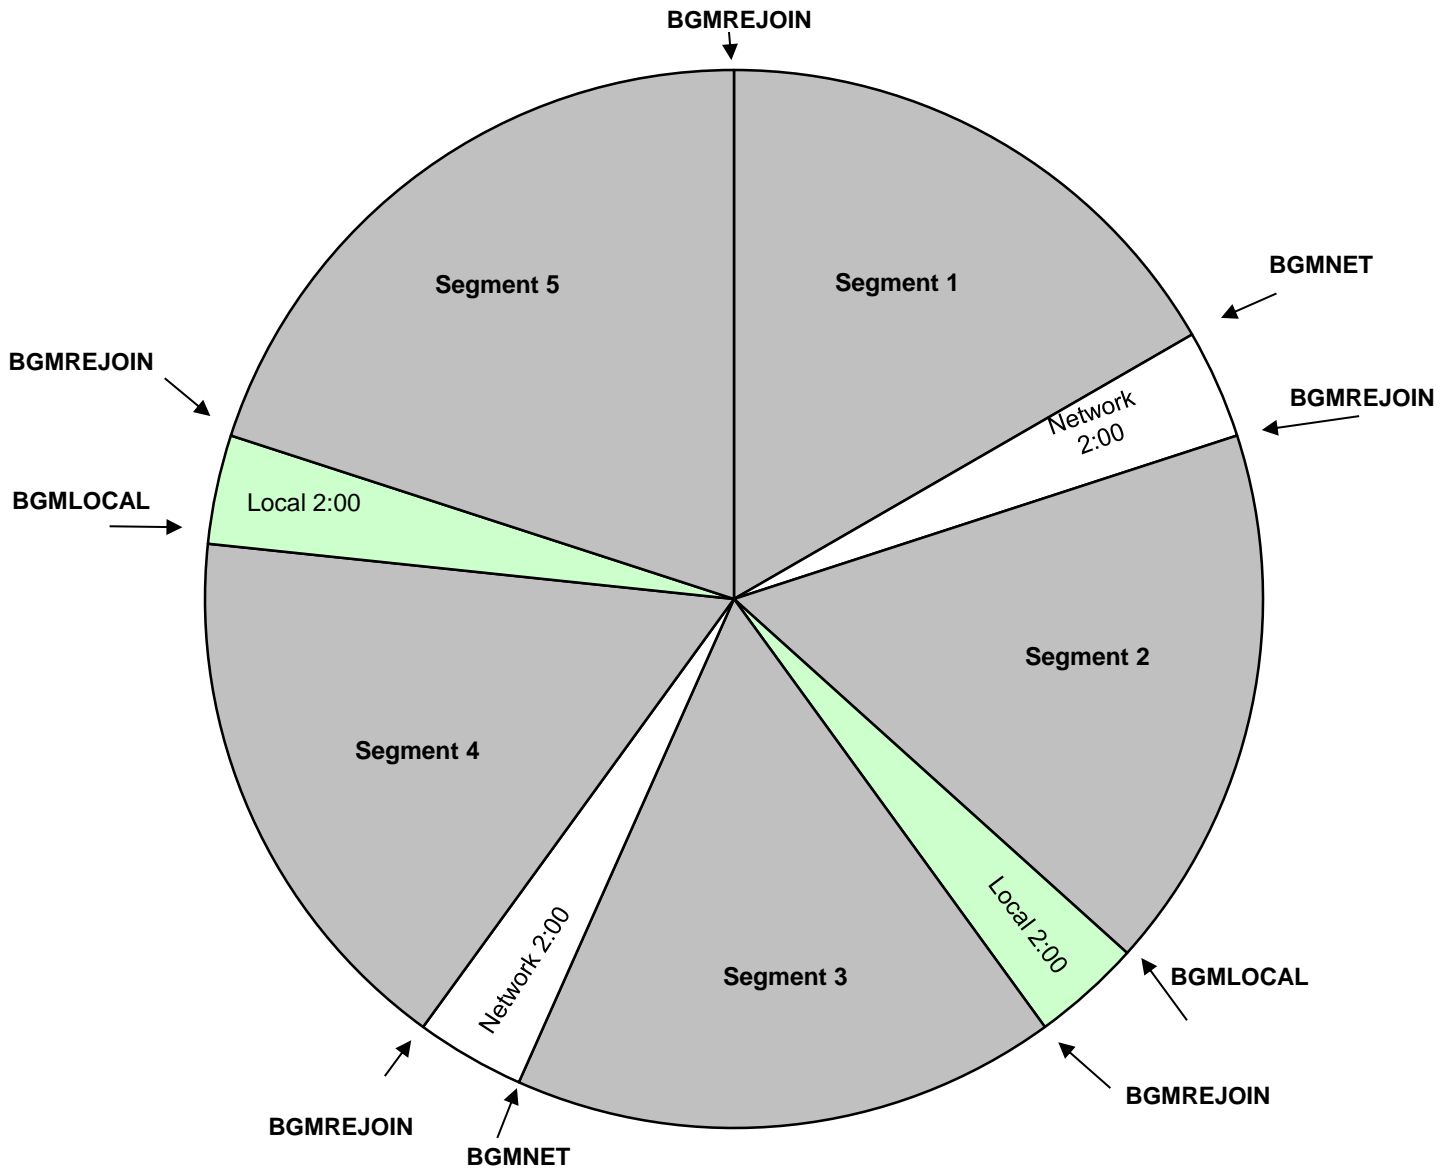

2016 Holiday Games Bowl Clock

Effective December 17th, 2016

Premiere XDS PRO4-P Events Channel

Sat 12/17 Celebration Bowl 12:00PM Eastern

Fri 12/23 Bahamas Bowl 1:00PM Eastern

Fri 12/23 Armed Forces Bowl 4:30PM Eastern

Tues 12/27 Heart of Dallas Bowl 12:00PM Eastern

Bonus Segments

*should game end early

For Technical Assistance Call
Premiere Network Operations Center: (800) 276-4431
Technical Info: <http://engineering.premiereradio.com>

All breaks are subject to change

Events Channel Relays:

- BGMREJOIN - Rejoins Program
- BGMNET - Network Break
- BGMLOCAL - Local Break
- BGMID - Legal ID as close to TOH as possible
- BGMEOS - End of Show

All Breaks Float

premiere
NETWORKS