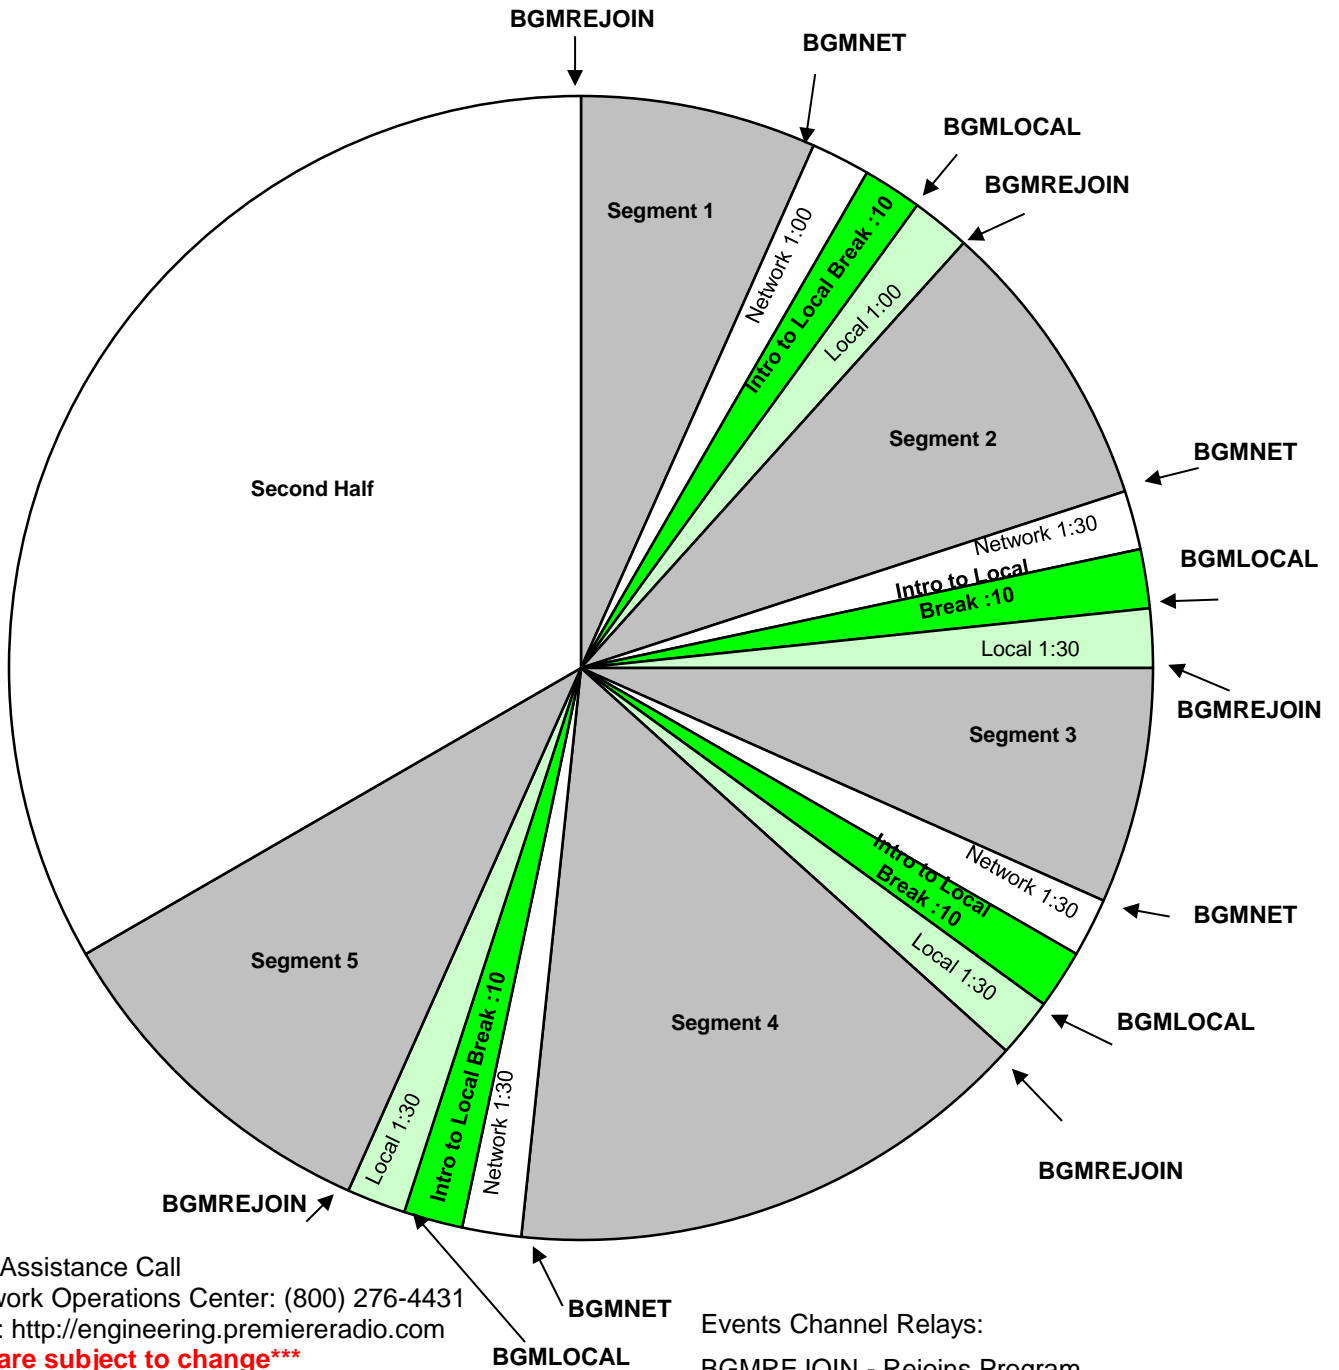

2016 Holiday Games Bowl Clock

Effective December 17th, 2016

Premiere XDS PRO4-P Events Channel

Sat 12/17 Celebration Bowl 12:00PM Eastern

Fri 12/23 Bahamas Bowl 1:00PM Eastern

Fri 12/23 Armed Forces Bowl 4:30PM Eastern

Tues 12/27 Heart of Dallas Bowl 12:00PM Eastern

Half Time Report

For Technical Assistance Call
Premiere Network Operations Center: (800) 276-4431
Technical Info: <http://engineering.premiereradio.com>
All breaks are subject to change

Events Channel Relays:

- BGMREJOIN - Rejoins Program
- BGMNET - Network Break
- BGMLOCAL - Local Break
- BGMID - Legal ID as close to TOH as possible
- BGMEOS - End of Show

All Breaks Float