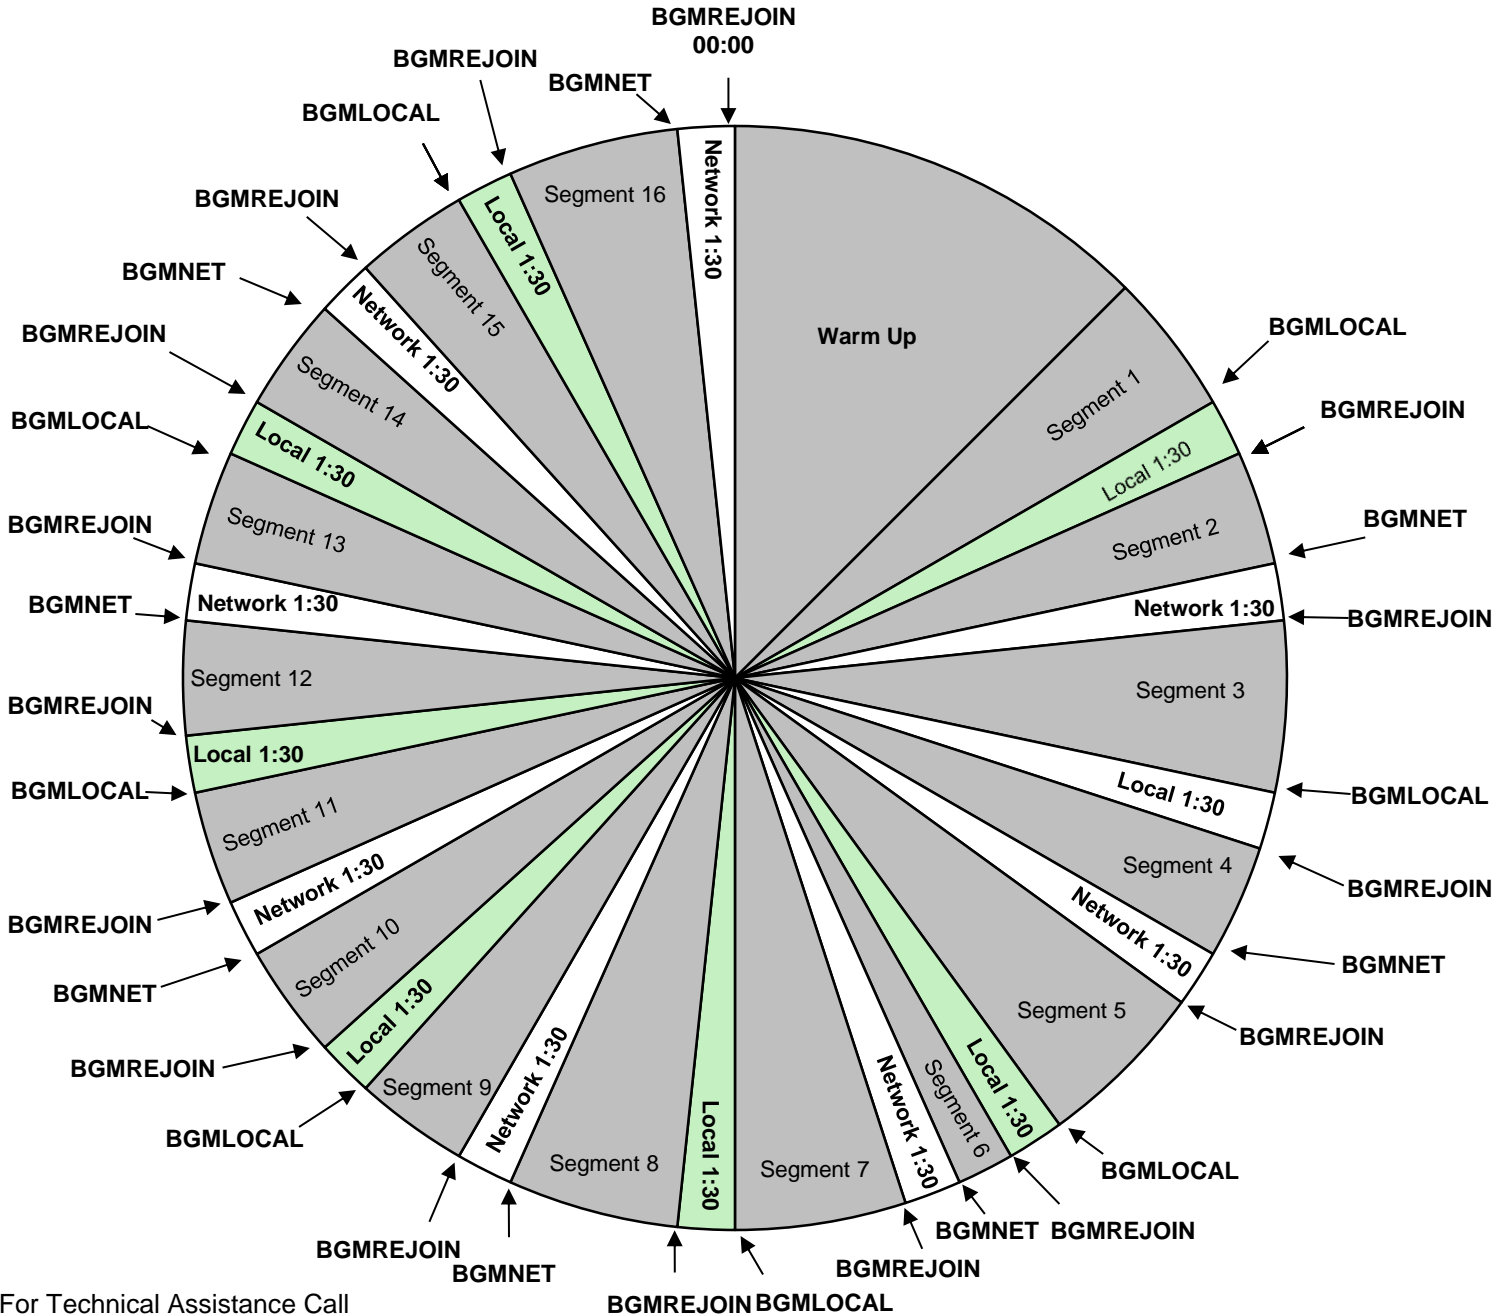

2016 Holiday Games Bowl Clock

Effective December 17th, 2016

Premiere XDS PRO4-P Events Channel

Sat 12/17 Celebration Bowl 12:00PM Eastern

Fri 12/23 Bahamas Bowl 1:00PM Eastern

Fri 12/23 Armed Forces Bowl 4:30PM Eastern

Tues 12/27 Heart of Dallas Bowl 12:00PM Eastern

In Play Rotation

For Technical Assistance Call
 Premiere Network Operations Center: (800) 276-4431
 Technical Info: <http://engineering.premiereradio.com>
*****All breaks are subject to change*****

Events Channel Relays:

- BGMREJOIN - Rejoins Program
- BGMNET - Network Break
- BGMLOCAL - Local Break
- BGMID - Legal ID as close to TOH as possible
- BGMEOS - End of Show

All Breaks Float