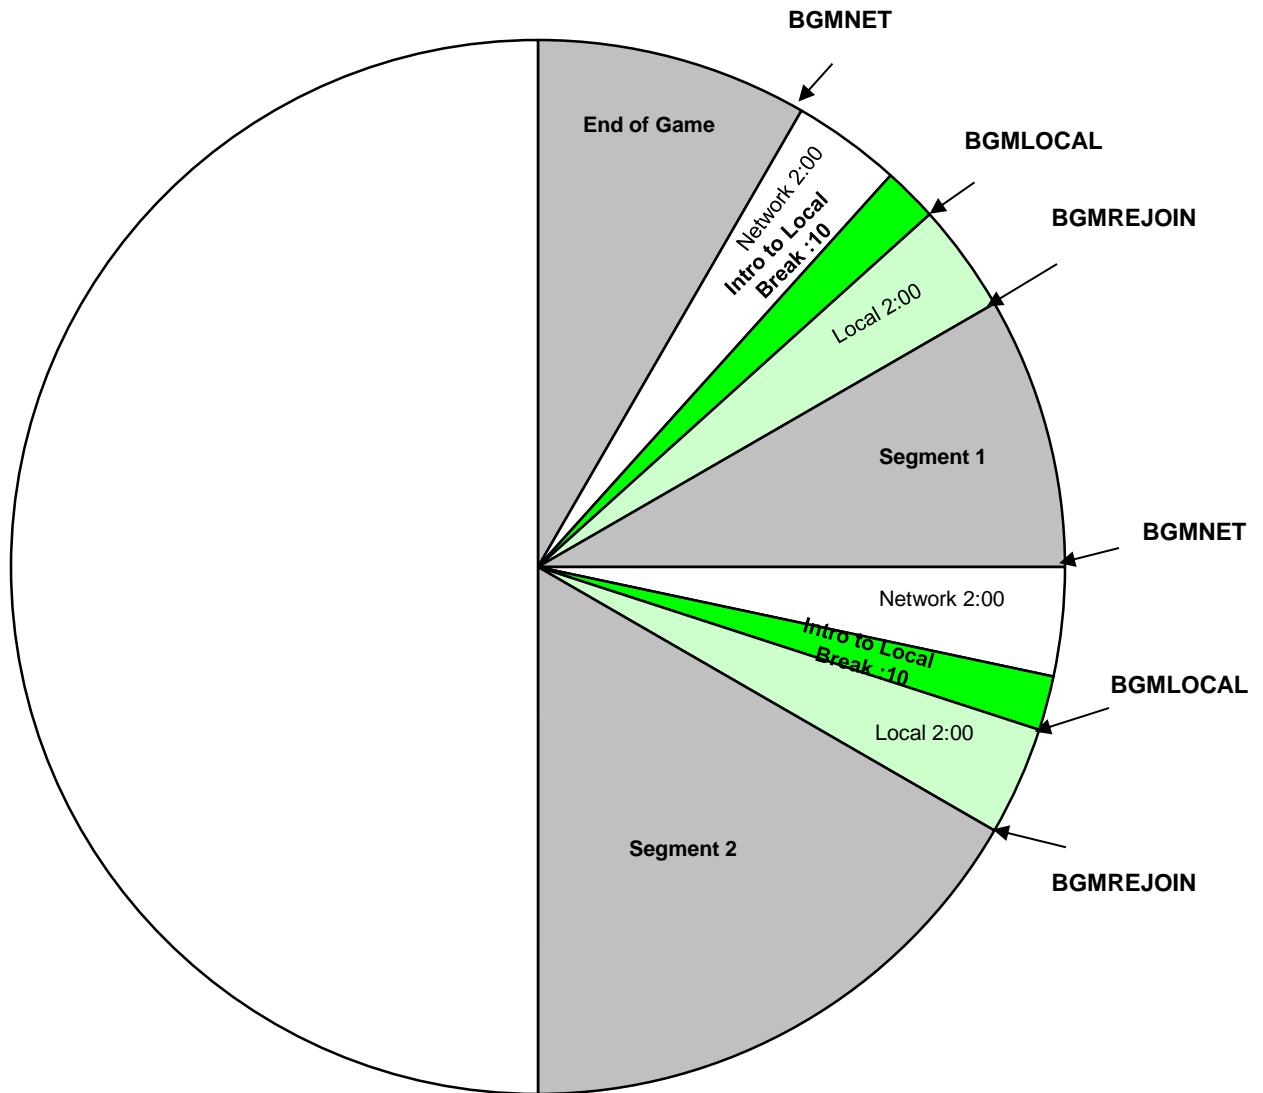

2016 Holiday Games Bowl Clock

Effective December 17th, 2016

Premiere XDS PRO4-P Events Channel

Sat 12/17 Celebration Bowl 12:00PM Eastern

Fri 12/23 Bahamas Bowl 1:00PM Eastern

Fri 12/23 Armed Forces Bowl 4:30PM Eastern

Tues 12/27 Heart of Dallas Bowl 12:00PM Eastern

Wrap Up Show

For Technical Assistance Call
Premiere Network Operations Center: (800) 276-4431
Technical Info: <http://engineering.premiereradio.com>

All breaks are subject to change

premiere
NETWORKS

Events Channel Relays:

BGMREJOIN - Rejoins Program
BGMNET - Network Break
BGMLOCAL - Local Break
BGMID - Legal ID as close to TOH as possible
BGMEOS - End of Show

All Breaks Float