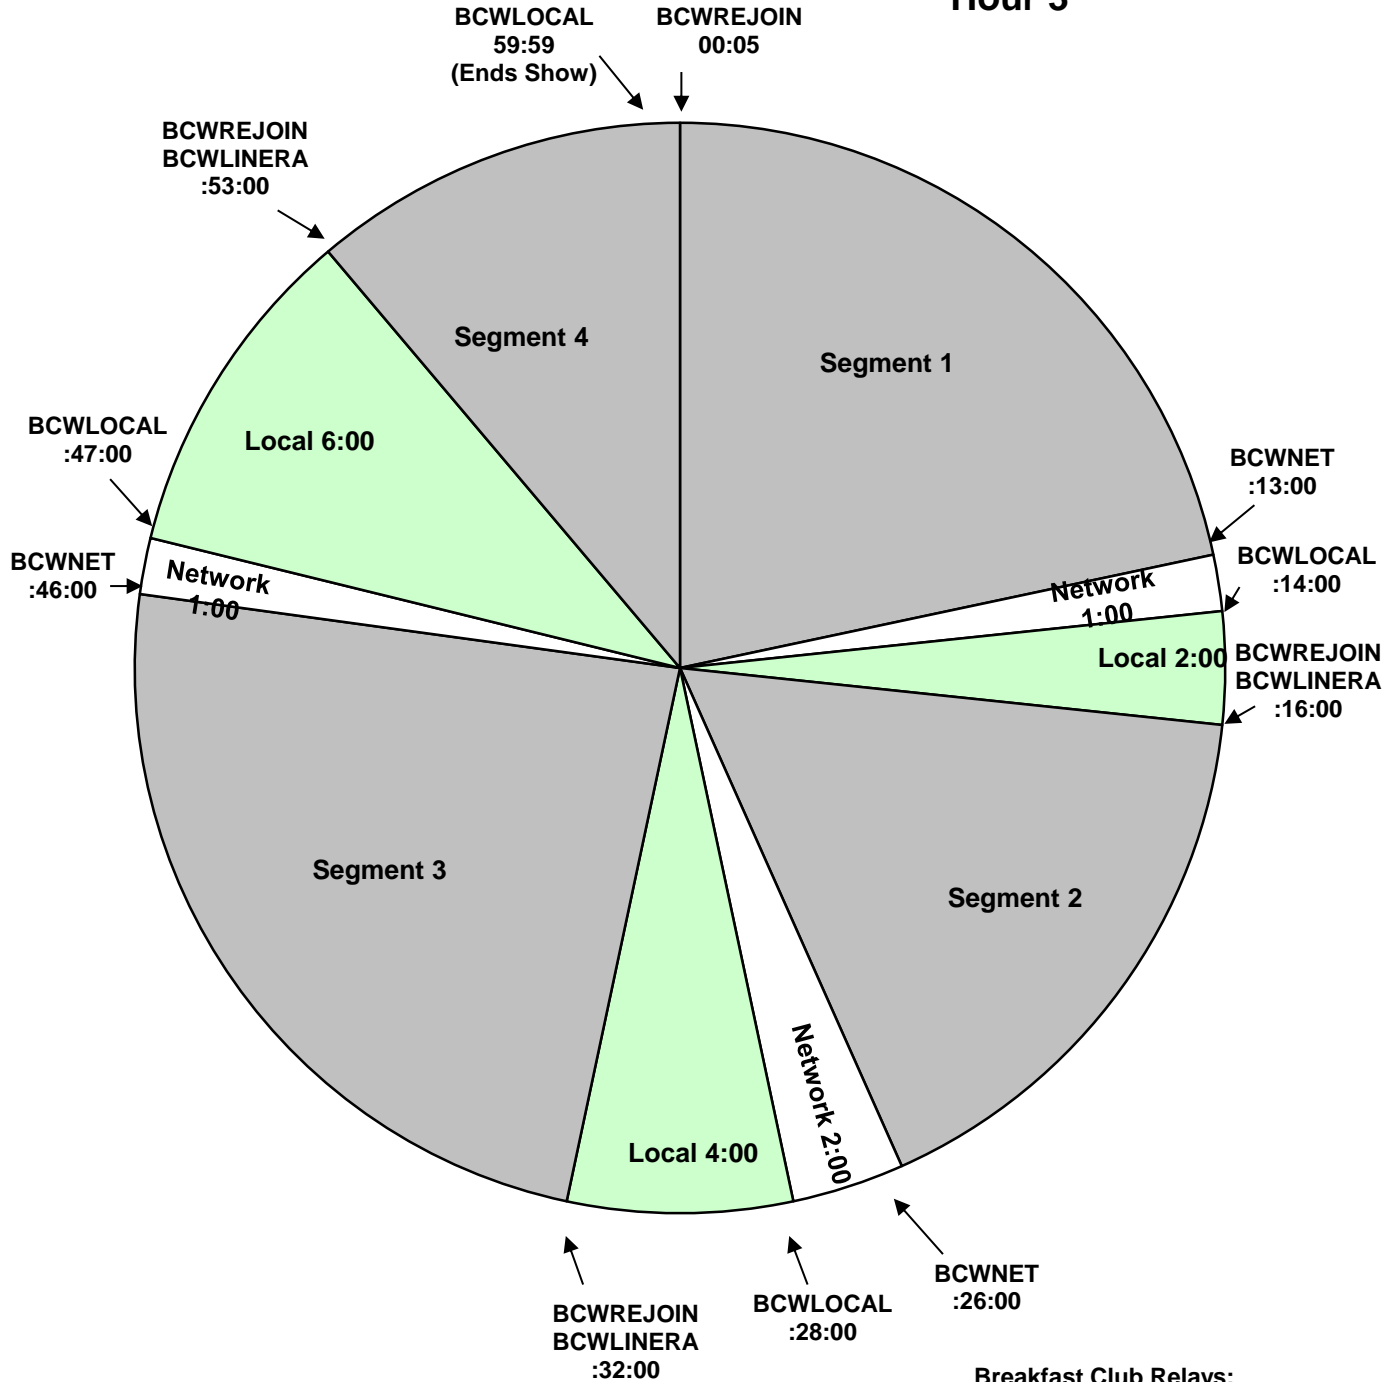

# THE BREAKFAST CLUB

## PROGRAM CLOCK

XDS Program: Breakfast Club Weekend

Premiere XDS PRO4-P Satellite

Time: 12:00PM - 3:00PM Eastern/  
11:00AM - 12:00PM Pacific

Feeds Fridays 9:00AM-12:00PM Pacific  
Hour 3

For Technical Assistance call:  
Premiere Network Operations Center: 800-276-4431  
Technical Info: [www.premiereradio.com/engineering](http://www.premiereradio.com/engineering)

**Breakfast Club Relays:**  
BCWREJOIN = SHOW REJOIN  
BCWLINERA = :10 PRODUCED LINER  
BCWNET = NETWORK BREAK  
BCWLOCAL = LOCAL BREAK

All Breaks Float

Effective Date: Jan. 10, 2014

**premiere**  
NETWORKS