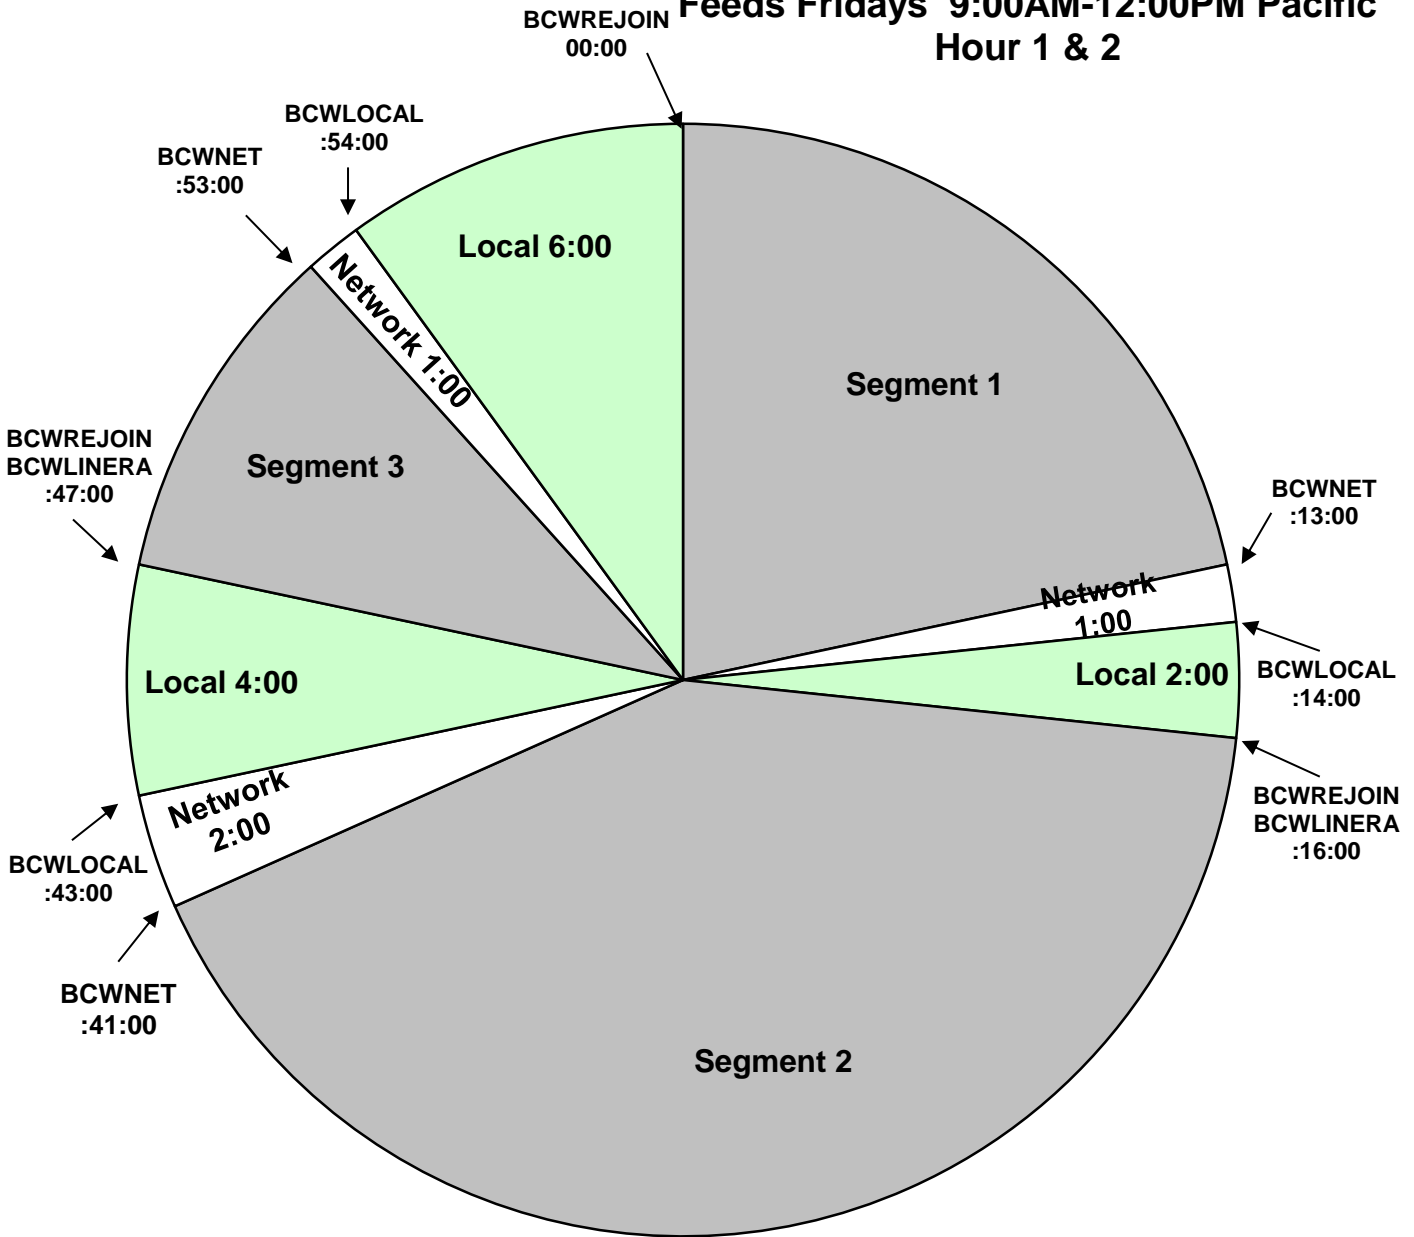

THE BREAKFAST CLUB

PROGRAM CLOCK
XDS Program: Breakfast Club Weekend
 Effective Date: Jan. 10, 2014
 Premiere XDS PRO4-P Satellite
 Time: 12:00PM - 2:00PM Eastern/
 9:00AM - 11:00AM Pacific
Feeds Fridays 9:00AM-12:00PM Pacific
Hour 1 & 2

For Technical Assistance call:
 Premiere Network Operations Center: 800-276-4431
 Technical Info: www.premiereradio.com/engineering

Breakfast Club Relays:
 BCWREJOIN = SHOW REJOIN
 BCWLINERA = :10 PRODUCED LINER
 BCWNET = NETWORK BREAK
 BCWLOCAL = LOCAL BREAK

premiere
 NETWORKS

All Breaks Float