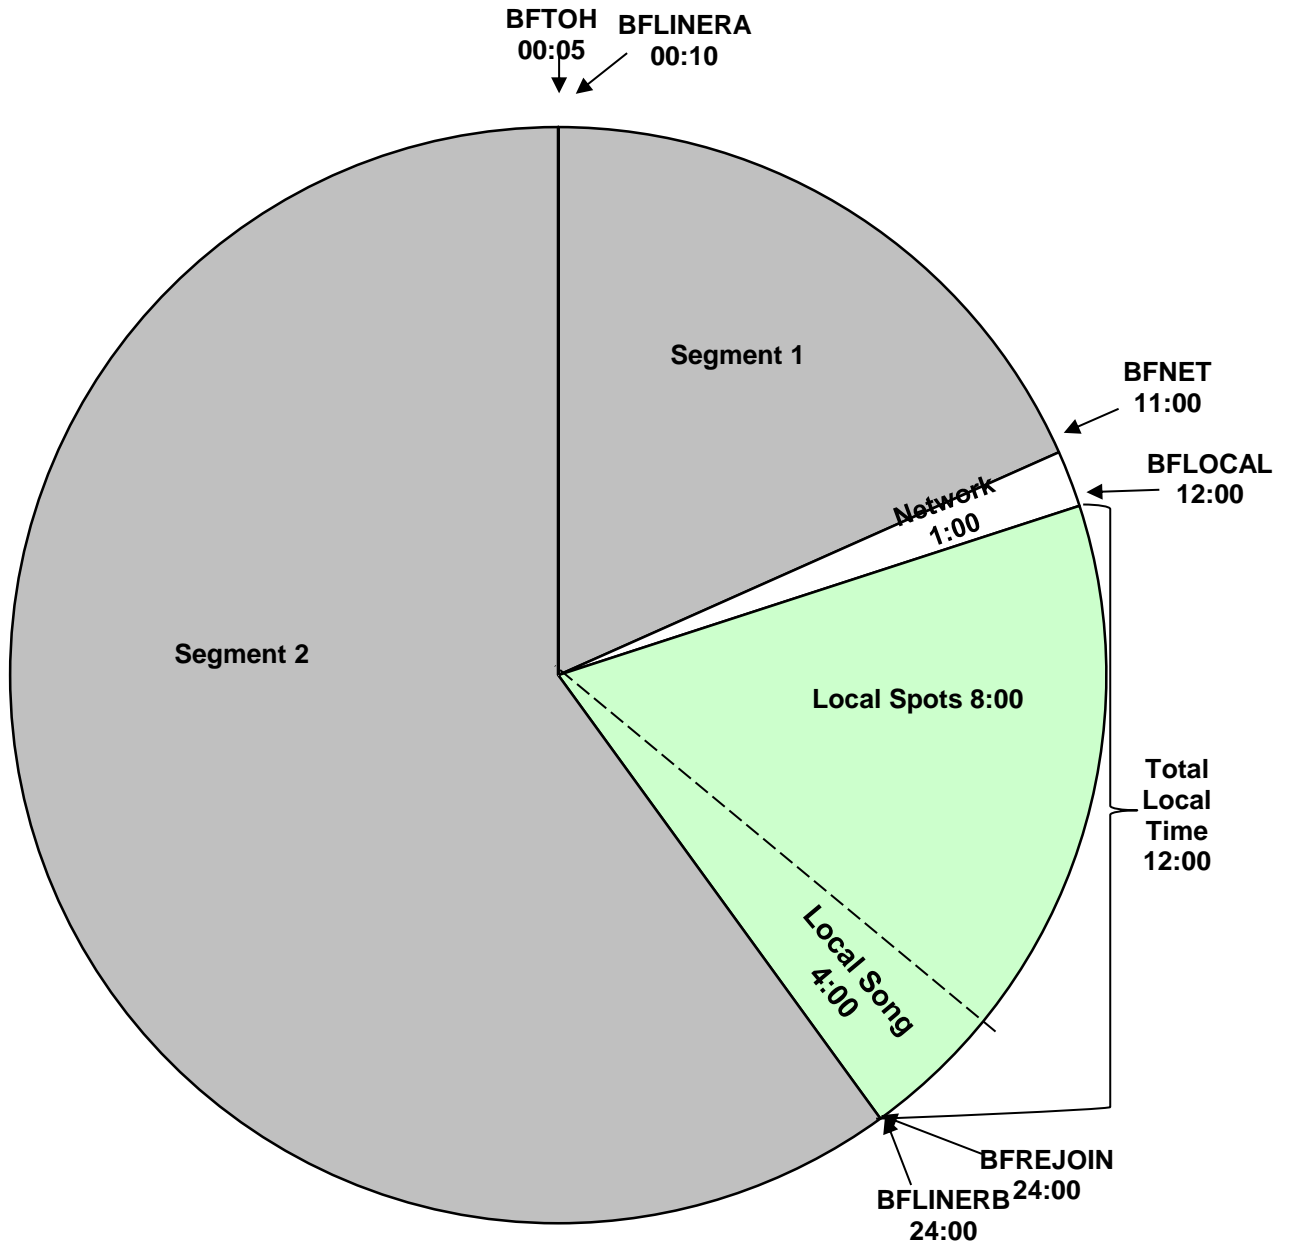

THE BREAKFAST CLUB

PROGRAM CLOCK

XDS Program: Breakfast Club

Effective Date: October 22nd, 2018

Premiere XDS PRO4-P Satellite

Time: 3:00AM - 7:00AM Pacific Time

Hour 2

For Technical Assistance call:
 Premiere Network Operations Center: 800-276-4431
 Technical Info: www.premiereradio.com/engineering

premiere
 NETWORKS

Breakfast Club Relays:

BFTOH = :05 Dry Legal ID
 BFLINERA = :10 Produced Liner
 BFLINERB = :03 Produced Station Stab
 BFLINERC = Dry :15
 BFEOS = End of Show

All Breaks Float