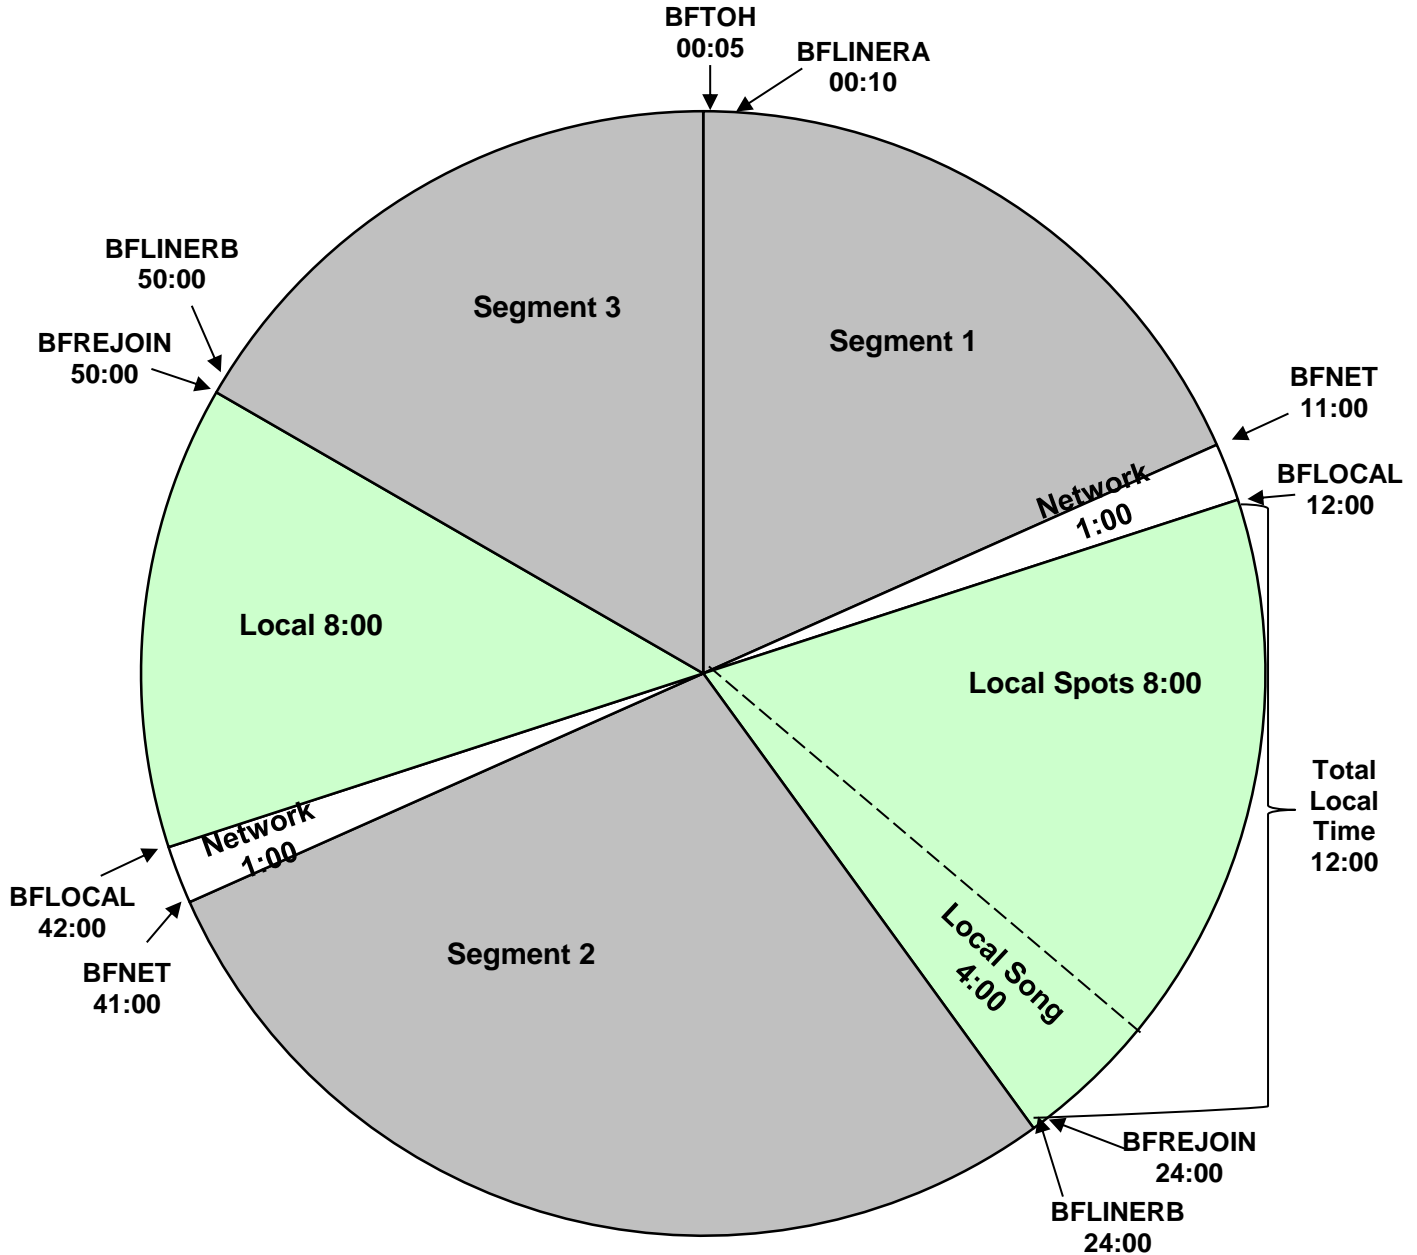

THE BREAKFAST CLUB

PROGRAM CLOCK
XDS Program: Breakfast Club
 Effective Date: October 22nd, 2018
 Premiere XDS PRO4-P Satellite
 Time: 3:00AM - 7:00AM Pacific Time
 Hour 3

For Technical Assistance call:
 Premiere Network Operations Center: 800-276-4431
 Technical Info: www.premiereradio.com/engineering

Breakfast Club Relays:

BFTOH = :05 DRY LEGAL id
 BFLINERA = :10 PRODUCED LINER
 BFLINERB = :03 PRODUCED STATION STAB
 BFLINERC = dry :15
 BFEOS = End of Show

All Breaks Float

premiere
 NETWORKS