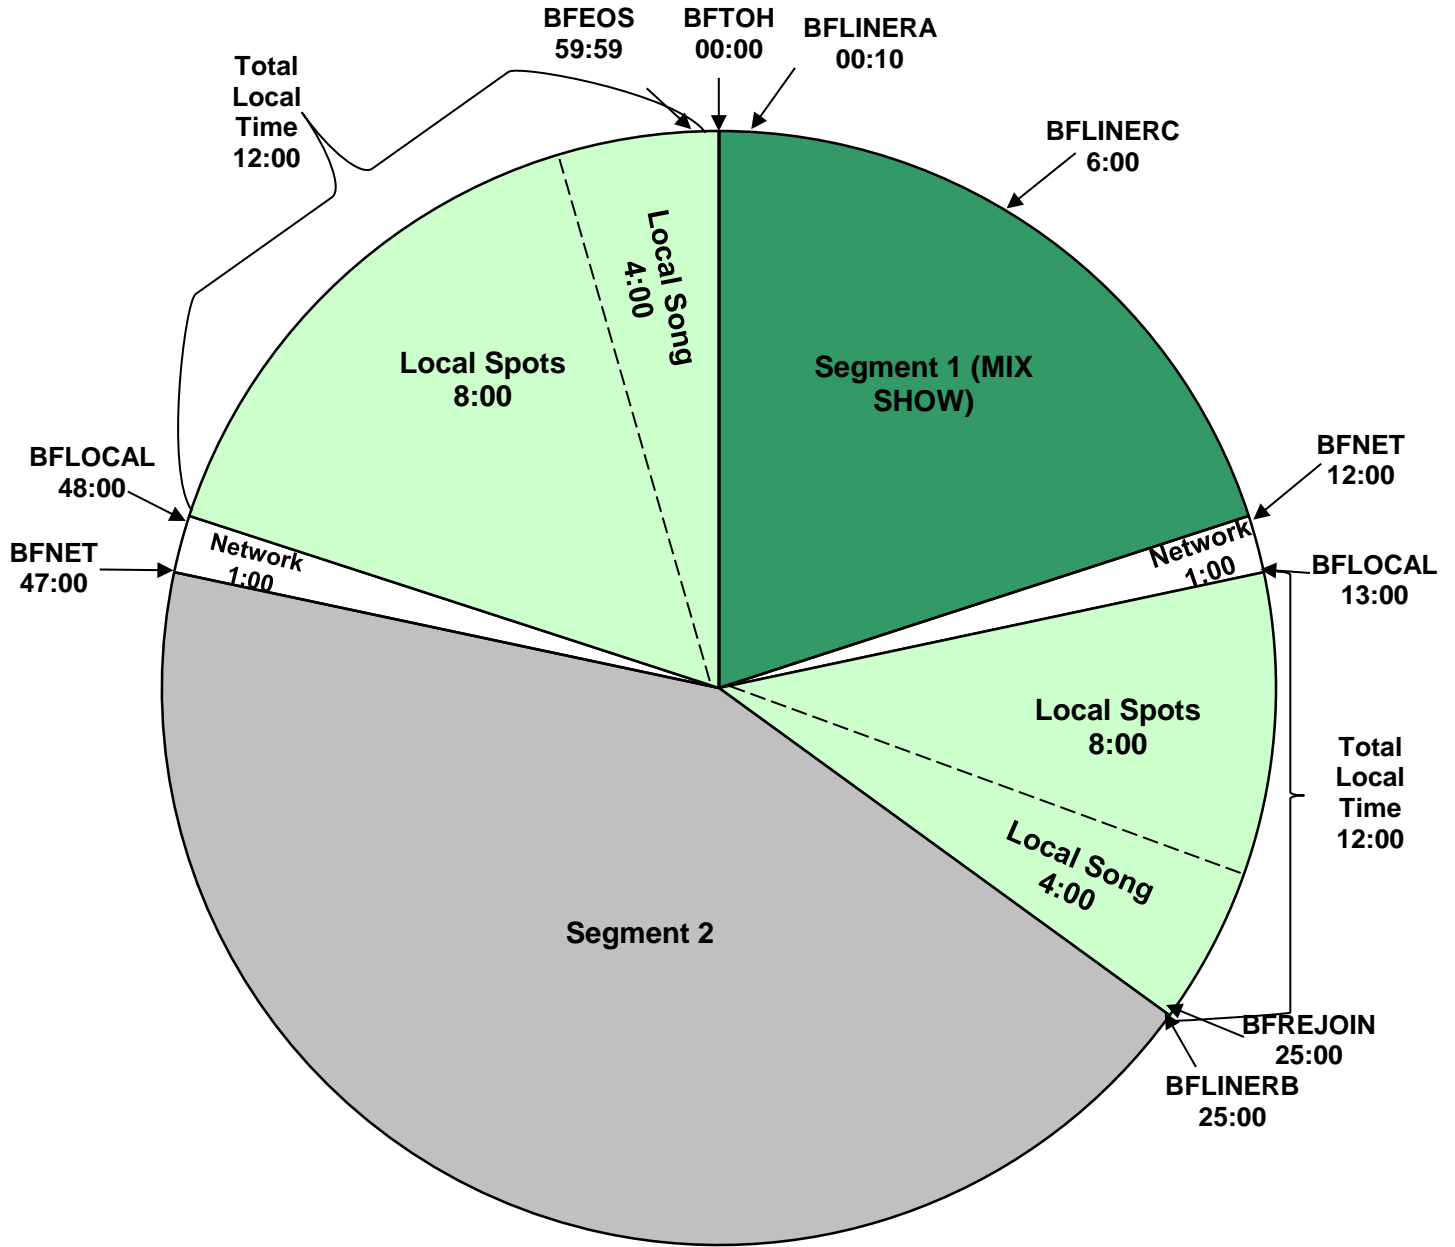

THE BREAKFAST CLUB

PROGRAM CLOCK
XDS Program: Breakfast Club
 Effective Date: October 22nd, 2018
 Premiere XDS PRO4-P Satellite
 Time: 3:00AM - 7:00AM Pacific Time
 Hour 4

For Technical Assistance call:
 Premiere Network Operations Center: 800-276-4431
 Technical Info: www.premiereradio.com/engineering

premiere
 NETWORKS

Breakfast Club Relays:

BFTOH = :05 Dry Legal ID
 BFLINERA = :10 Produced Liner
 BFLINERB = :03 Produced Station Stab
 BFLINERC = Dry :15
 BFEOS = End of Show

**BFHULOCAL= Houston Affiliates only
 **BFHUREJOIN= Houston Affiliates only

All Breaks Float