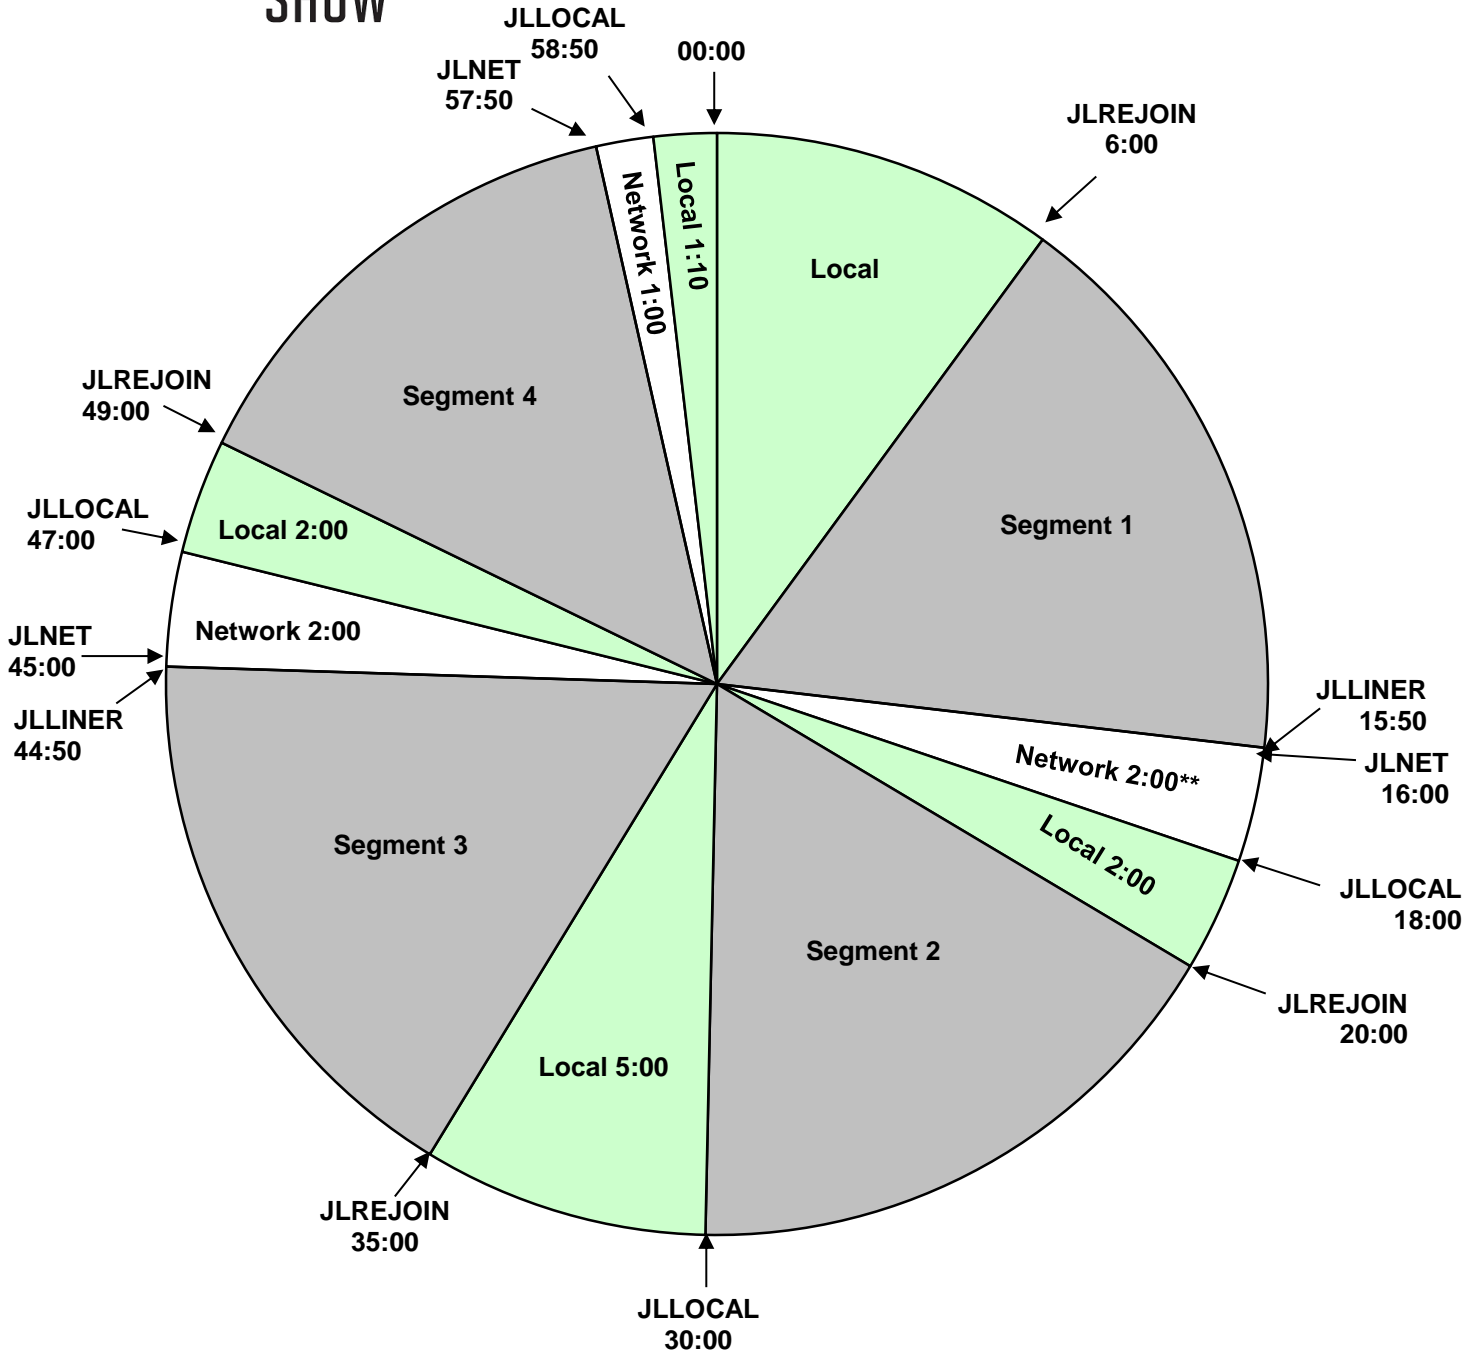

THE BUCK SEXTON SHOW

Program Clock
XDS Program: Buck Sexton
 Effective January 1, 2018
 Premiere XDS PRO4-P Satellite
 6-9 PM Eastern/ 5-8 PM Central/
 3-6 PM Pacific time

For Technical Assistance call:
 Premiere Network Operations Center: 800-276-4431
 Technical Info: www.premiereradio.com/engineering

**Network break at 16:00 may be a 1:00 live read followed by a 1:00 network break

premiere
 NETWORKS

Hard outs at 30:00 and 58:50. Other breaks float.
 JLREJOIN: local streaming start.
 JLLINER: fires local :10-second liner.
 JLLOCAL: fires local break.
 JLNET: local streaming stop.