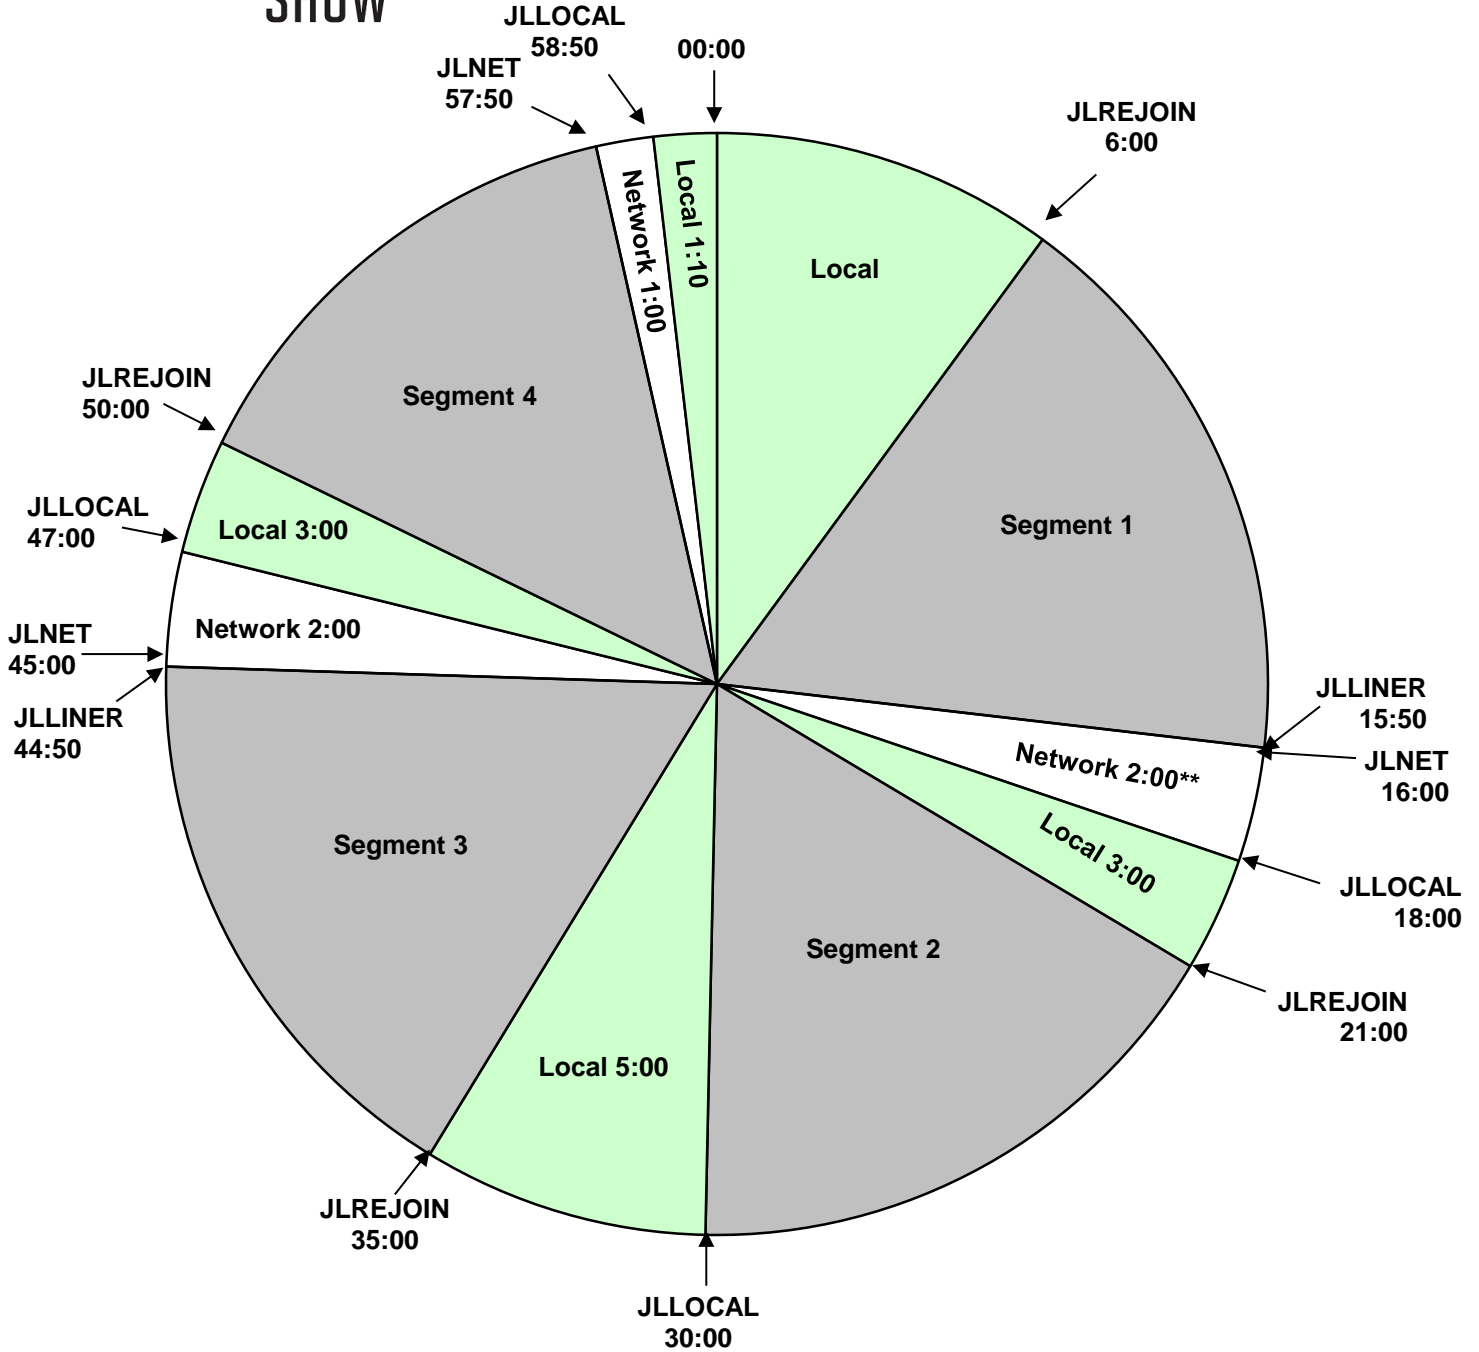

# THE BUCK SEXTON SHOW

Program Clock  
**XDS Program: Buck Sexton**  
 Effective March 5th, 2018  
 Premiere XDS PRO4-P Satellite  
 6-9 PM Eastern/ 5-8 PM Central/  
 3-6 PM Pacific time

For Technical Assistance call:  
 Premiere Network Operations Center: 800-276-4431  
 Technical Info: [www.premiereradio.com/engineering](http://www.premiereradio.com/engineering)

\*\*Network break at 16:00 may be a 1:00 live read followed by a 1:00 network break

Hard outs at 30:00 and 58:50. Other breaks float.

JLREJOIN: local streaming start.  
 JLLINER: fires local :10-second liner.  
 JLLOCAL: fires local break.  
 JLNET: local streaming stop.

**premiere**  
 NETWORKS