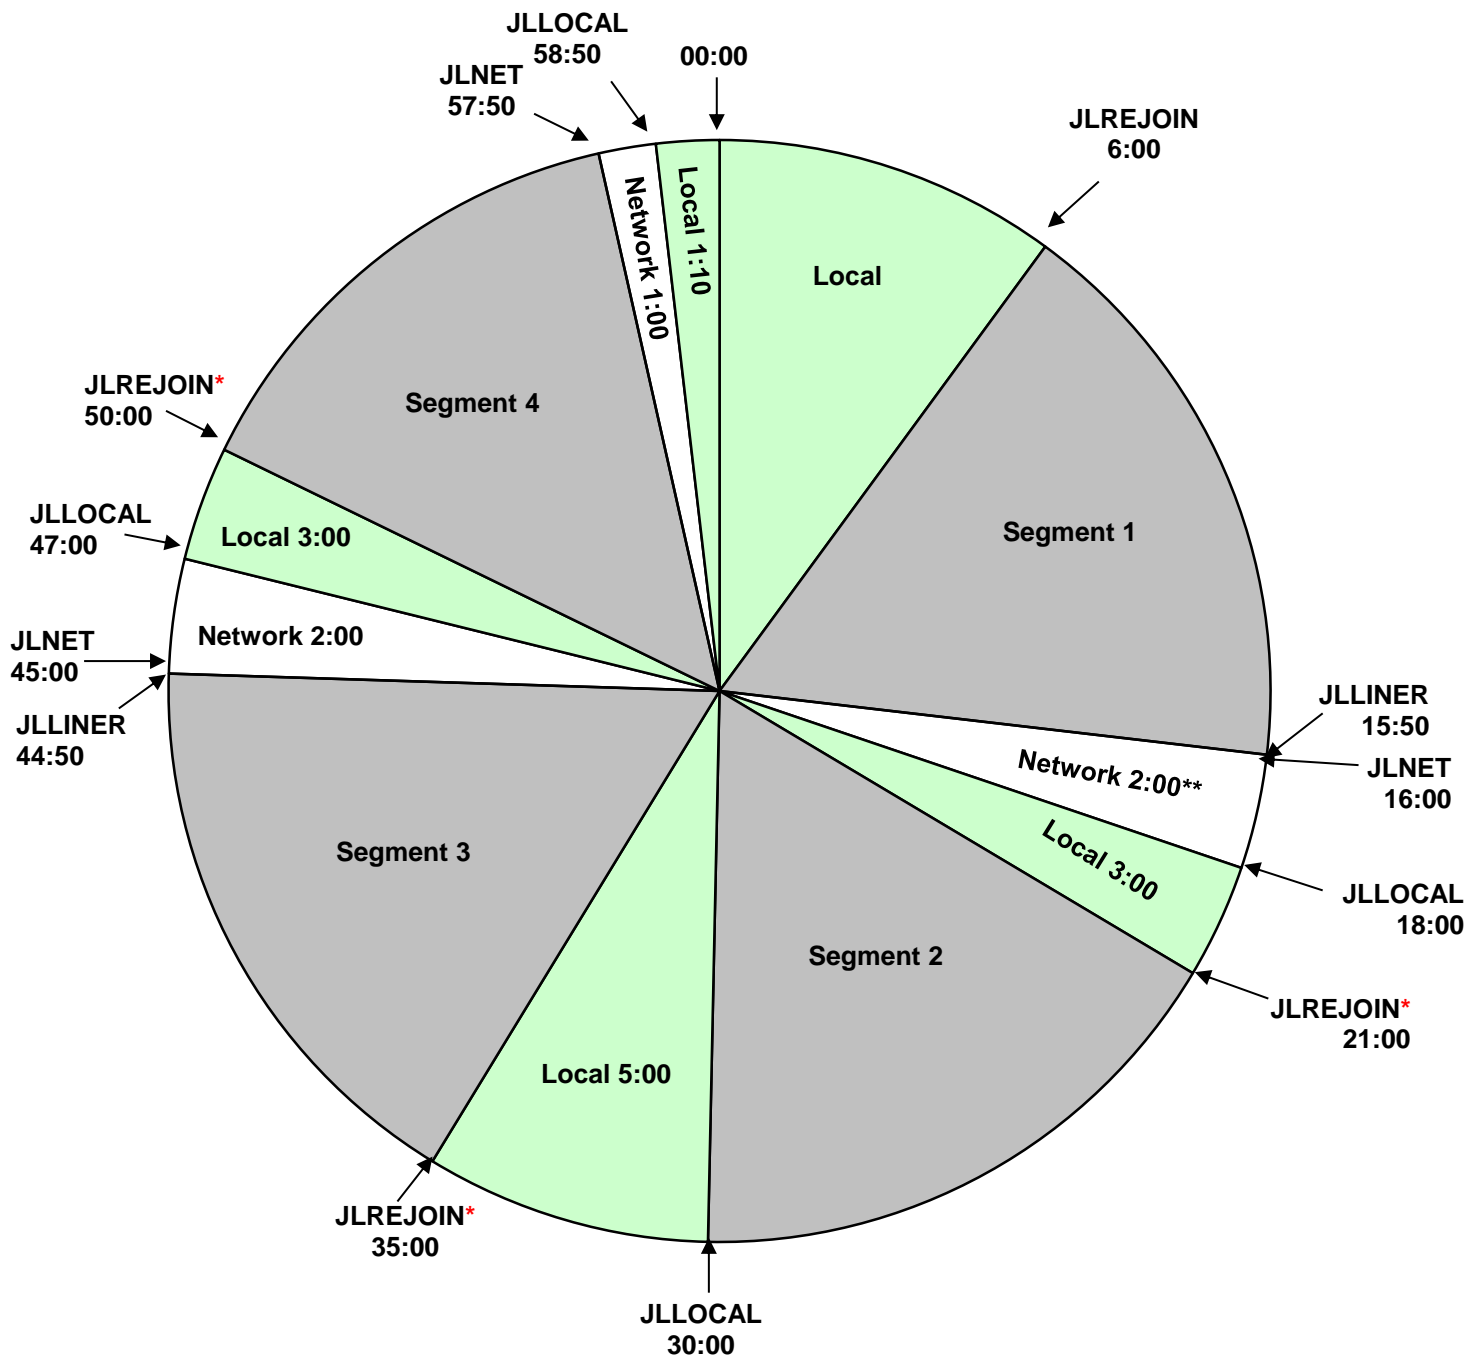

THE  
**BUCK**  
**S E X T O N**  
SHOW

Program Clock  
**XDS Program: Buck Sexton**  
Effective January 6th, 2020  
Premiere XDS PRO4-P Satellite  
6-9 PM Eastern/ 5-8 PM Central/  
3-6 PM Pacific time

\*\*Network break at 16:00 may be a 1:00 live read followed by a 1:00 network break

\*:10 second bumper follows rejoin

For Technical Assistance call:  
Premiere Network Operations Center: 800-276-4431  
Technical Info: [www.premiereradio.com/engineering](http://www.premiereradio.com/engineering)

**premiere**  
NETWORKS

Hard outs at 30:00 and 58:50. Other breaks float.

JLREJOIN: local streaming start.  
JLLINER: fires local :10-second liner.  
JLLOCAL: fires local break.  
JLNET: local streaming stop.