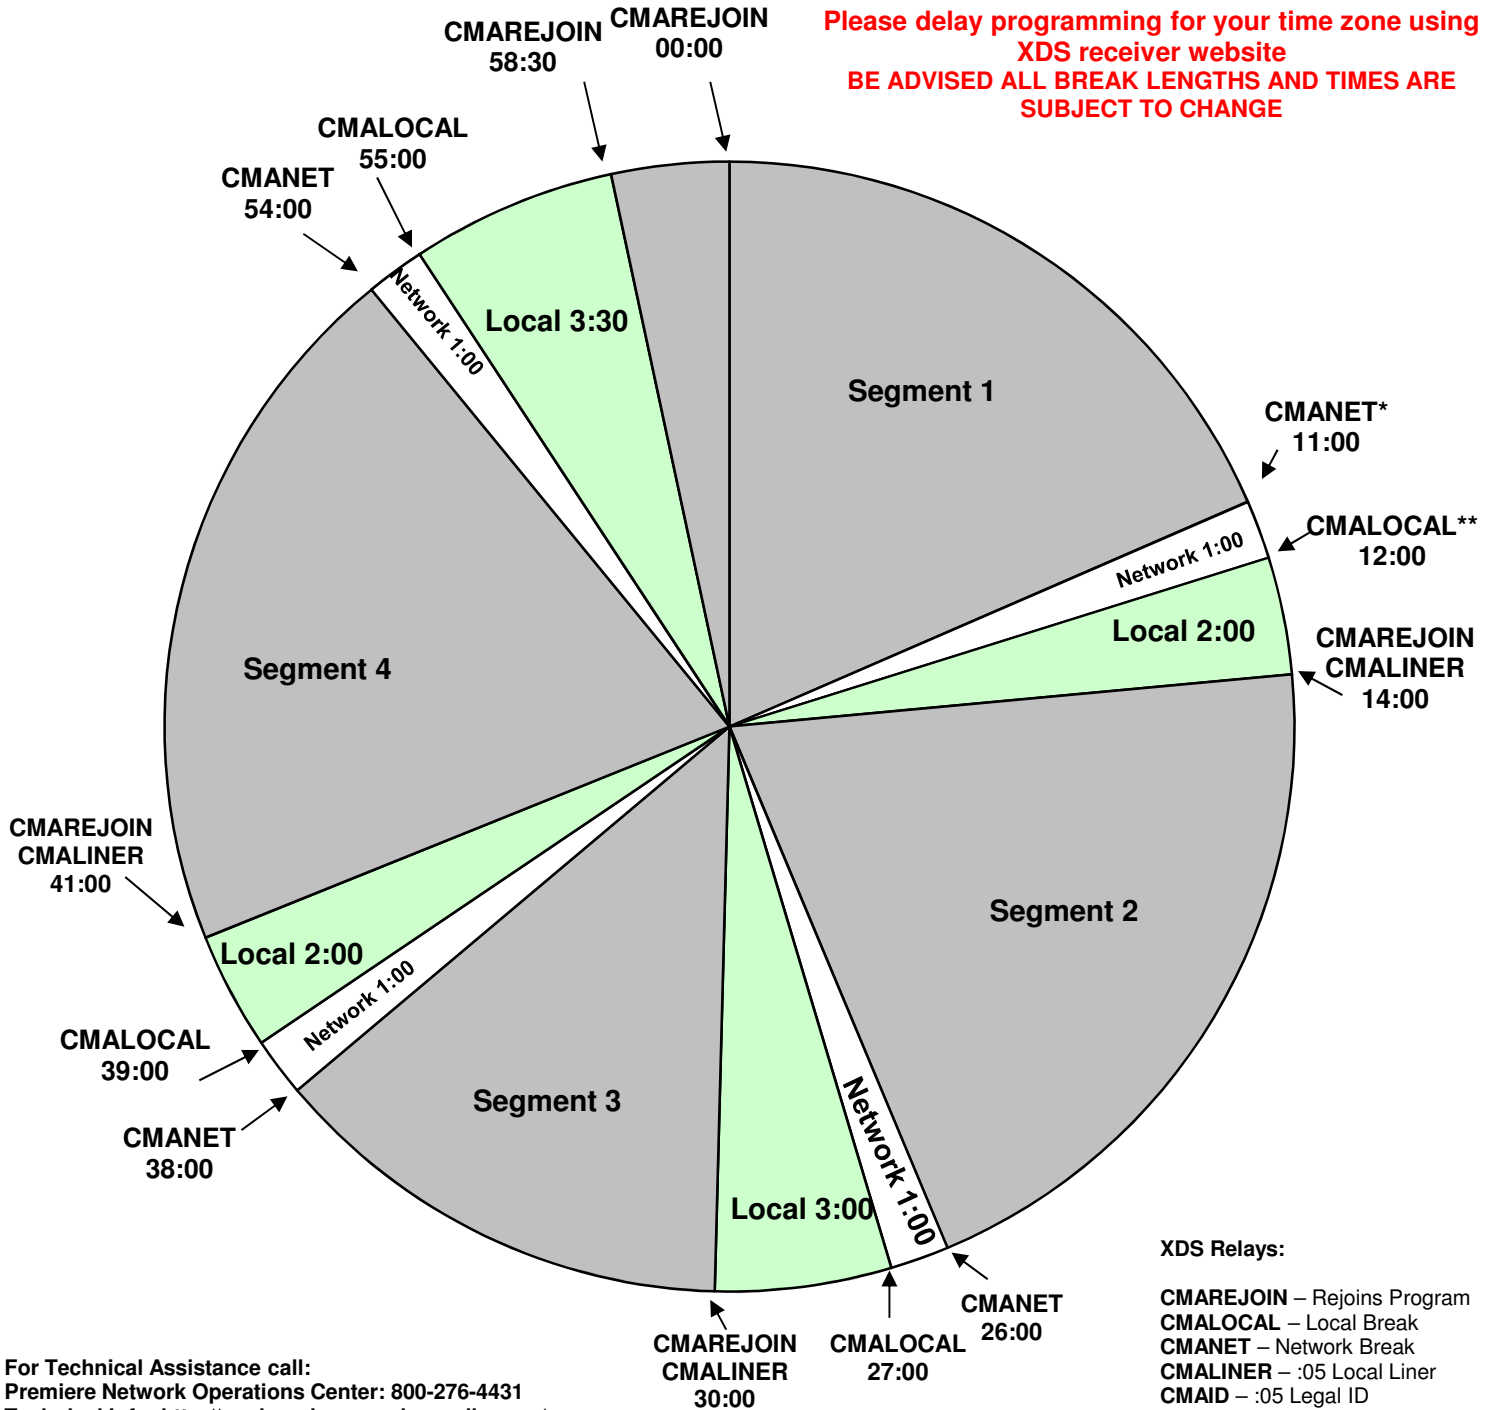

CMA Awards

iHeartMedia Stations

XDS Program: CMAS - 2015

Effective Date: November 4th, 2015

Premiere XDS PRO4-P Satellite

8:00pm - 11:00pm Eastern /Pacific

7:00pm - 10:00pm Central/Mountain

Hour 1

**Please delay programming for your time zone using XDS receiver website
BE ADVISED ALL BREAK LENGTHS AND TIMES ARE SUBJECT TO CHANGE**

For Technical Assistance call:
Premiere Network Operations Center: 800-276-4431
Technical Info: <http://engineering.premiereradio.com/>

premiere
NETWORKS

FOR ALL BREAKS
 * Non-iHeart Local Trigger
 ** iHeart Local (after network spot)

All Breaks Float
 All Times Subject to Change
 Local Breaks Length Subject to Change