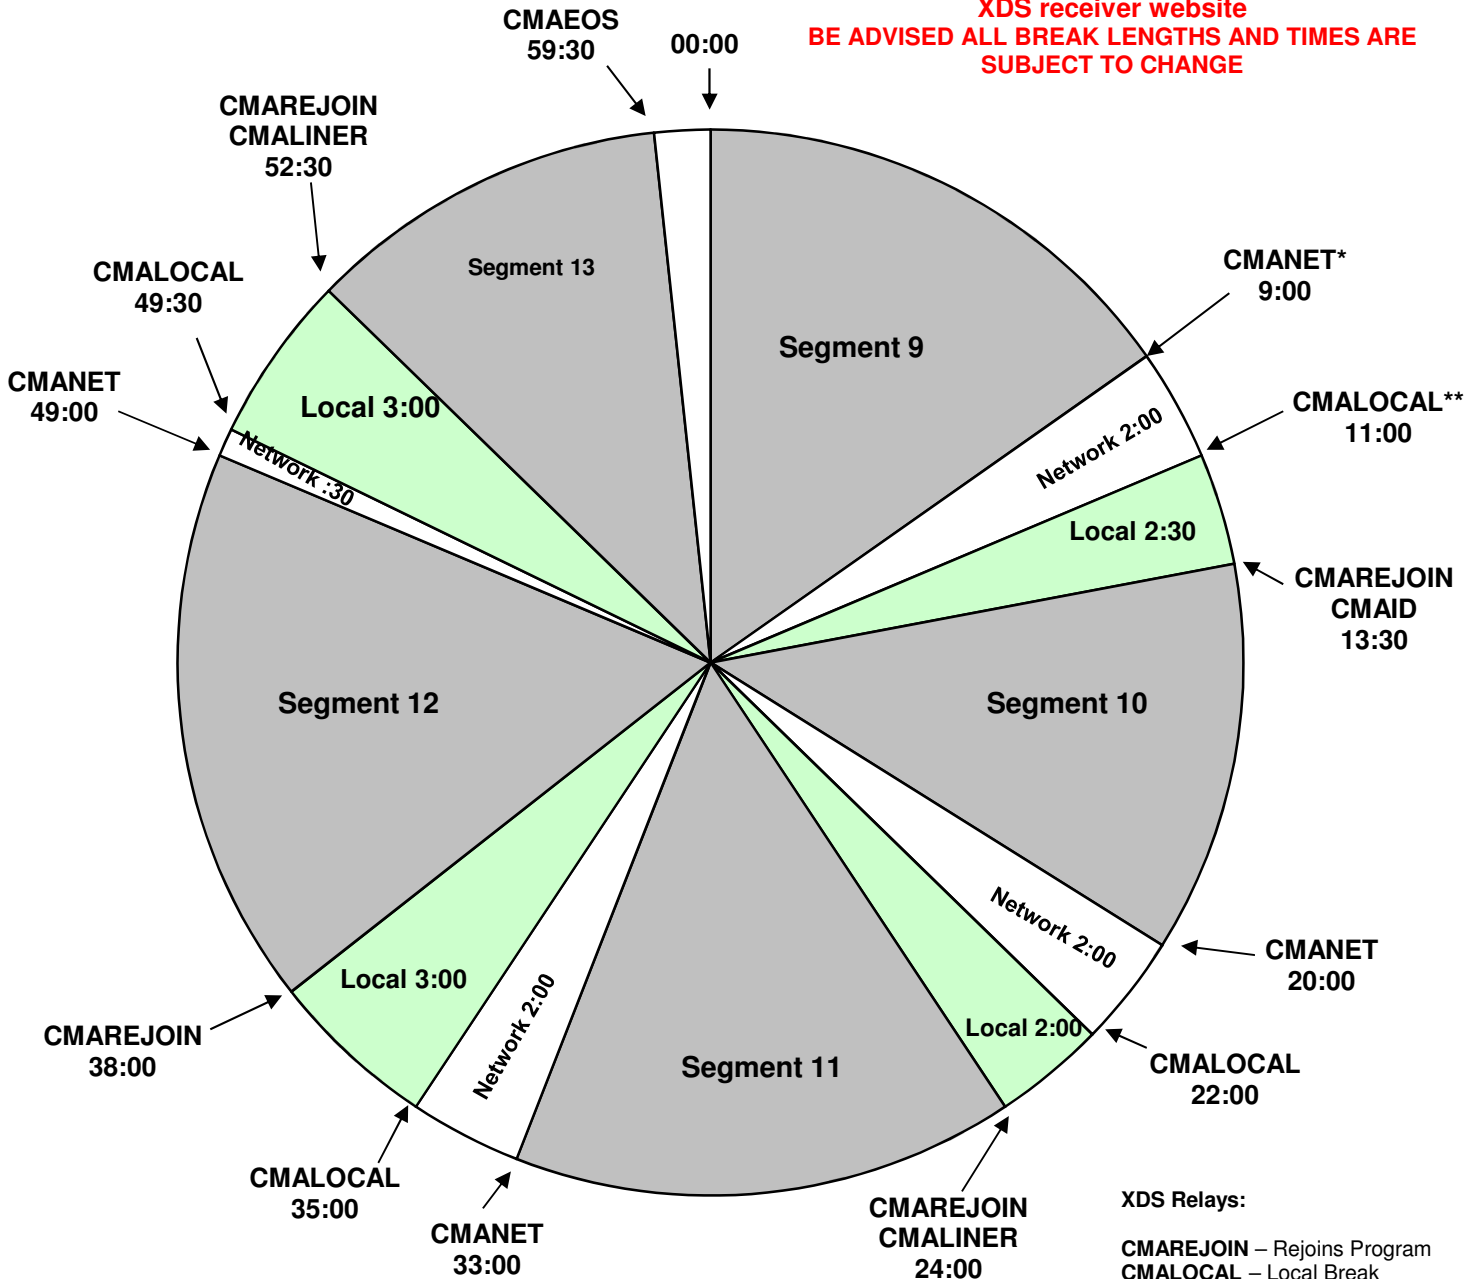

# CMA Awards

**iHeartMedia Stations**

**XDS Program: CMAS - 2015**

**Effective Date: November 4th, 2015**

**Premiere XDS PRO4-P Satellite**

**8:00pm - 11:00pm Eastern /Pacific**

**7:00pm - 10:00pm Central/Mountain**

**Hour 3**

**Please delay programming for your time zone using XDS receiver website  
BE ADVISED ALL BREAK LENGTHS AND TIMES ARE SUBJECT TO CHANGE**

**XDS Relays:**

- CMAREJOIN – Rejoins Program
- CMALOCAL – Local Break
- CMANET - Network Break
- CMALINER – :05 Local Liner
- CMAID – :05 Legal ID
- CMAEOS – End of Show

All Breaks Float  
All Times Subject to Change  
Local Breaks Length Subject to Change