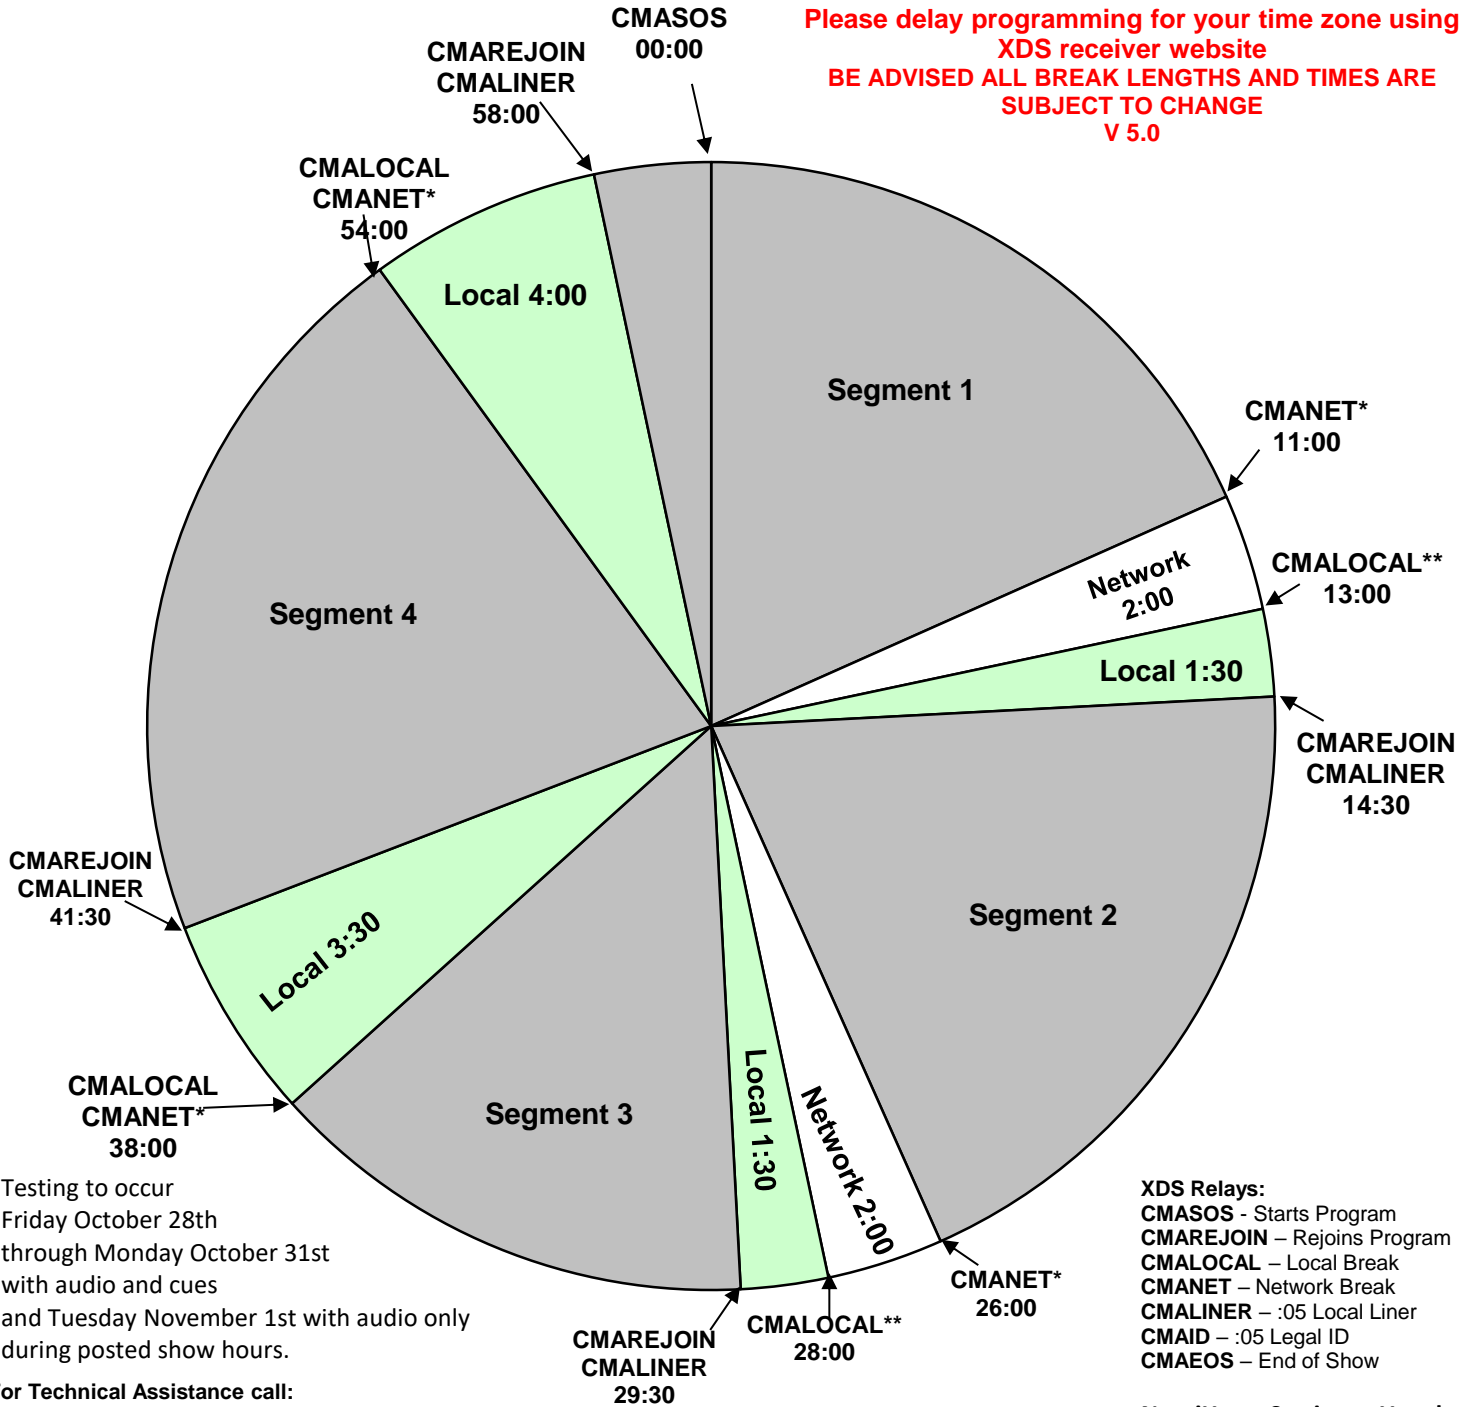

**Please delay programming for your time zone using XDS receiver website
BE ADVISED ALL BREAK LENGTHS AND TIMES ARE SUBJECT TO CHANGE
V 5.0**

Testing to occur
Friday October 28th
through Monday October 31st
with audio and cues
and Tuesday November 1st with audio only
during posted show hours.

Non-iHeart Stations: Use the NET to fire your local content

FOR ALL BREAKS

- * Non-iHeart Local Trigger
- ** iHeart Local (after network spot)

All Breaks Float
All Times Subject to Change
Local Breaks Length Subject to Change