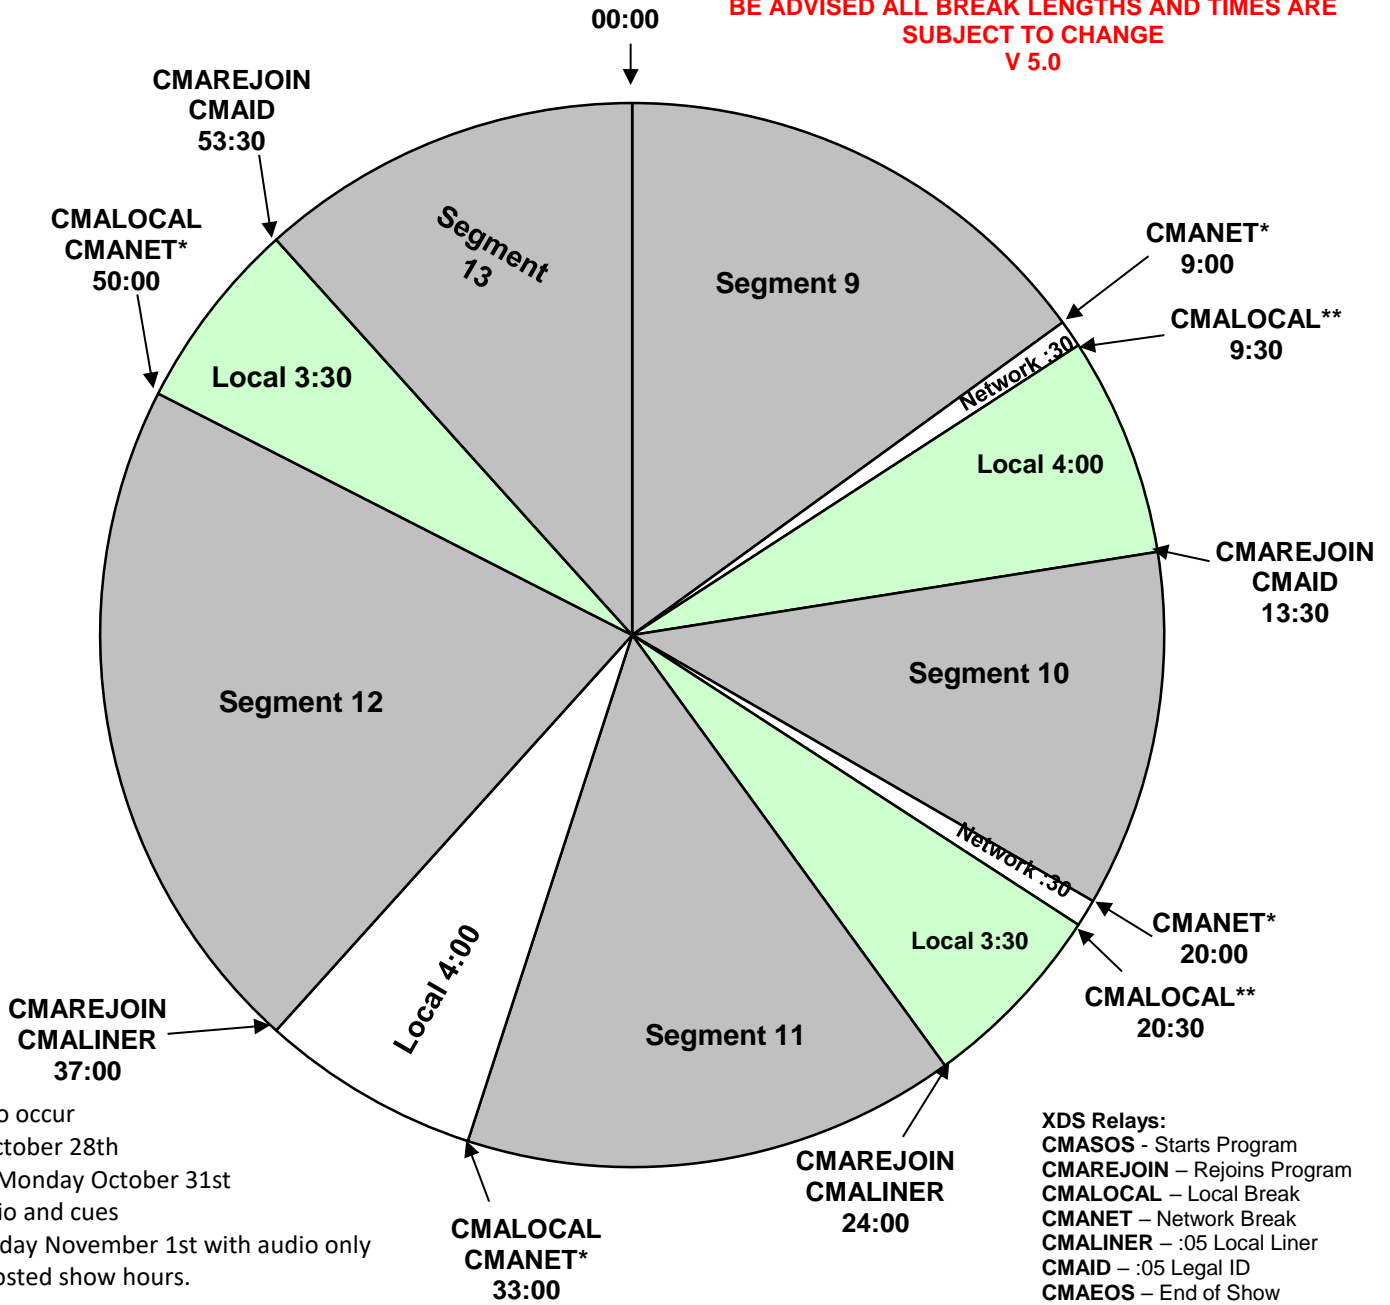

CMA Awards

iHeartMedia Stations

XDS Program: CMAS - 2016

Effective Date: November 2nd, 2016

Premiere XDS PRO4-P Satellite

8:00pm - 11:00pm Eastern /Pacific

7:00pm - 10:00pm Central/Mountain

Hour 3

**Please delay programming for your time zone using XDS receiver website
BE ADVISED ALL BREAK LENGTHS AND TIMES ARE SUBJECT TO CHANGE
V 5.0**

Testing to occur
Friday October 28th
through Monday October 31st
with audio and cues
and Tuesday November 1st with audio only
during posted show hours.

FOR ALL BREAKS
 * Non-iHeart Local Trigger
 ** iHeart Local (after network spot)

Non-iHeart Stations: Use the NET to fire your local content

All Breaks Float
 All Times Subject to Change
 Local Breaks Length Subject to Change