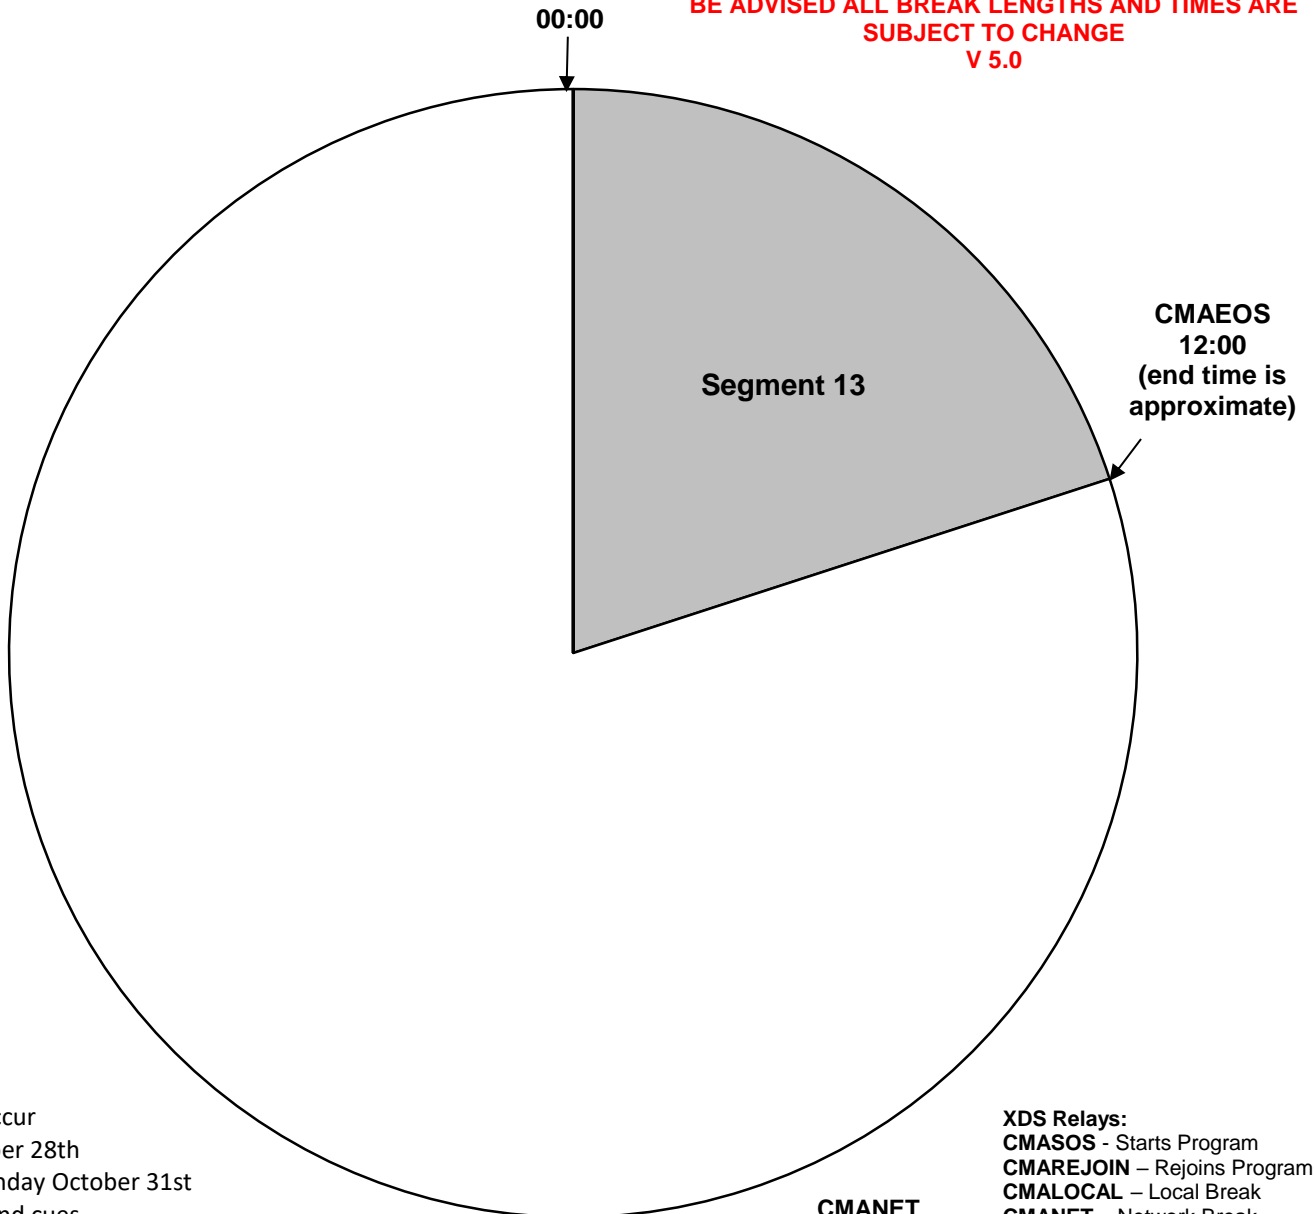

CMA Awards

iHeartMedia Stations

XDS Program: CMAS - 2016

Effective Date: November 2nd, 2016

Premiere XDS PRO4-P Satellite

8:00pm - 11:12pm Eastern /Pacific

7:00pm - 10:12pm Central/Mountain

Hour 4

**Please delay programming for your time zone using XDS receiver website
BE ADVISED ALL BREAK LENGTHS AND TIMES ARE SUBJECT TO CHANGE
V 5.0**

Testing to occur
Friday October 28th
through Monday October 31st
with audio and cues
and Tuesday November 1st with audio only
during posted show hours.

For Technical Assistance call:
Premiere Network Operations Center: 800-276-4431
Technical Info: <http://engineering.premiereradio.com/>