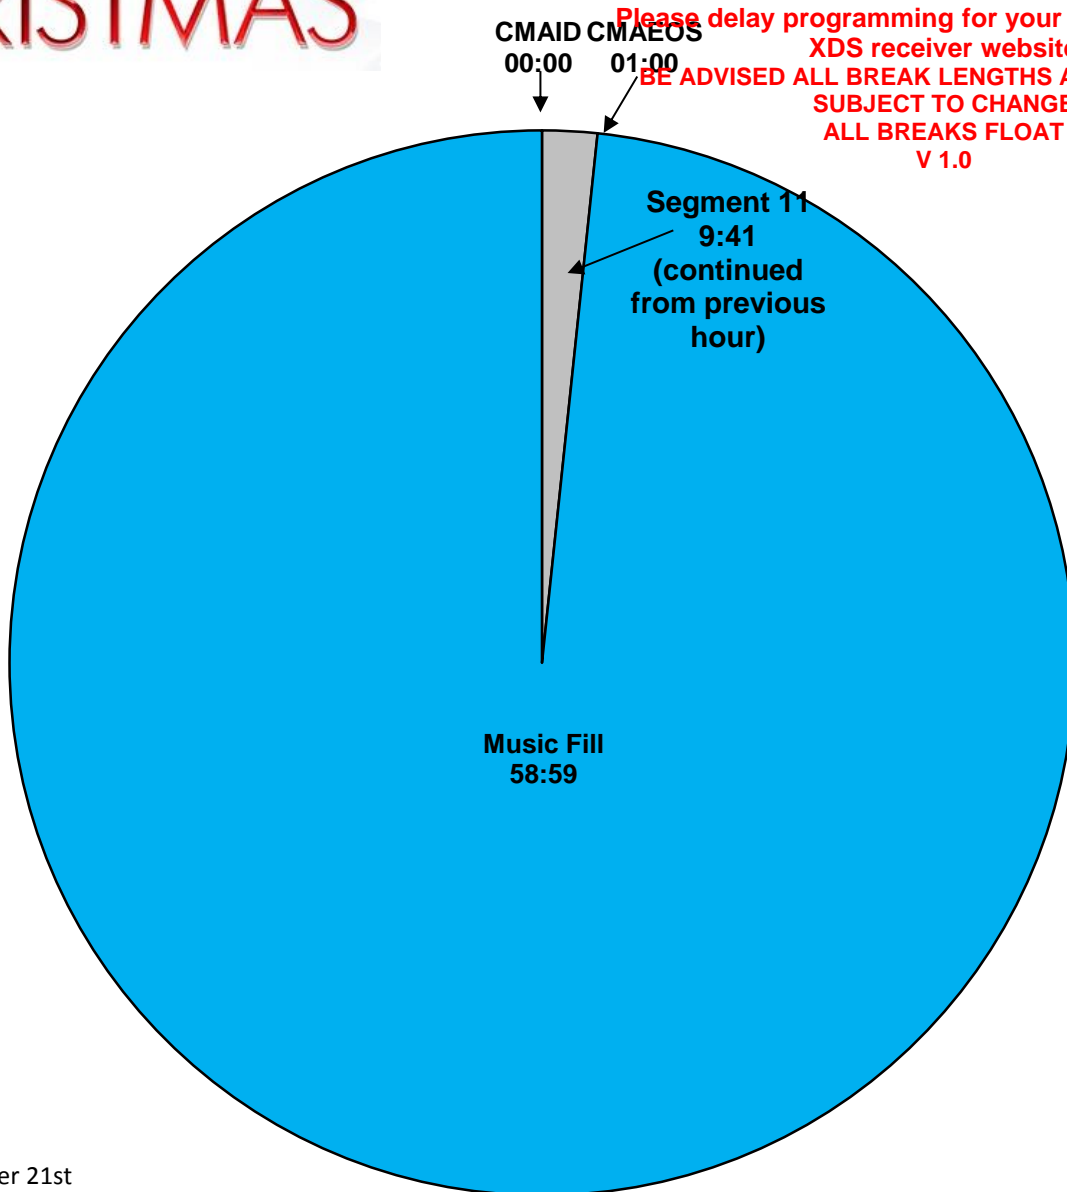

CMA COUNTRY CHRISTMAS

CMA Country Christmas

XDS Program: CMA XMAS
(PID 1036, PGM 40)

Effective Date: November 27th, 2017

Premiere XDS PRO4-P Satellite

8:00pm - 11:00pm Eastern /Pacific

7:00pm - 10:00pm Central/Mountain

7:00PM - 10:00PM Alaska/Hawaii

Hour 3 of 3

Please delay programming for your time zone using
XDS receiver website
**BE ADVISED ALL BREAK LENGTHS AND TIMES ARE
SUBJECT TO CHANGE
ALL BREAKS FLOAT
V 1.0**

Testing to occur
Tuesday November 21st
through Saturday November 25th
with audio and cues
and Sunday November 26th with audio only
during posted show hours.

For Technical Assistance call:
Premiere Network Operations Center: 800-276-4431
Technical Info: <http://engineering.premiereradio.com/>

premiere
NETWORKS

XDS Relays:
CMASOS - Starts Program
CMAREJOIN - Rejoins Program
CMALOCAL - Local Break
CMALINER - :05 Dry Local Liner
CMAID - :05 Dry Legal ID
CMAEOS - End of Show

All Breaks Float
All Times Subject to Change
Local Breaks Length Subject to
Change