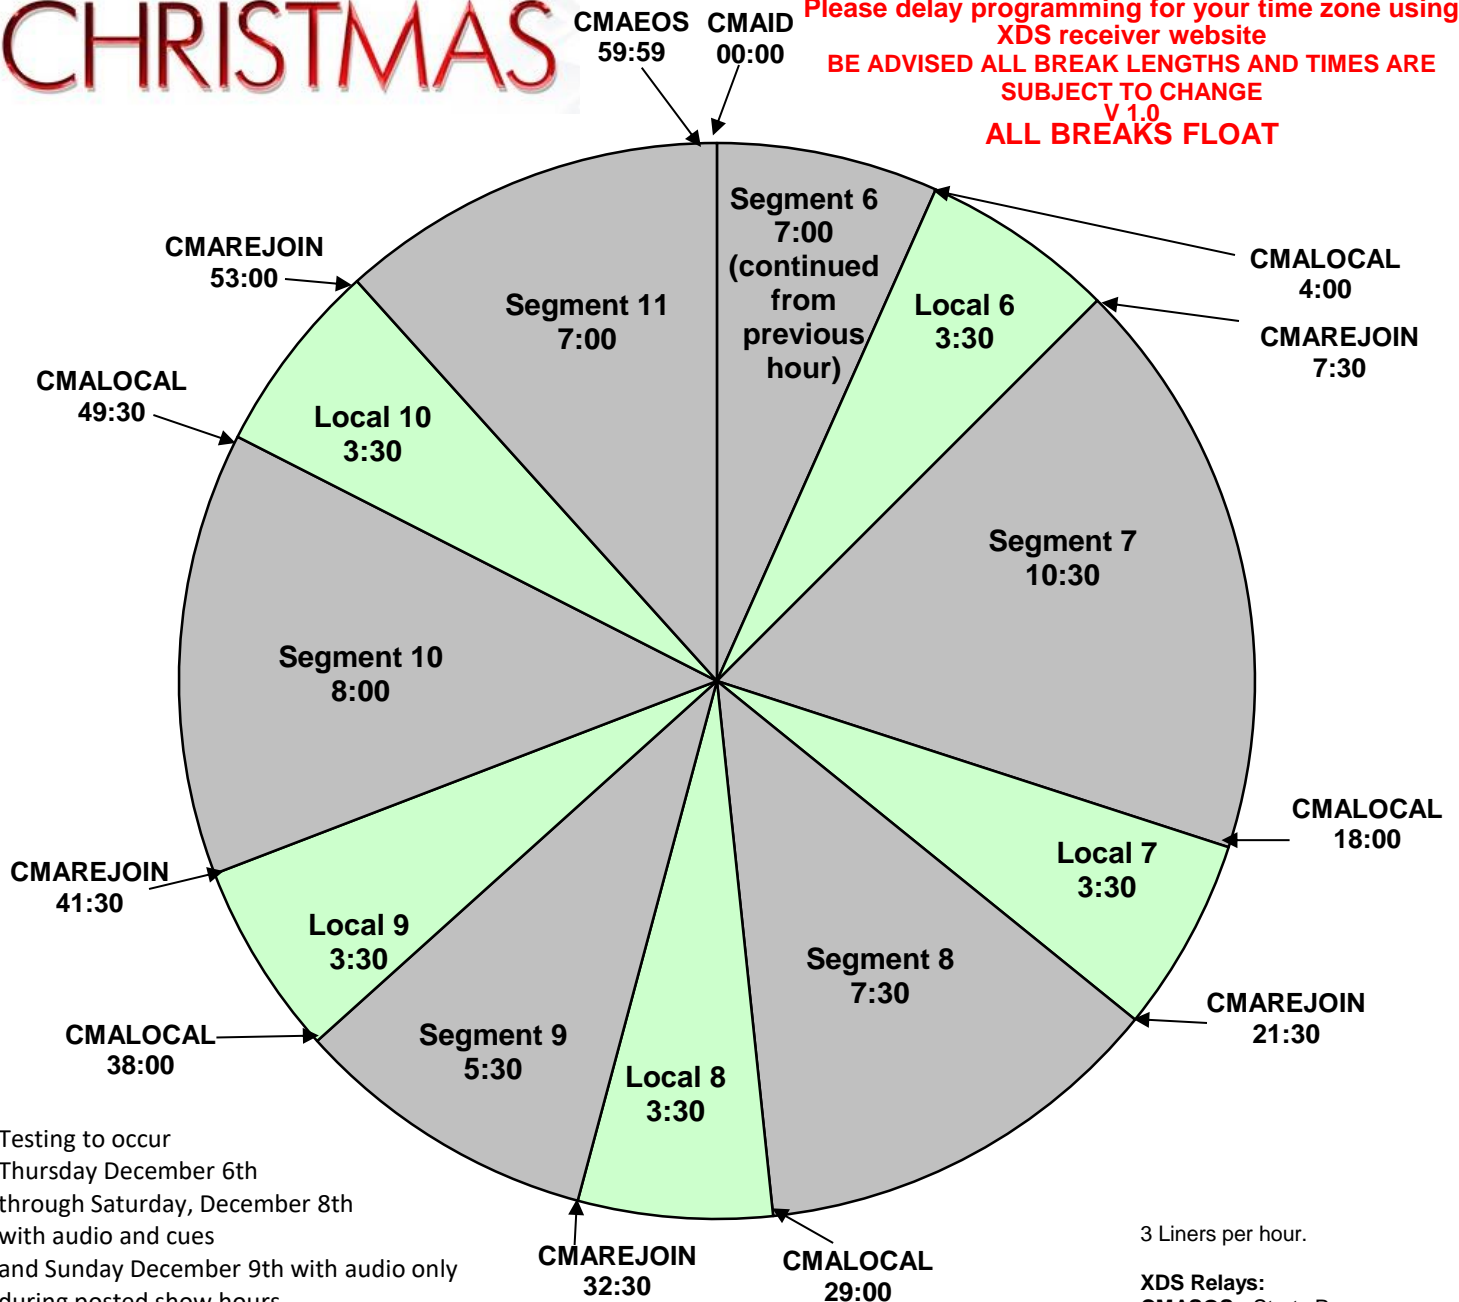

## CMA Country Christmas

XDS Program: CMA XMAS  
(PID 107B, PGM 106)

Effective Date: December 10th, 2018

Premiere XDS PRO4-P Satellite

8:00pm - 10:00pm Eastern /Pacific

7:00pm - 9:00pm Central/Mountain

7:00PM - 9:00PM Alaska/Hawaii

Hour 2 of 2

Please delay programming for your time zone using  
XDS receiver website  
BE ADVISED ALL BREAK LENGTHS AND TIMES ARE  
SUBJECT TO CHANGE  
V.1.0  
ALL BREAKS FLOAT

Testing to occur  
Thursday December 6th  
through Saturday, December 8th  
with audio and cues  
and Sunday December 9th with audio only  
during posted show hours.

**premiere**  
NETWORKS

All Breaks Float  
All Times Subject to Change  
Local Breaks Length Subject to  
Change