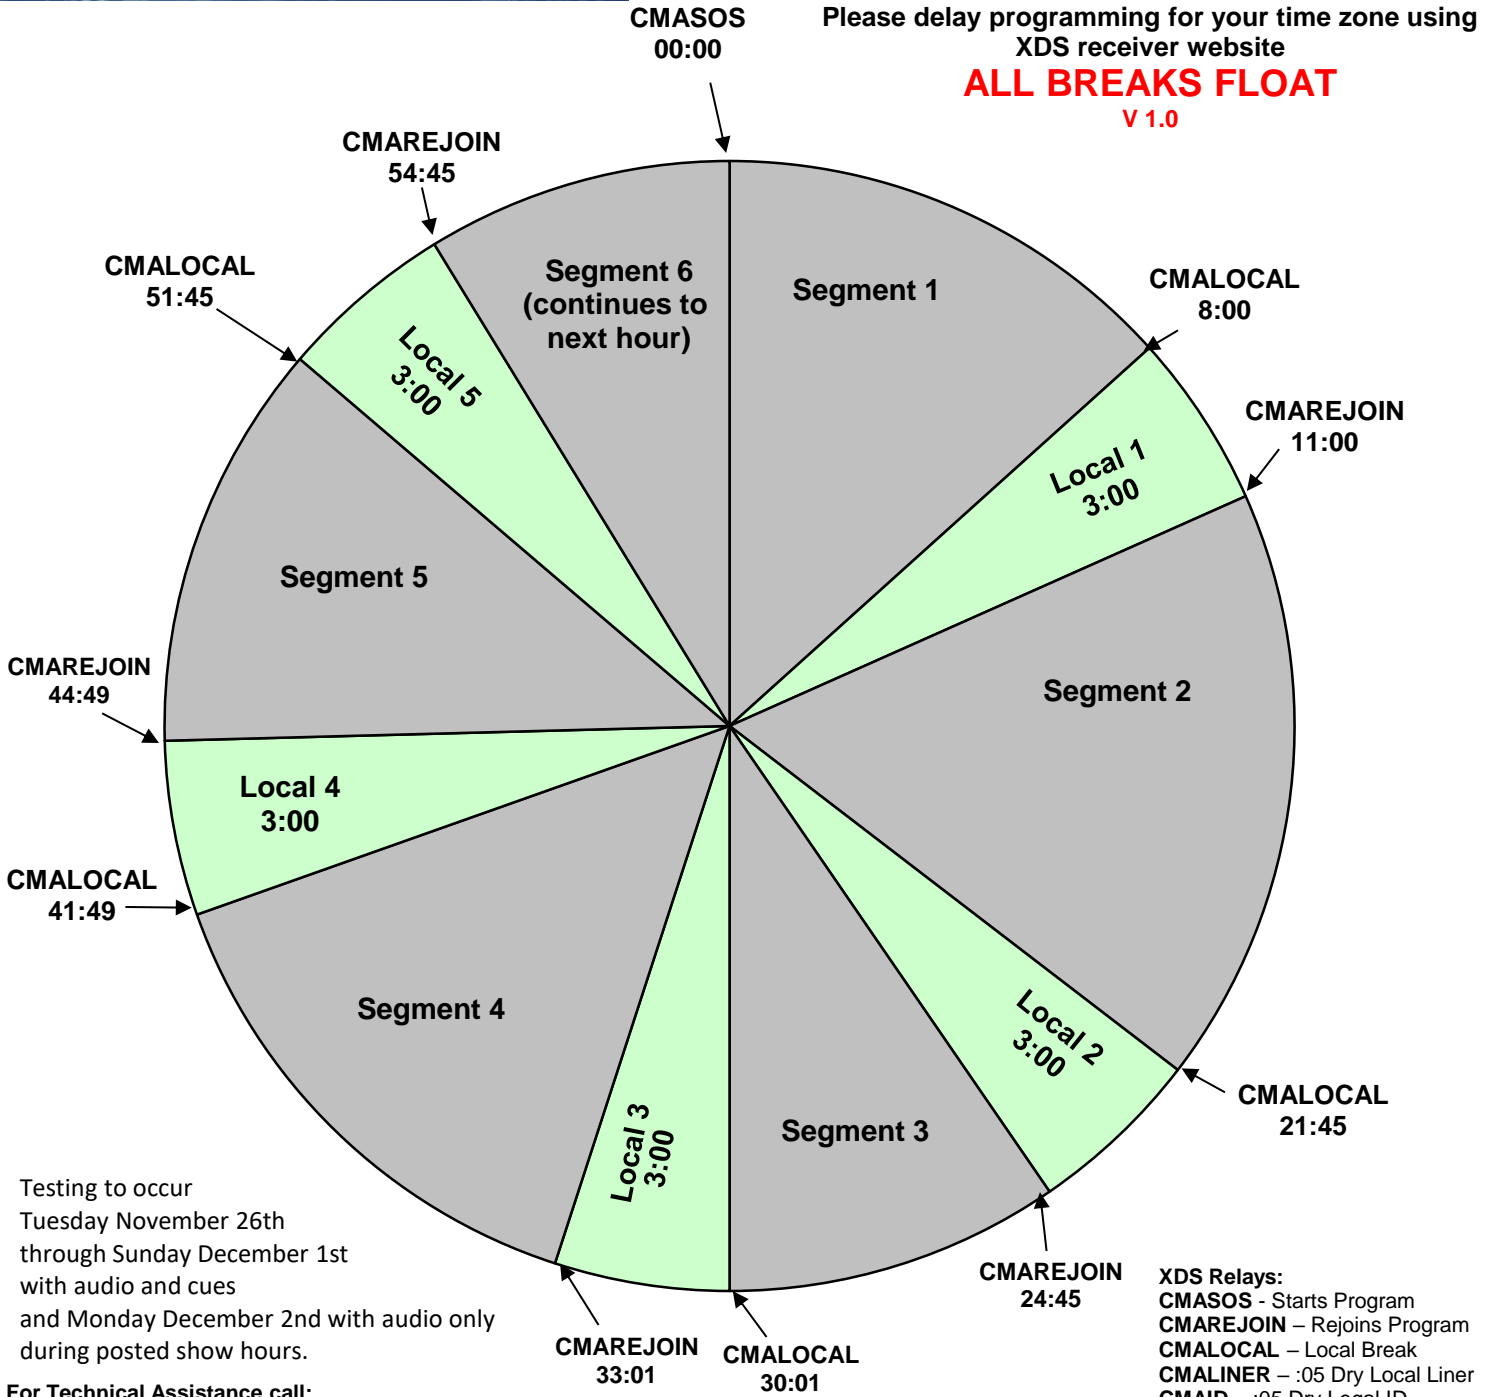

CMA Country Christmas

XDS Program: **CMA XMAS**
(PID 1086, PGM 112)

Effective Date: December 3rd, 2019
 Premiere XDS PRO4-P Satellite
 9:00pm - 11:00pm Eastern /Pacific
 8:00pm - 10:00pm Central/Mountain
 Hour 1 of 2

Please delay programming for your time zone using
 XDS receiver website

ALL BREAKS FLOAT
 V 1.0

Testing to occur
 Tuesday November 26th
 through Sunday December 1st
 with audio and cues
 and Monday December 2nd with audio only
 during posted show hours.

All Breaks Float
 All Times Subject to Change
 Local Breaks Length Subject to Change