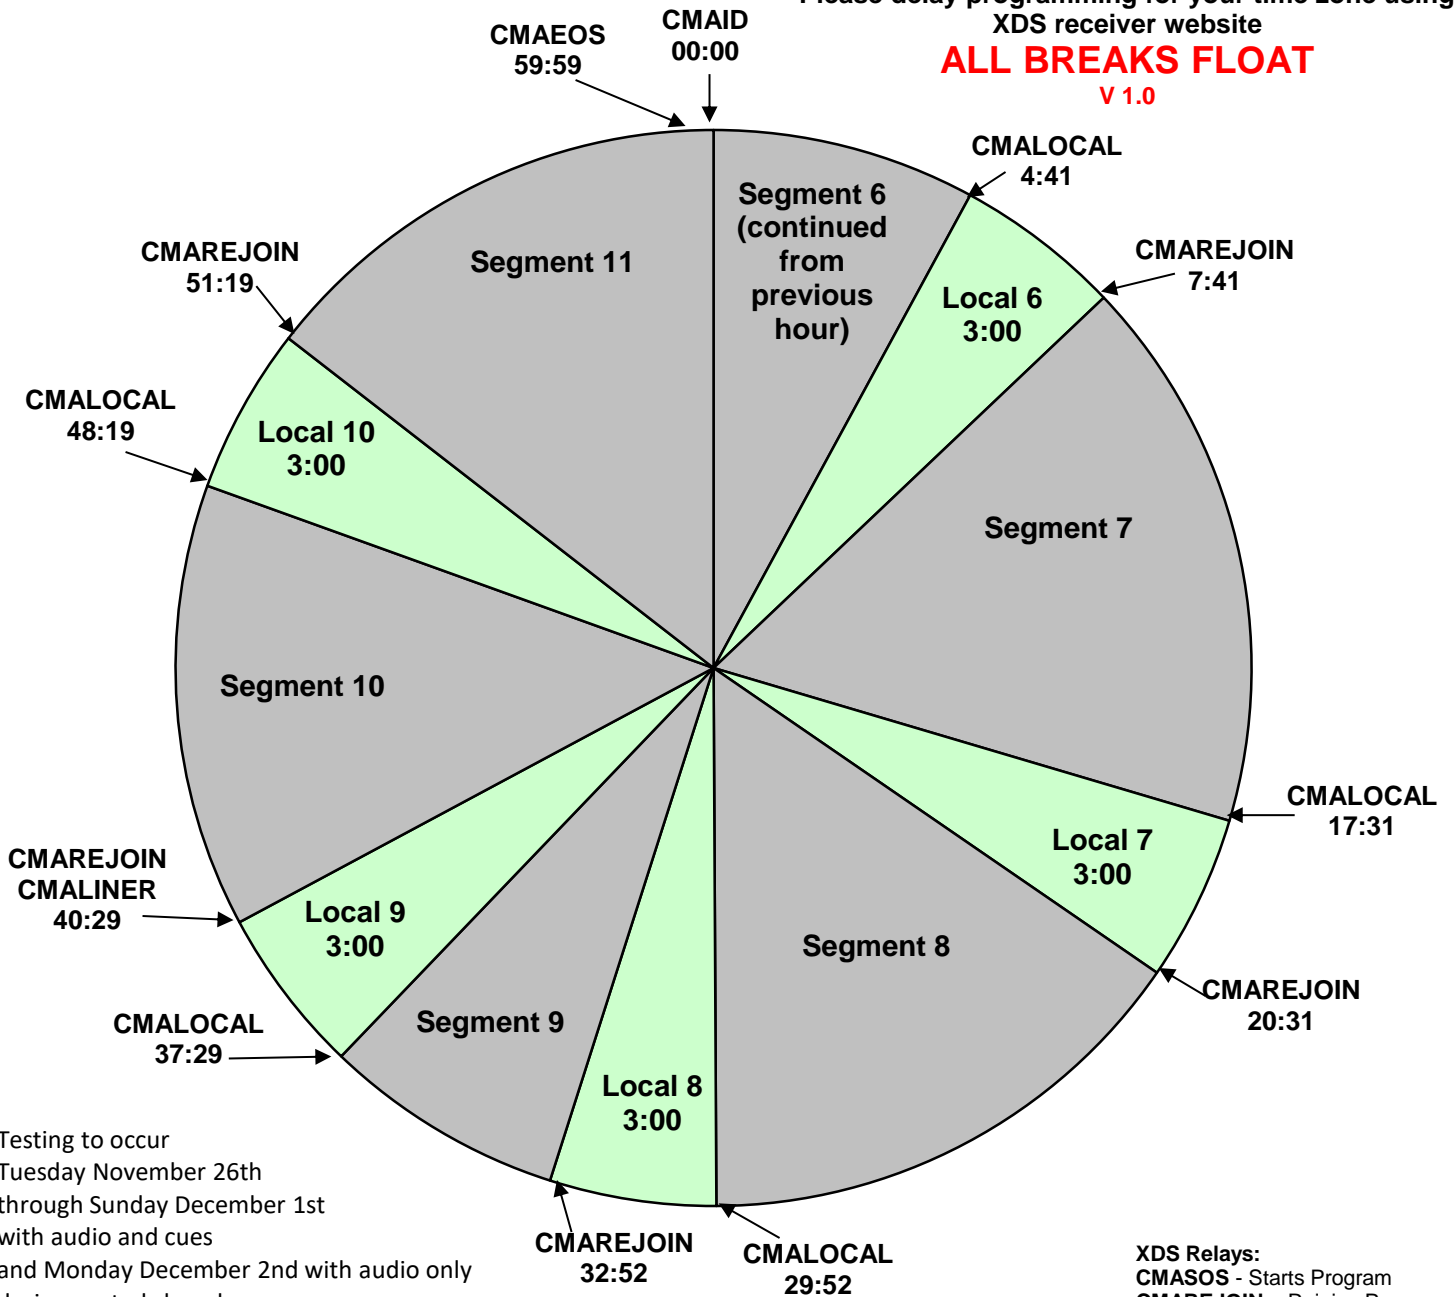

CMA Country Christmas

XDS Program: **CMA XMAS**
(PID 1086, PGM 112)

Effective Date: December 3rd, 2019

Premiere XDS PRO4-P Satellite

9:00pm - 11:00pm Eastern /Pacific

8:00pm - 10:00pm Central/Mountain

Hour 2 of 2

Please delay programming for your time zone using
XDS receiver website

ALL BREAKS FLOAT
V 1.0

Testing to occur
Tuesday November 26th
through Sunday December 1st
with audio and cues
and Monday December 2nd with audio only
during posted show hours.

All Breaks Float
All Times Subject to Change
Local Breaks Length Subject to Change