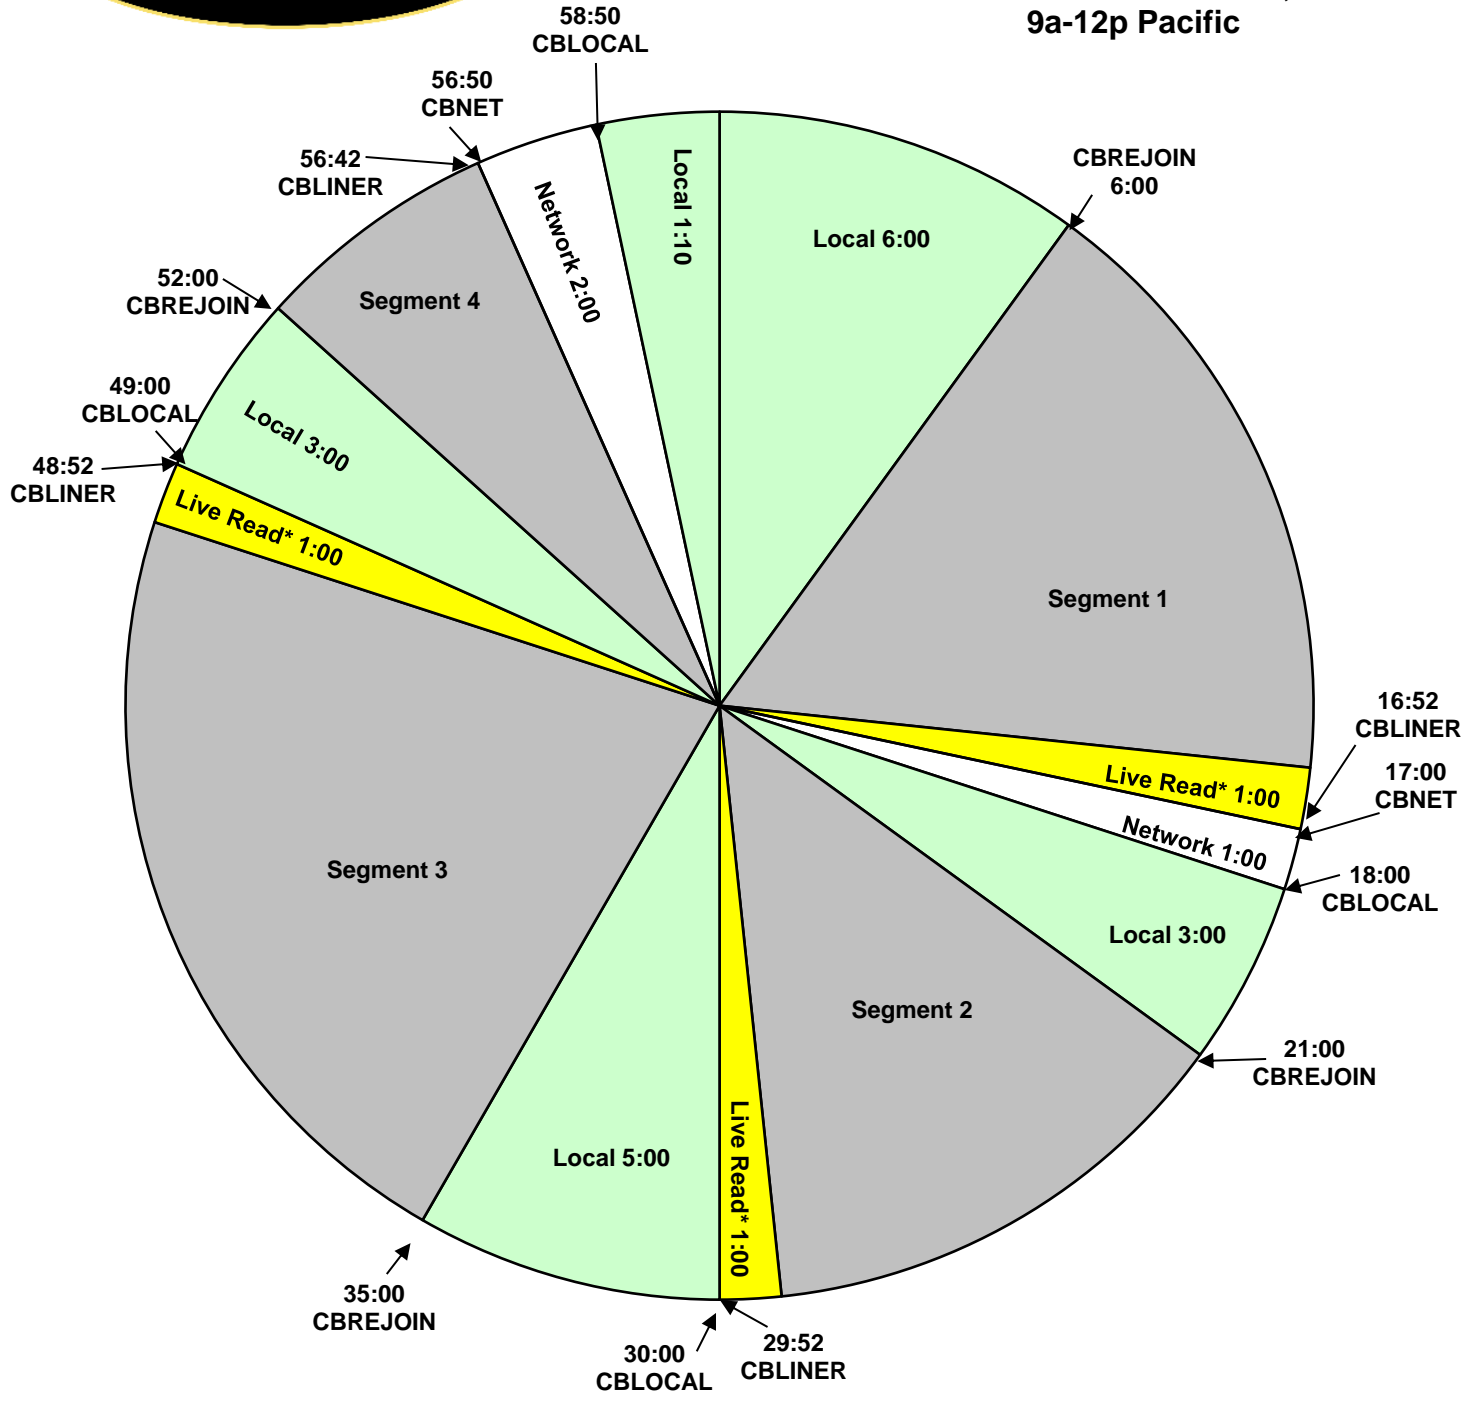

**The Clay Travis and Buck Sexton Show**  
**WEEKDAY PROGRAM CLOCK**  
 Premiere XDS PRO4-P Satellite  
 Effective Date: June 21st, 2021  
 9a-12p Pacific

For Technical Assistance Call  
 Premiere Network Operations Center: (800) 276-4431  
 Technical Info: <http://engineering.premiereradio.com>

Hard outs for Local Breaks at 30:00 and 58:50.  
 \*Live reads may float to another position in the hour.  
 Other breaks float.  
 CBREJOIN: local streaming start.  
 CBLINER: fires local :08-second liner.  
 CBLOCAL: fires local break.  
 CBNET: local streaming stop.