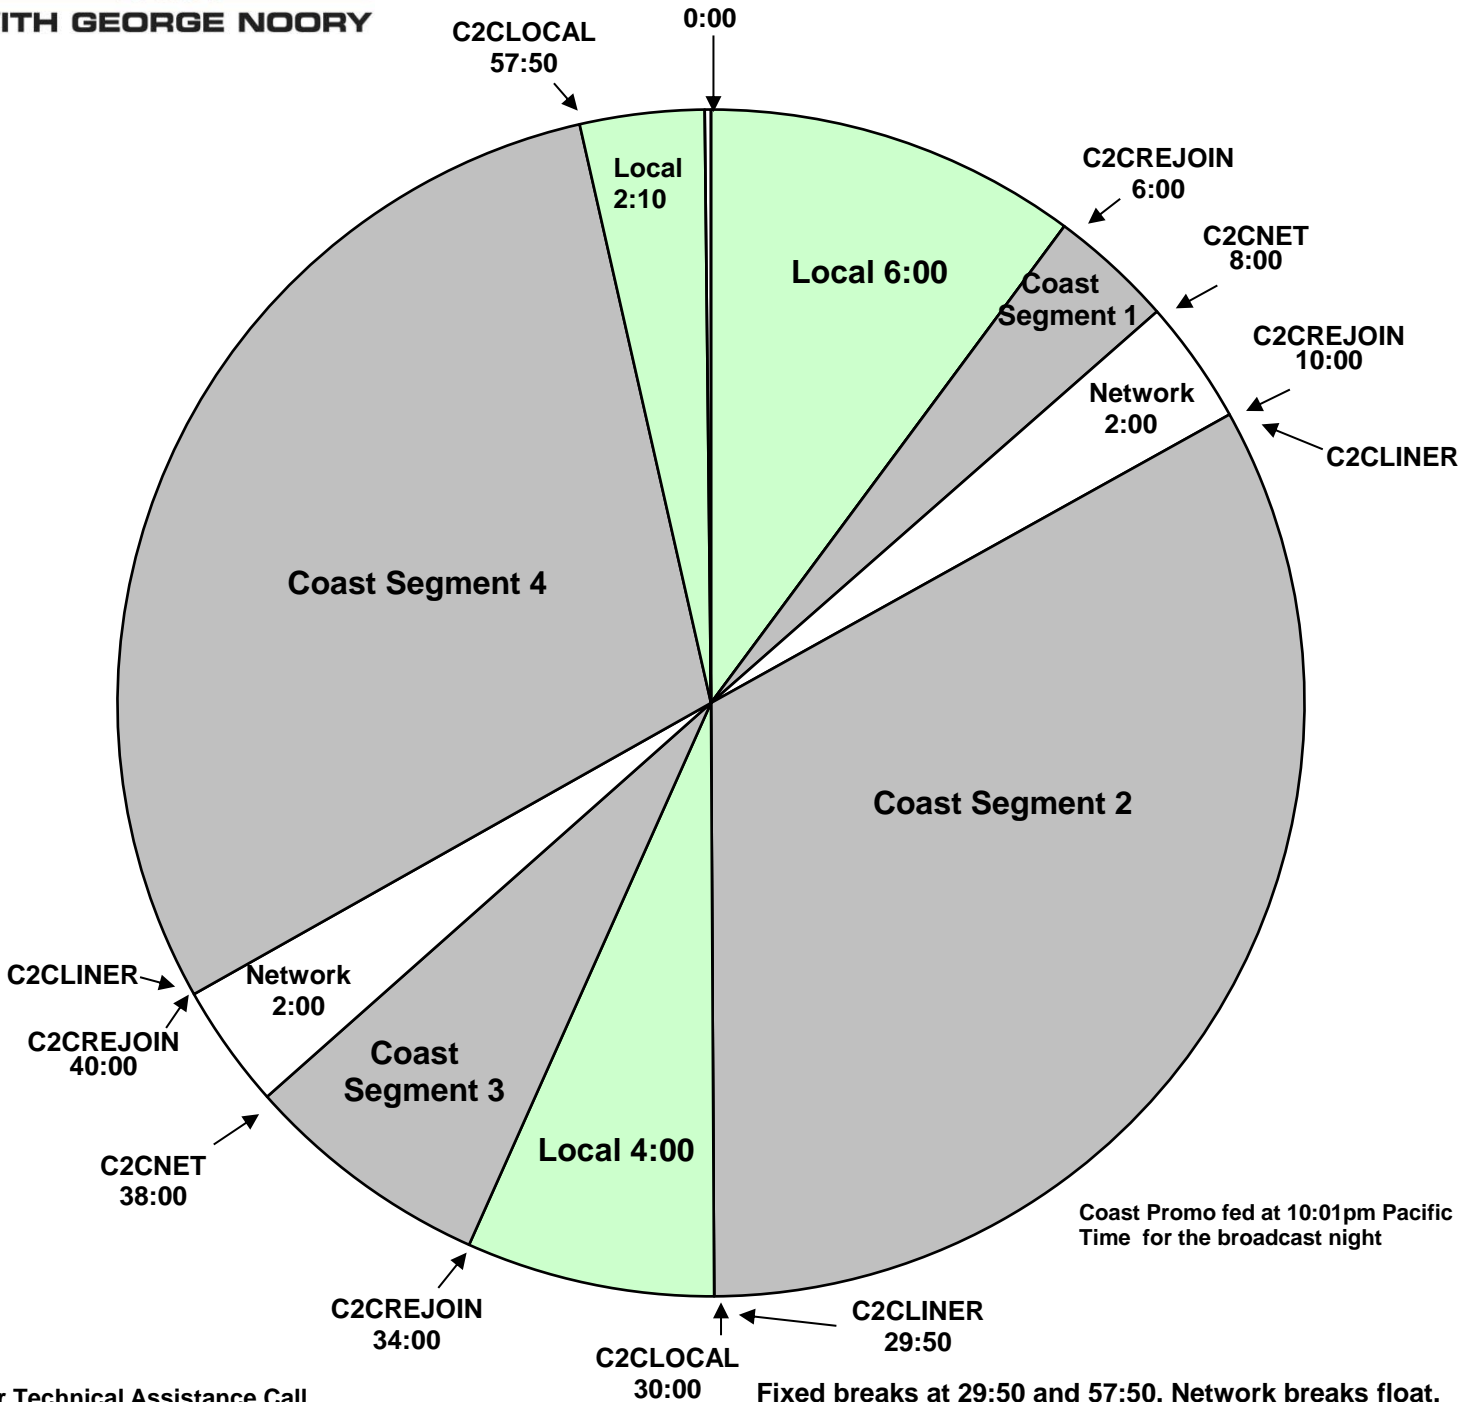

WITH GEORGE NOORY

**PROGRAM CLOCK**  
 Premiere XDS PRO4-P Satellite  
 Monday - Friday 10pm - 3\*am Pacific  
 Tuesday - Saturday 1am - 6\*am Eastern

Coast Promo fed at 10:01pm Pacific Time for the broadcast night

For Technical Assistance Call  
 Premiere Network Operations Center: (800) 276-4431  
 Technical Info: <http://engineering.premiereradio.com>

Fixed breaks at 29:50 and 57:50. Network breaks float.  
 C2CLOCAL fires local breaks.  
 C2CLINER fires :10-second local liners.  
 :10-second rejoin bumpers follow network breaks at 10:00 & 40:00. :20-second rejoin bumper at :34.  
 \*2am hour is repeat of 10pm hour (w/ different spots)  
 Local avails filled with Stacy Cohen Daily Consumer and PSAs  
 Effective October 12, 2011