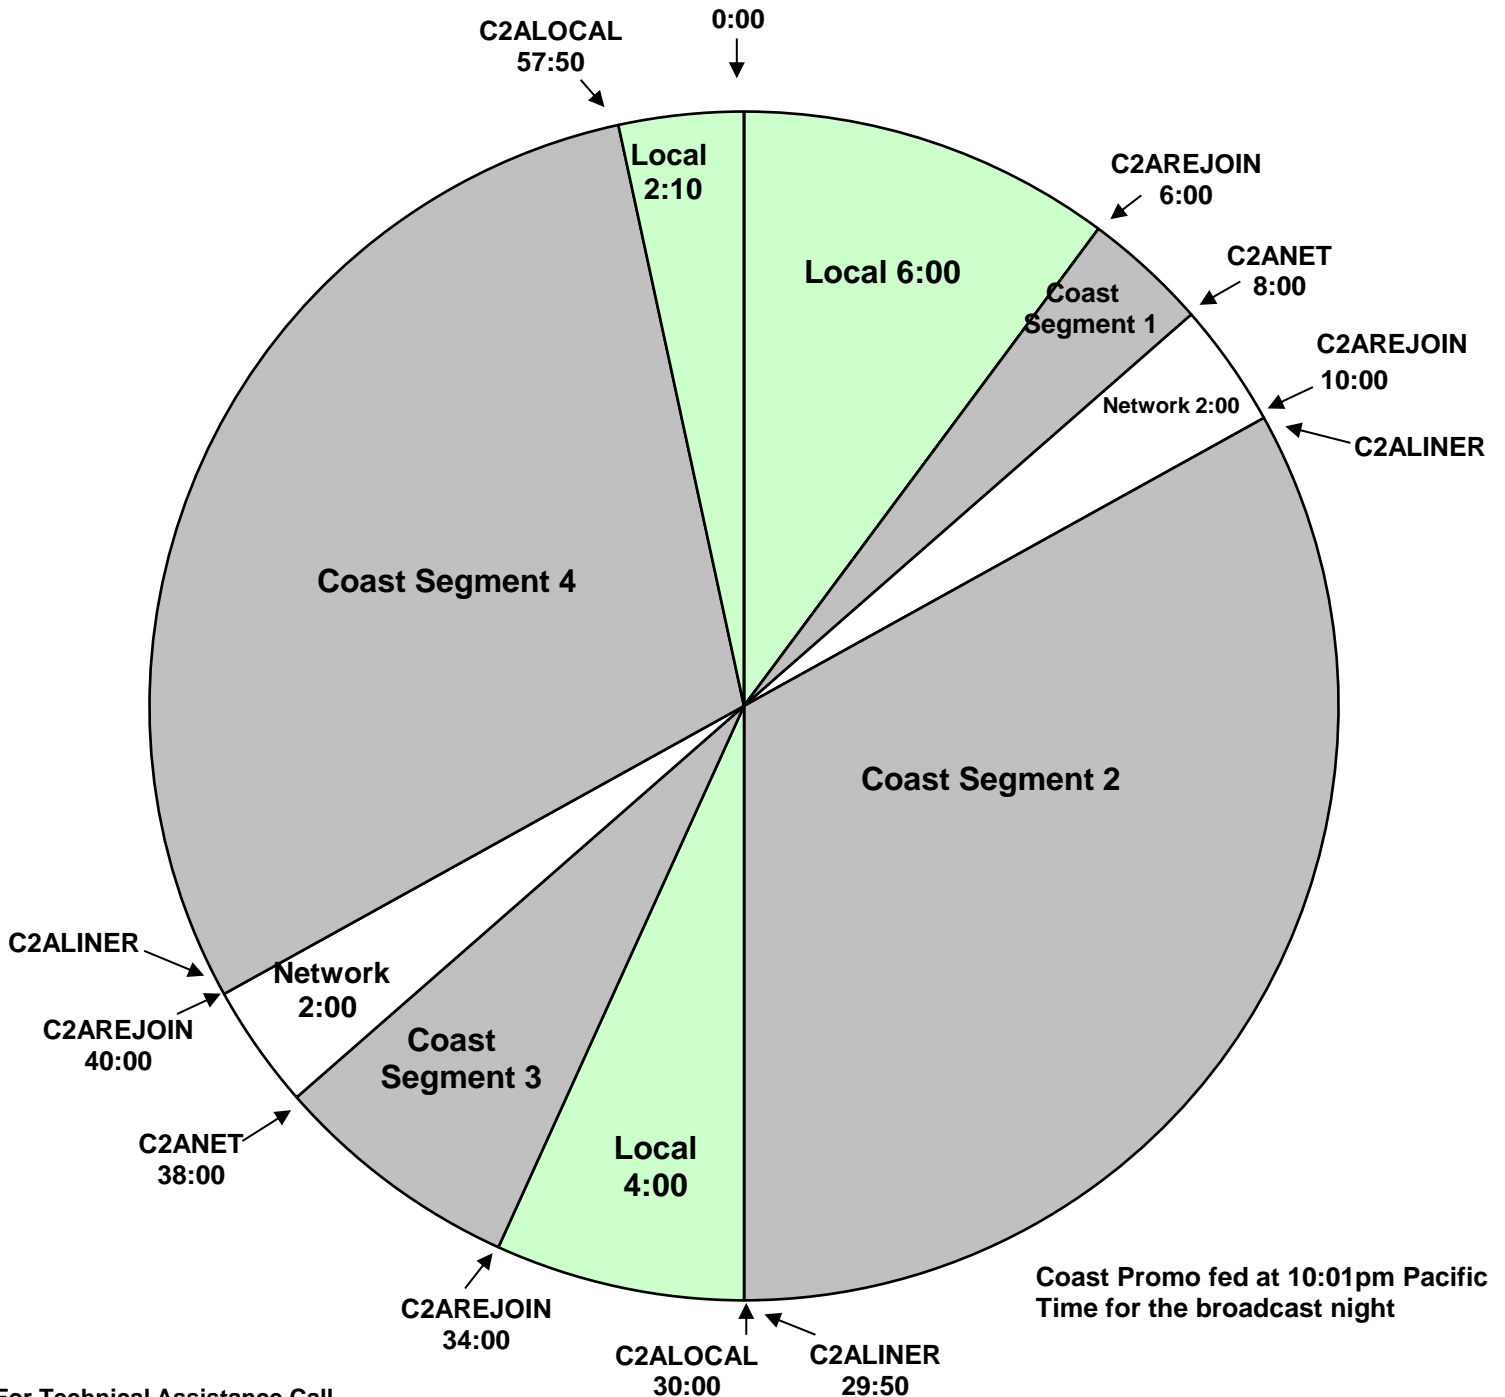

WEEKENDS

PROGRAM CLOCK
 Premiere XDS PRO4-P Satellite
 Saturday & Sunday 10pm - 3*am Pacific
 Sunday & Monday 1am - 6*am Eastern

For Technical Assistance Call
 Premiere Network Operations Center: (800) 276-4431
 Technical Info: <http://engineering.premiereradio.com>

Fixed Breaks at 29:50 & 57:50. Network Breaks Float.
 C2ALOCAL Fires Local Breaks.
 C2ALINER Fires :10-Second Local Liners.
 :10-Second Rejoin Bumpers at 10:00 & 40:00.
 :20-Second Rejoin Bumper at :34.
 *2am hour is repeat of 10pm hour content (w/ different spots)
 Effective October 12, 2011