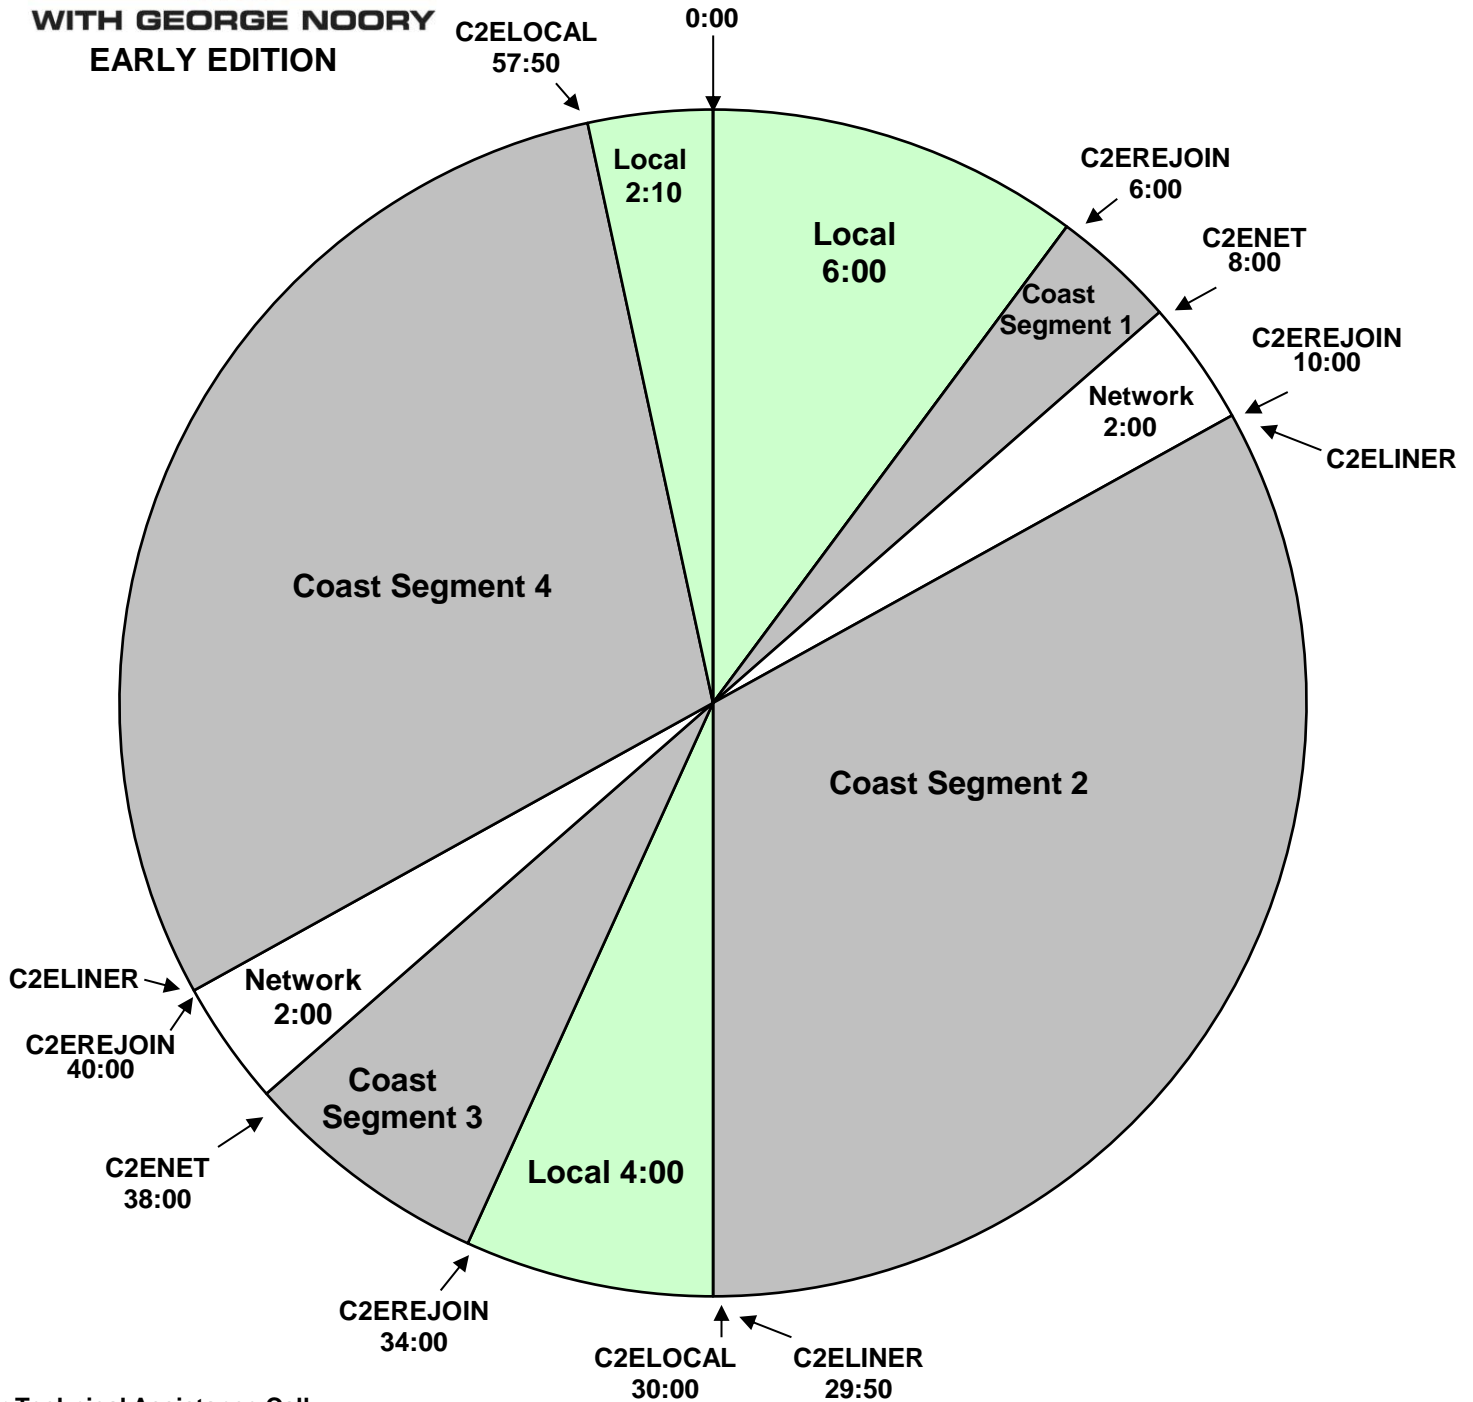

# COAST TO COAST AM

WITH GEORGE NOORY  
EARLY EDITION

**PROGRAM CLOCK**  
Effective November 4th, 2019  
Premiere XDS PRO4-P Satellite  
Monday - Friday 10pm - 1am Eastern  
7pm - 10pm Pacific

For Technical Assistance Call  
Premiere Network Operations Center: (800) 276-4431  
Technical Info: <http://engineering.premierenetworks.com>

**premiere**  
NETWORKS

Fixed breaks at 29:50 and 57:50. Network breaks float.  
C2ELOCAL fires local breaks.  
C2ELINER fires :10-second local liners.  
:10-second rejoin bumpers follow network breaks at 10:00 & 40:00. :20-second rejoin bumper at :34.