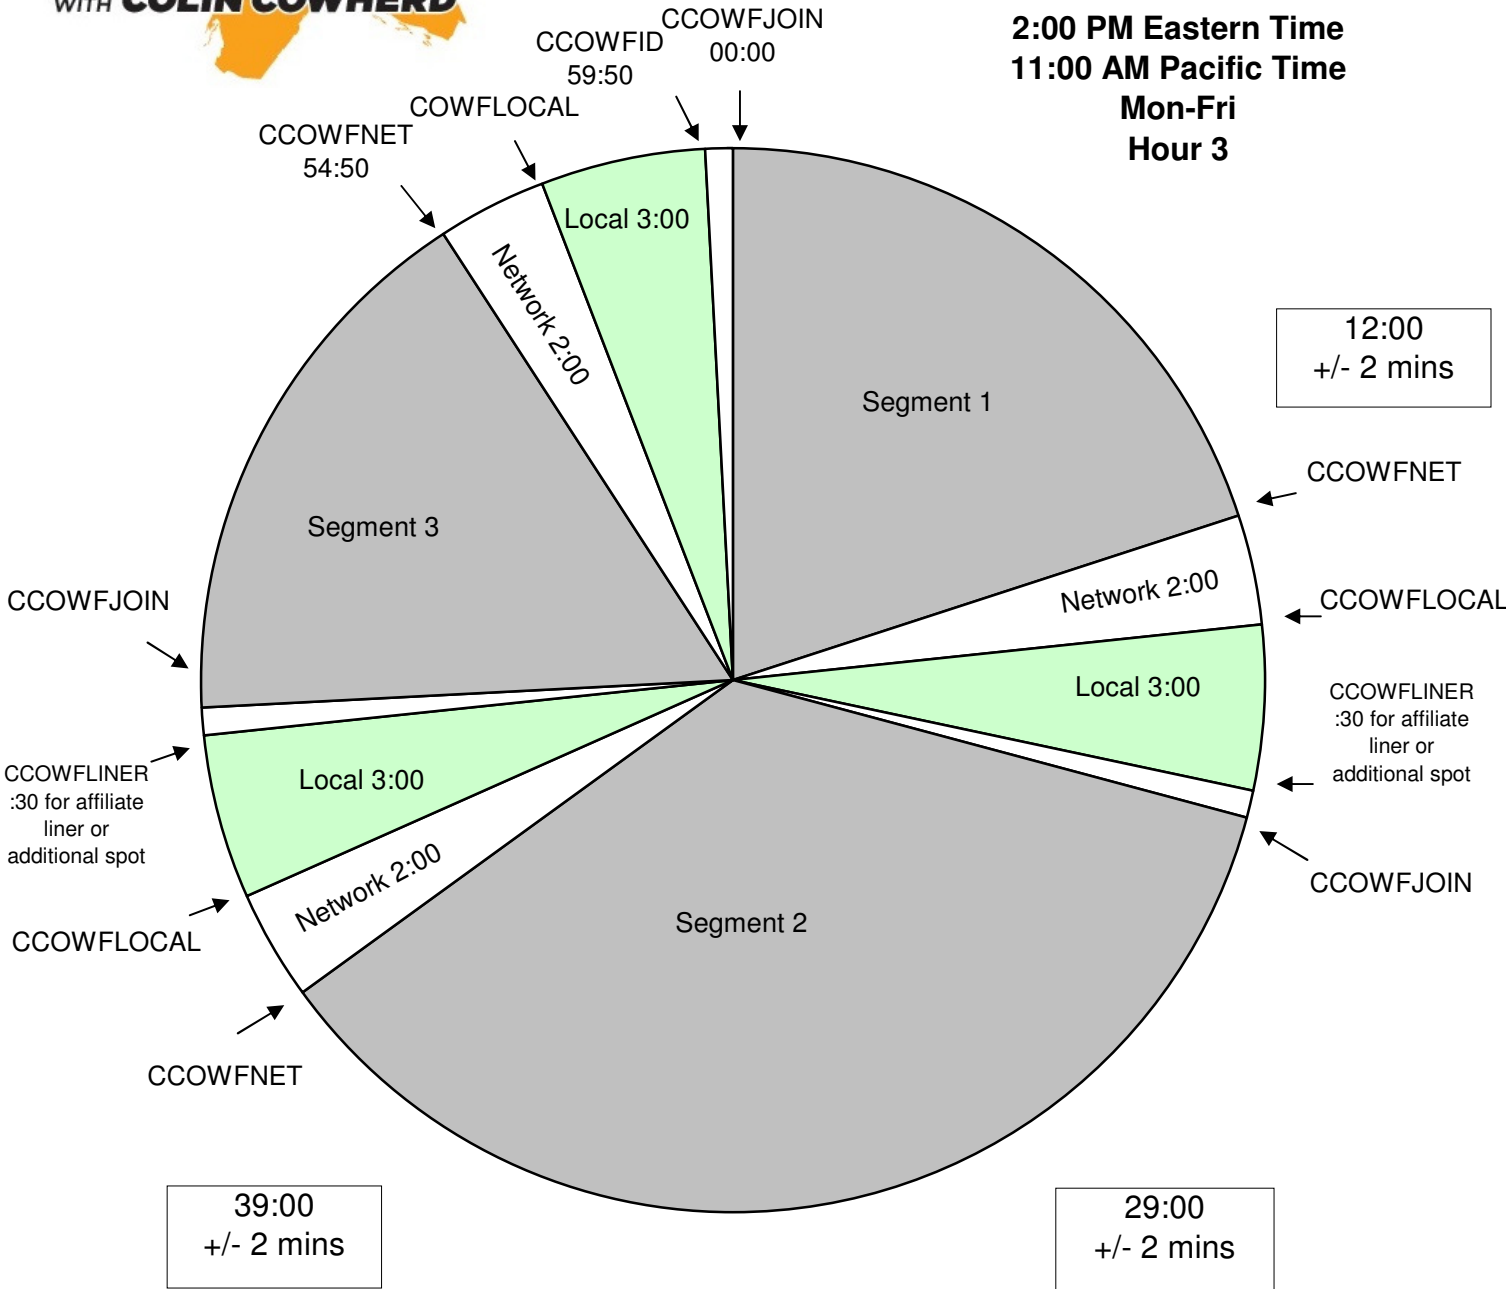

The Herd with Colin Cowherd
Fox Sports Radio
Program Clock

XDS Program: Cowherd - Fox

Effective September 8th, 2015

Premiere XDS PRO4-P Satellite

2:00 PM Eastern Time

11:00 AM Pacific Time

Mon-Fri

Hour 3

Hard Out at 54:50, All Other Breaks Float

For Technical Assistance Call
Premiere Network Operations Center: (800) 276-4431
Technical Info: <http://engineering.premiereradio.com>

At Approx. 30:00, there will be an untimed Update airing on both TV and Radio as part of programming.

1:00 Live Reads within Show Content at approx. 12:00 and 39:00.