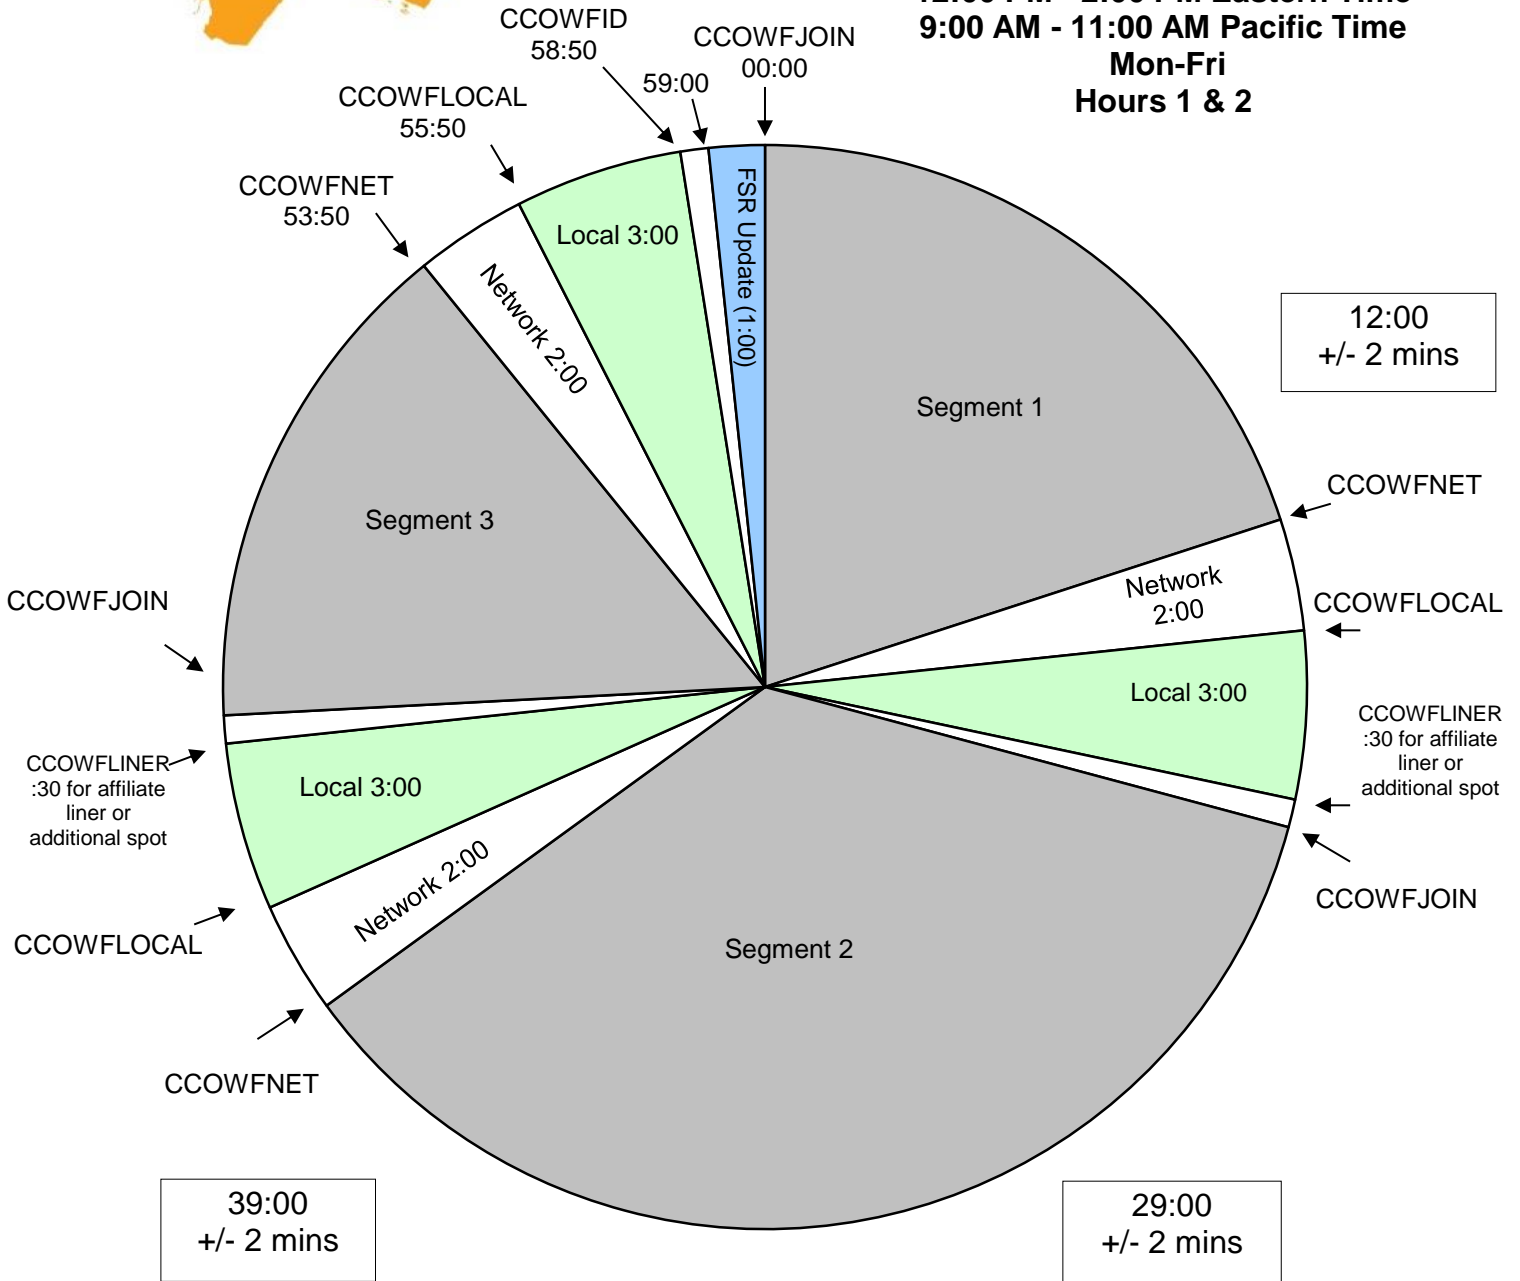

The Herd with Colin Cowherd
 Fox Sports Radio
 Program Clock
 XDS Program: Cowherd - Fox
 Effective September 8th, 2015
 Premiere XDS PRO4-P Satellite
 12:00 PM - 2:00 PM Eastern Time
 9:00 AM - 11:00 AM Pacific Time
 Mon-Fri
 Hours 1 & 2

Hard Out at 53:50, All Other Breaks Float.

No Fox Sports Update in 3rd Hour.

At Approx. 30:00, there will be an untimed Update airing on both TV and Radio as part of programming.

1:00 Live Reads within Show Content at approx. 12:00 and 39:00.