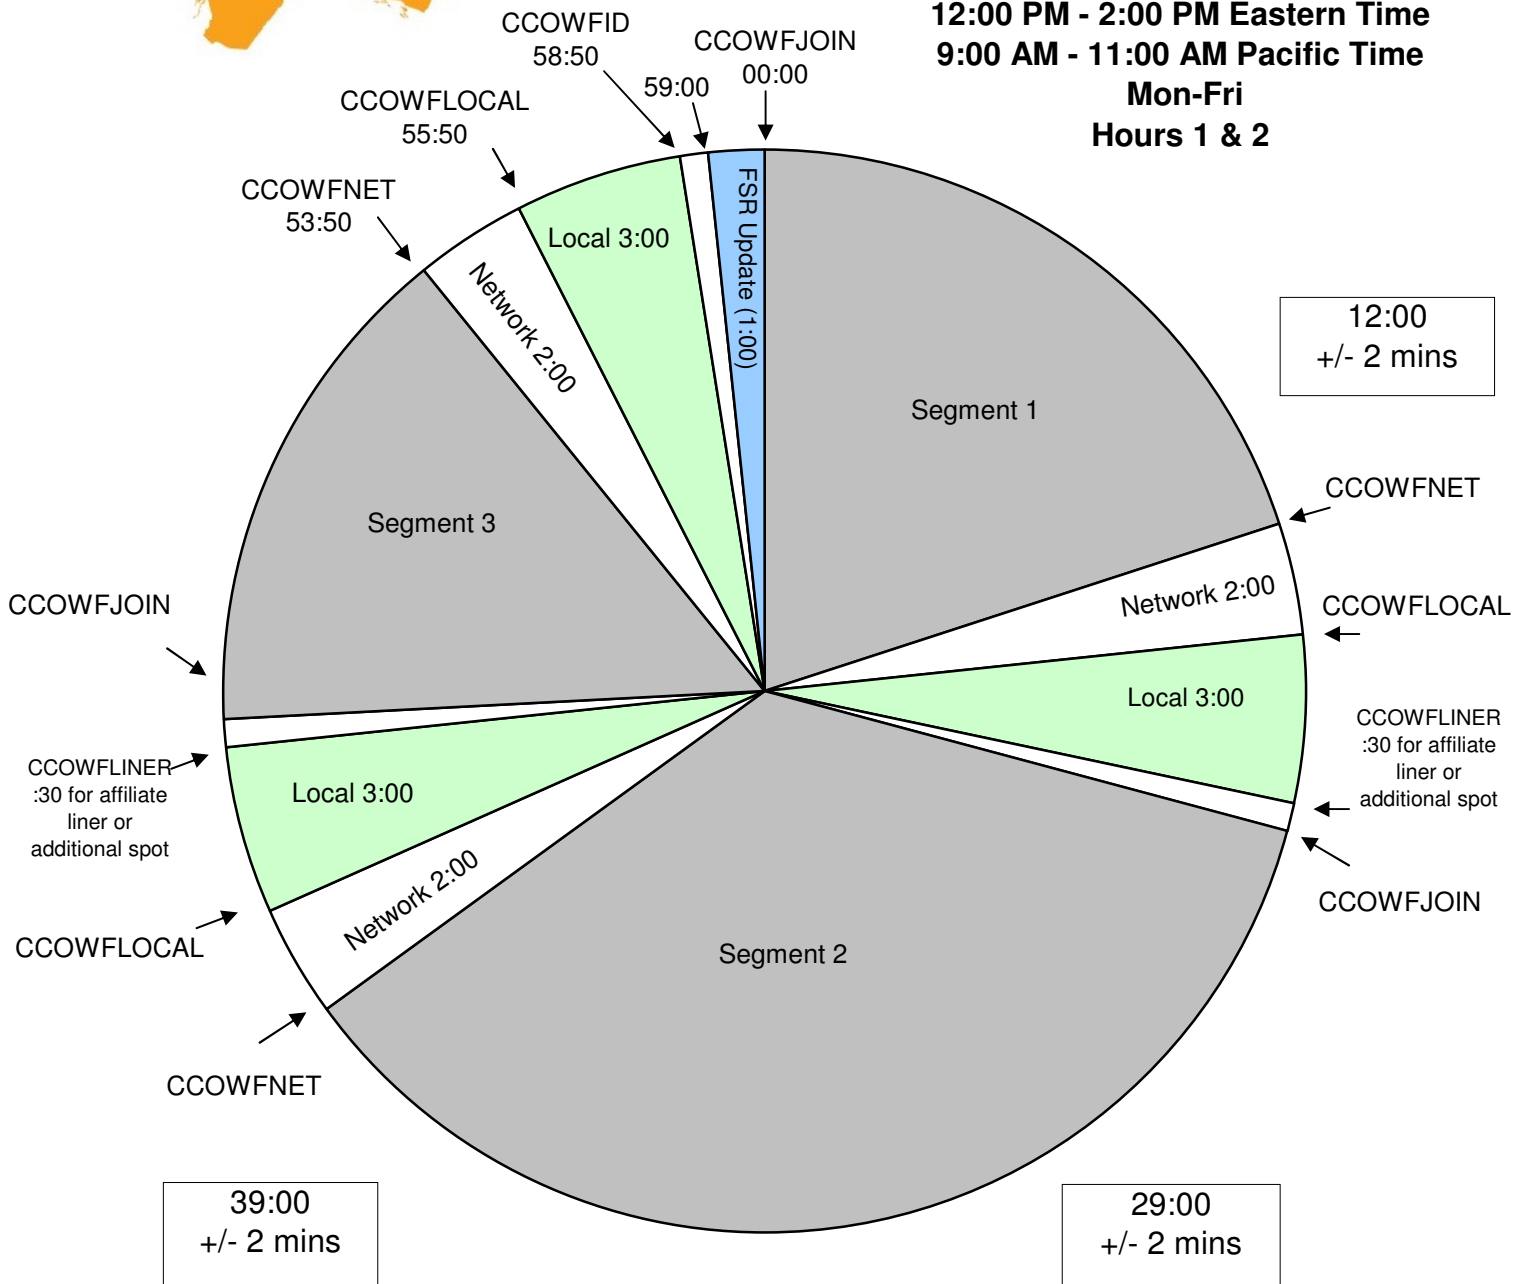

**The Herd with Colin Cowherd
Fox Sports Radio
Program Clock**

XDS Program: Cowherd - Fox

Effective September 8th, 2015

Premiere XDS PRO4-P Satellite

12:00 PM - 2:00 PM Eastern Time

9:00 AM - 11:00 AM Pacific Time

Mon-Fri

Hours 1 & 2

Hard Out at 53:50, All Other Breaks Float.

No Fox Sports Update in 1st Hour.

At Approx. 30:00, there will be an untimed Update airing on both TV and Radio as part of programming.

1:00 Live Reads within Show Content at approx. 12:00 and 39:00.