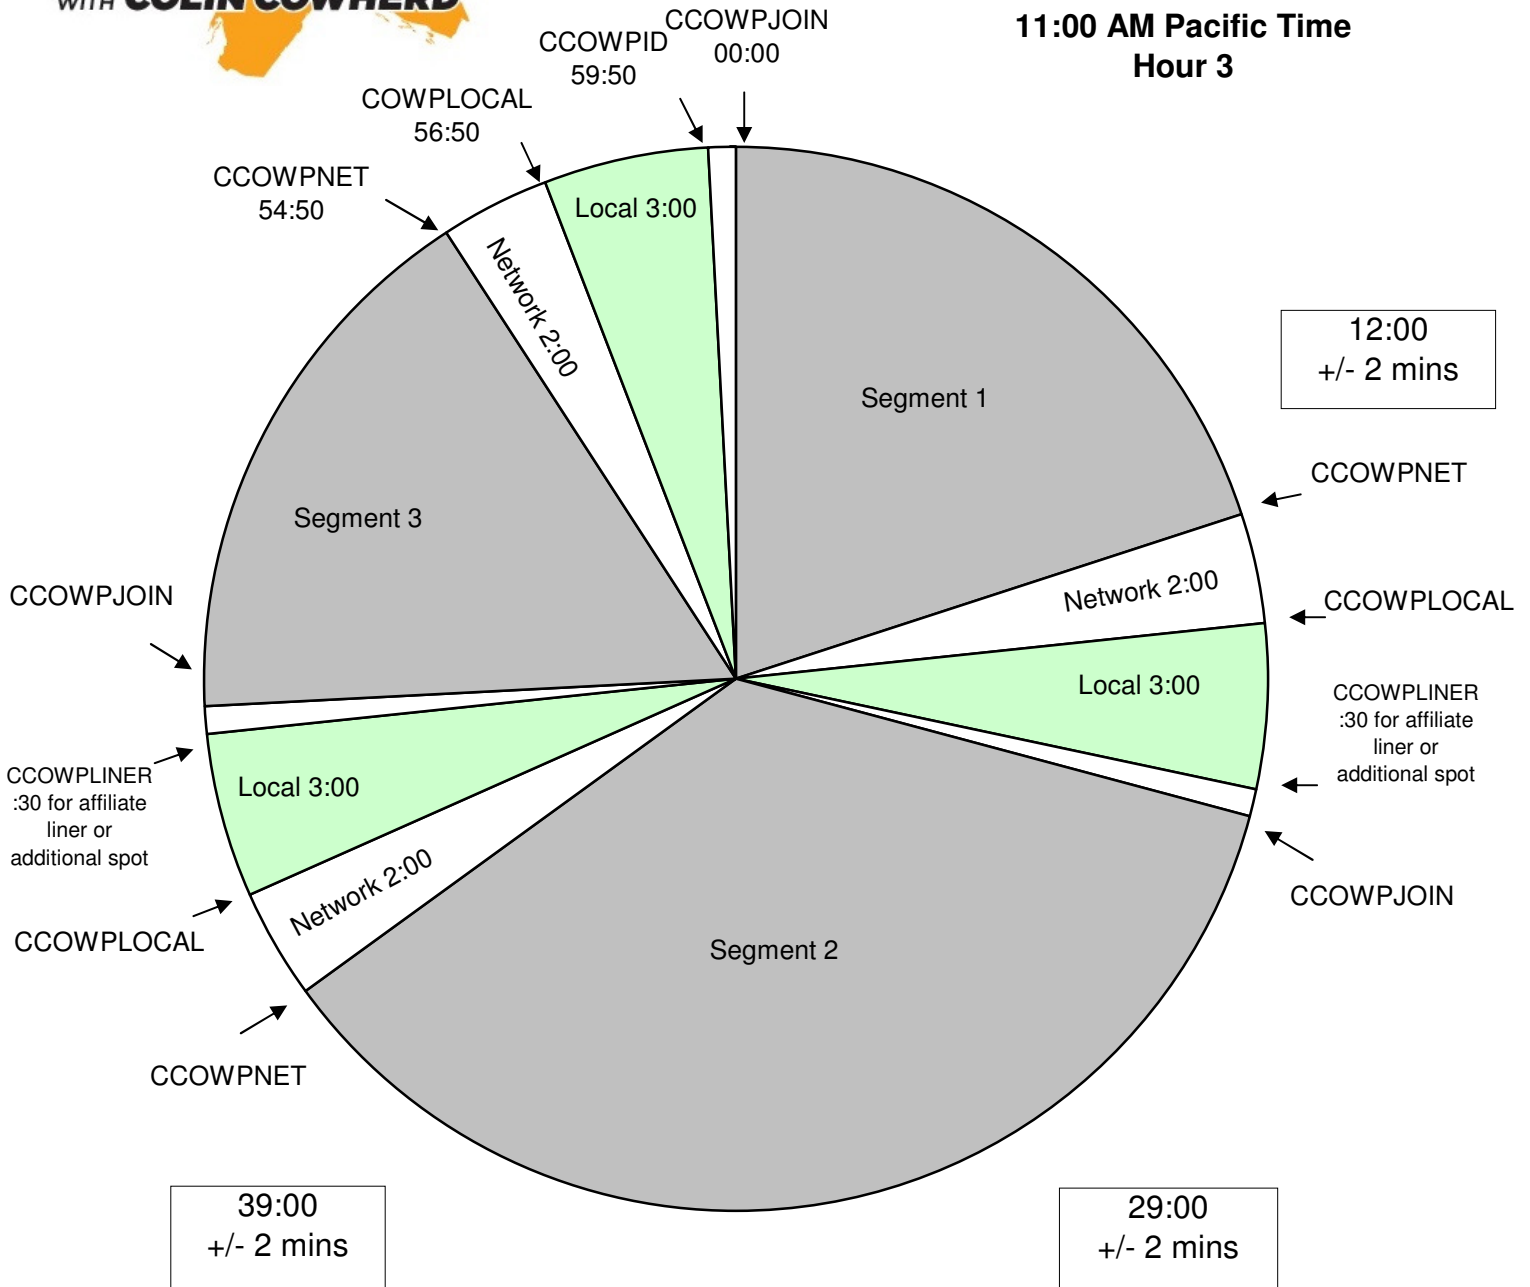

The Herd with Colin Cowherd  
 Program Clock  
 XDS Program: Cowherd  
 Effective September 8th, 2015  
 Premiere XDS PRO4-P Satellite  
 2:00 PM Eastern Time  
 11:00 AM Pacific Time  
 Hour 3

Hard Out at 54:50, All Other Breaks Float.

At Approx. 30:00, there will be an untimed Update airing on both TV and Radio as part of programming.

1:00 Live Reads within Show Content at approx. 12:00 and 39:00.

For Technical Assistance Call  
 Premiere Network Operations Center: (800) 276-4431  
 Technical Info: <http://engineering.premiereradio.com>