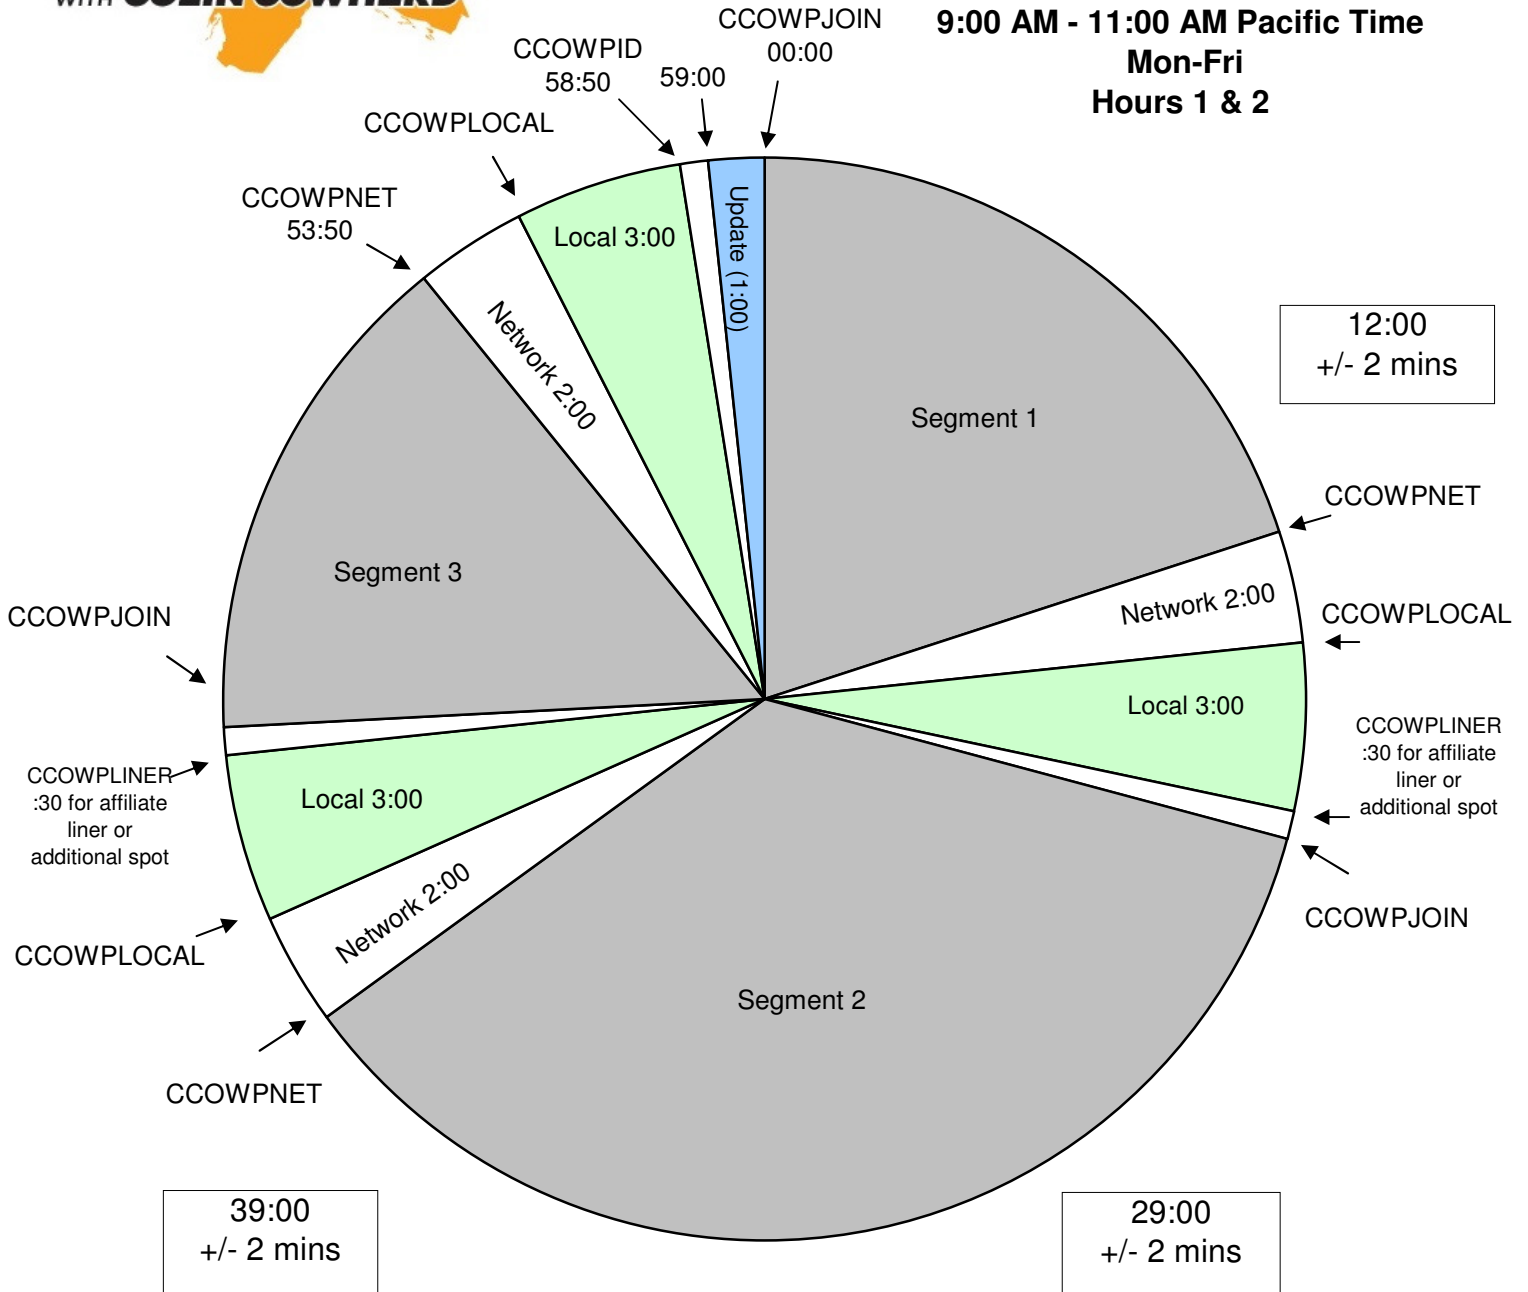

**The Herd with Colin Cowherd
Program Clock**

XDS Program: Cowherd

Effective September 8th, 2015

Premiere XDS PRO4-P Satellite

12:00 PM - 2:00 PM Eastern Time

9:00 AM - 11:00 AM Pacific Time

Mon-Fri

Hours 1 & 2

Hard Out at 53:50, All Other Breaks Float.

No Update in 1st Hour.

At Approx. 30:00, there will be an untimed Update airing on both TV and Radio as part of programming.

1:00 Live Reads within Show Content at approx. 12:00 and 39:00.