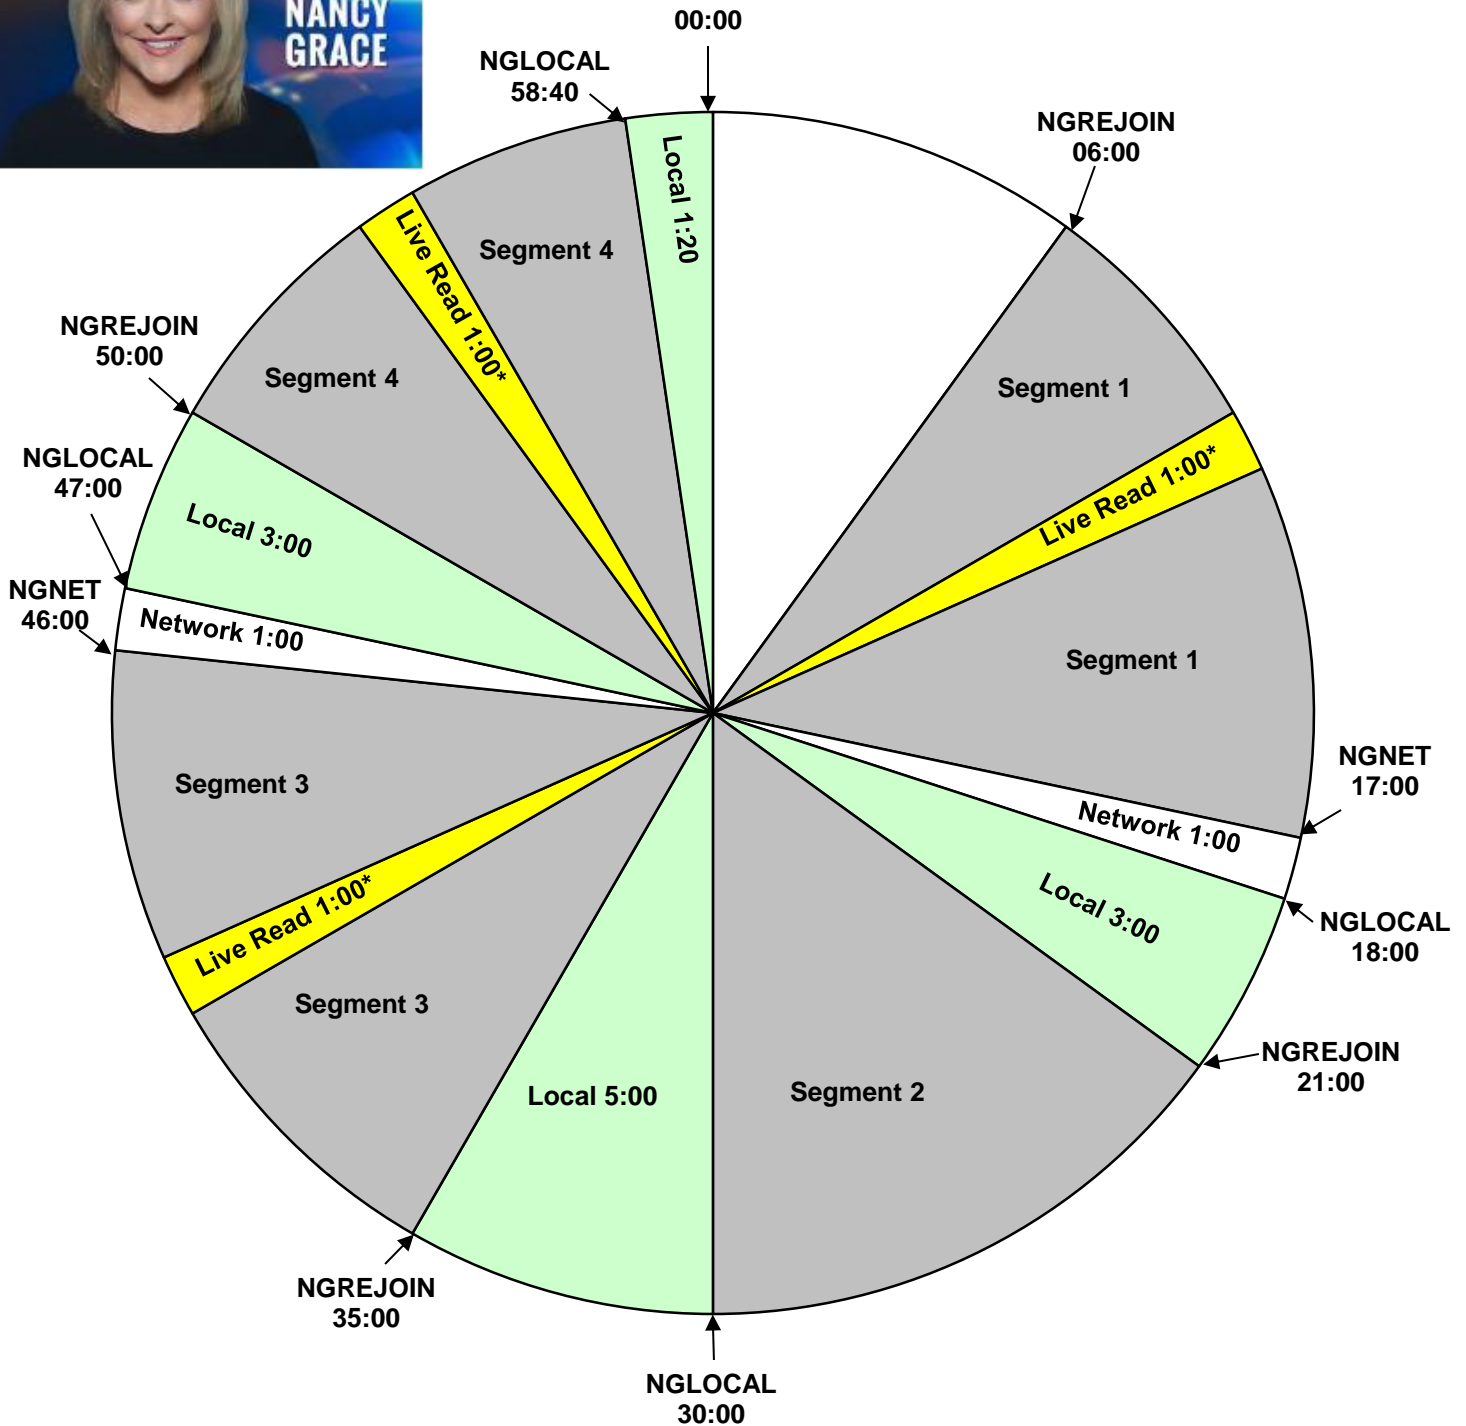

Crime Stories with Nancy Grace

XDS Program: **Crime Stories**

Effective Date August 20th, 2018

Premiere XDS PRO4-P Satellite

Feed Time: 1:06PM-2:00PM Pacific

For Technical Assistance call:
 Premiere Network Operations Center: 800-276-4431
 Technical Info: <http://engineering.premiereradio.com/>

XDS Relays:
 NGREJOIN – Rejoin Program
 NGNET – Network Break
 NGLOCAL - Local Break

Live Reads float within segments. No relay provided.

Hard outs at 30:00 and 58:40. All other breaks float.