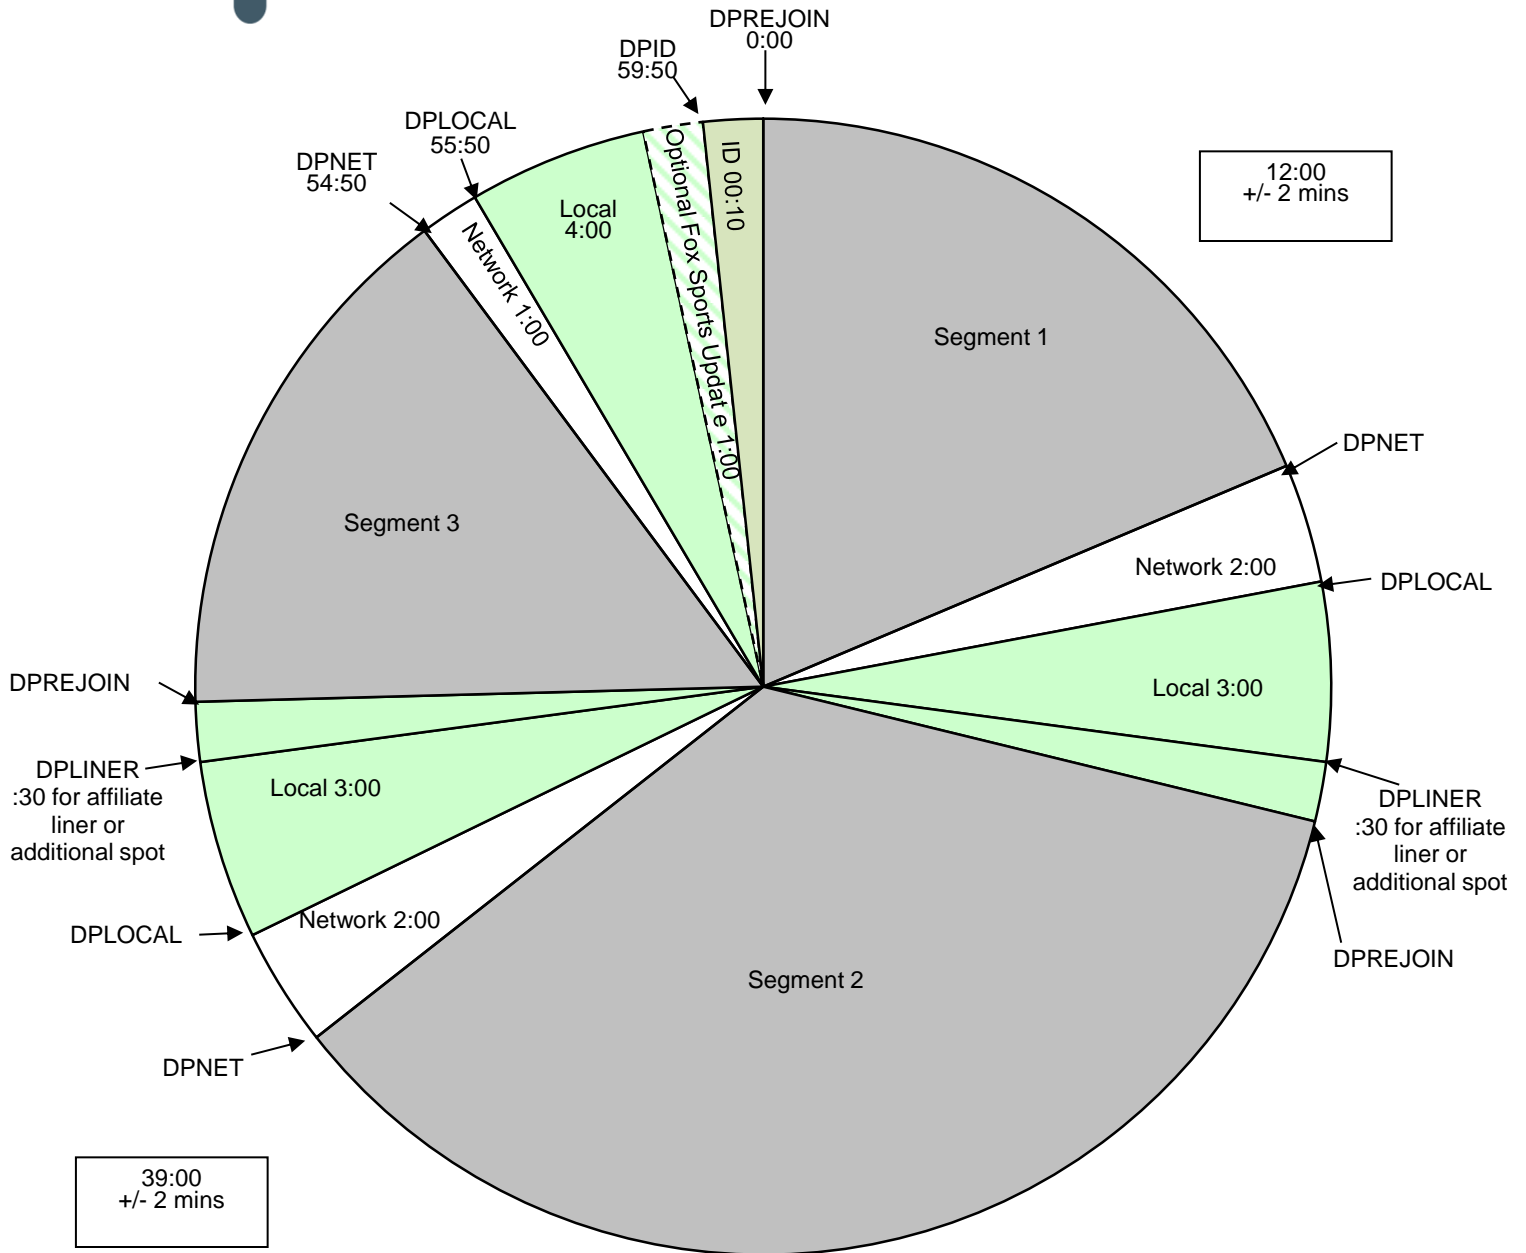

Dan Patrick Program Clock Effective February 26, 2018

Premiere XDS PRO4-P Satellite
9AM - 12PM Eastern / 8AM - 11AM Central / 6AM - 9AM Pacific
Hard out at 54:50. All other breaks float.

For Technical Assistance Call
Premiere Network Operations Center: (800) 276-4431
Technical Info: <http://engineering.premiereradio.com>

DPLOCAL - local breaks.
DPLINER - :30 local liner
DPNET - network breaks
DPREJOIN - rejoin program
DPID - :10 station ID
Above the Noise 7:01:30 to 7:03:30am Pacific