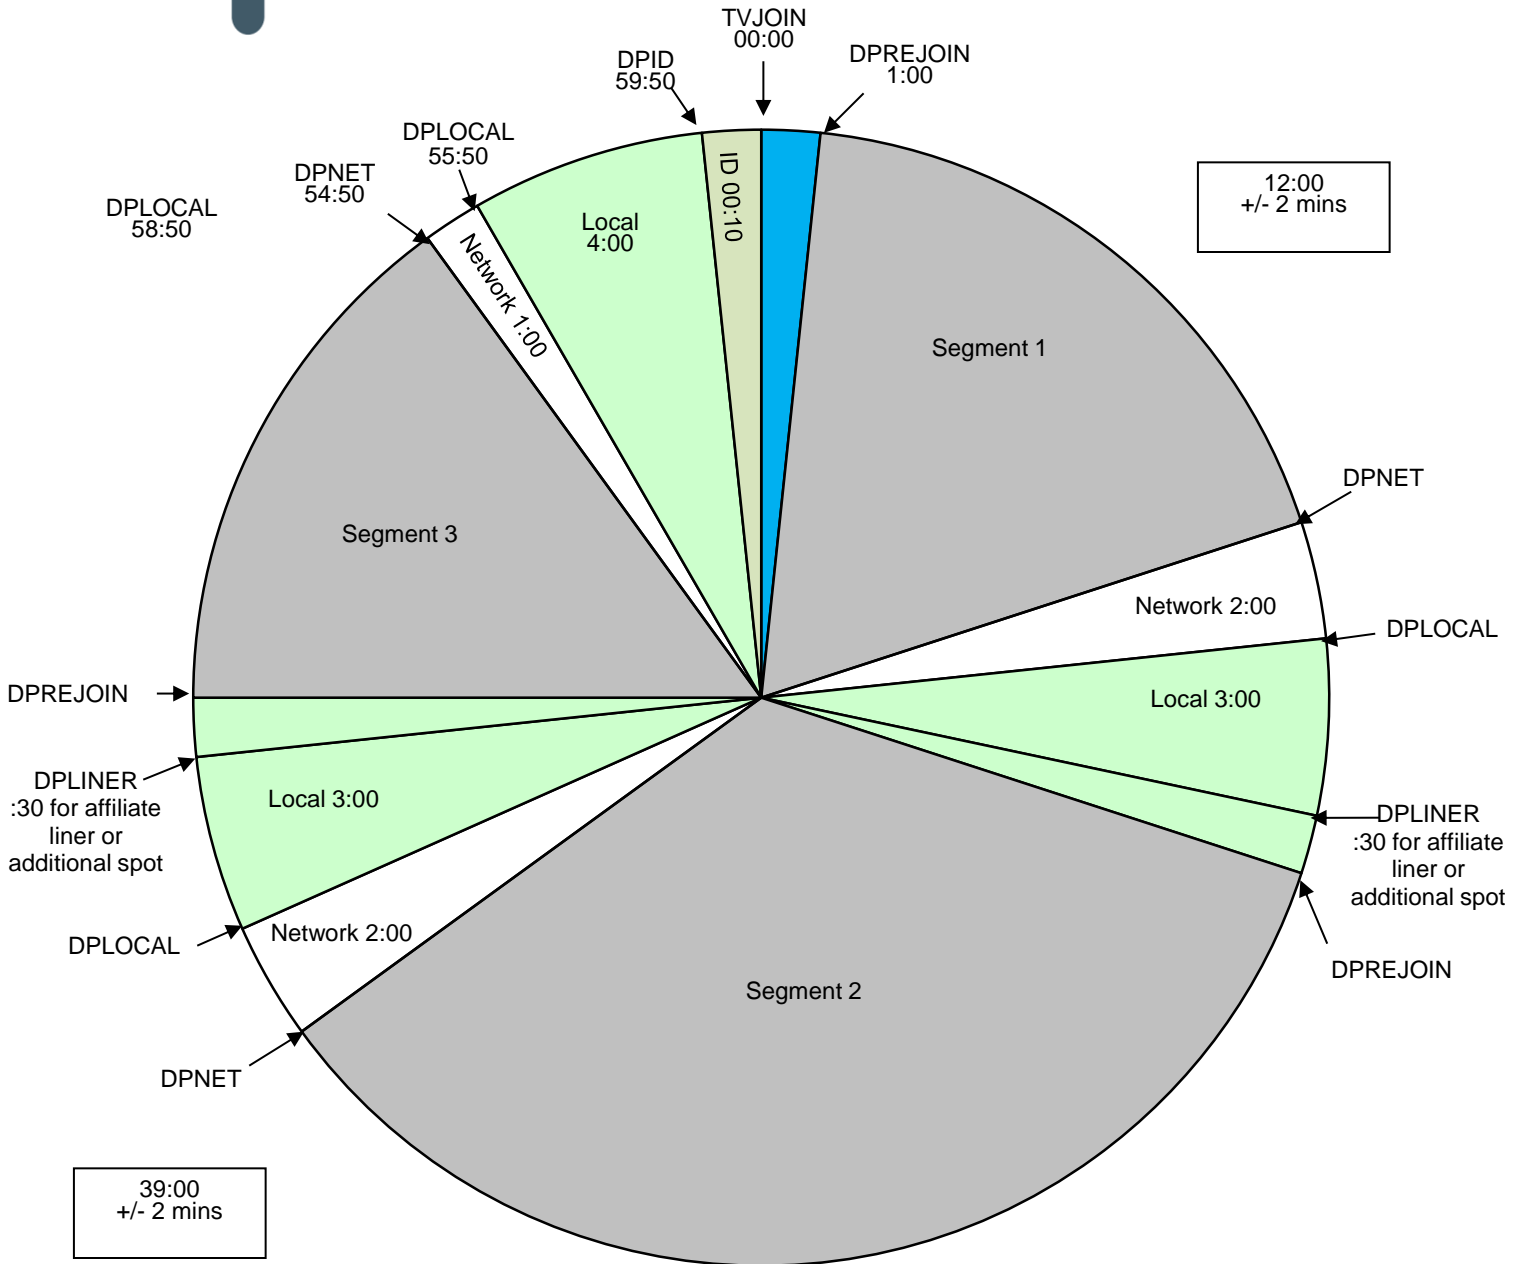

Dan Patrick Program Clock Effective February 26, 2018

Premiere XDS PRO4-P Satellite

9AM - 12PM Eastern / 8AM - 11AM Central / 6AM - 9AM Pacific
Each hour opens at 1:00. Hard out at 54:50. All other breaks float.

For Technical Assistance Call
Premiere Network Operations Center: (800) 276-4431
Technical Info: <http://engineering.premiereradio.com>

DPLOCAL - local breaks.
DPLINER - :30 local liner
DPNET - network breaks
DPREJOIN - rejoin program
DPID - :10 station ID

Above the Noise 7:01:30 to 7:03:30am Pacific