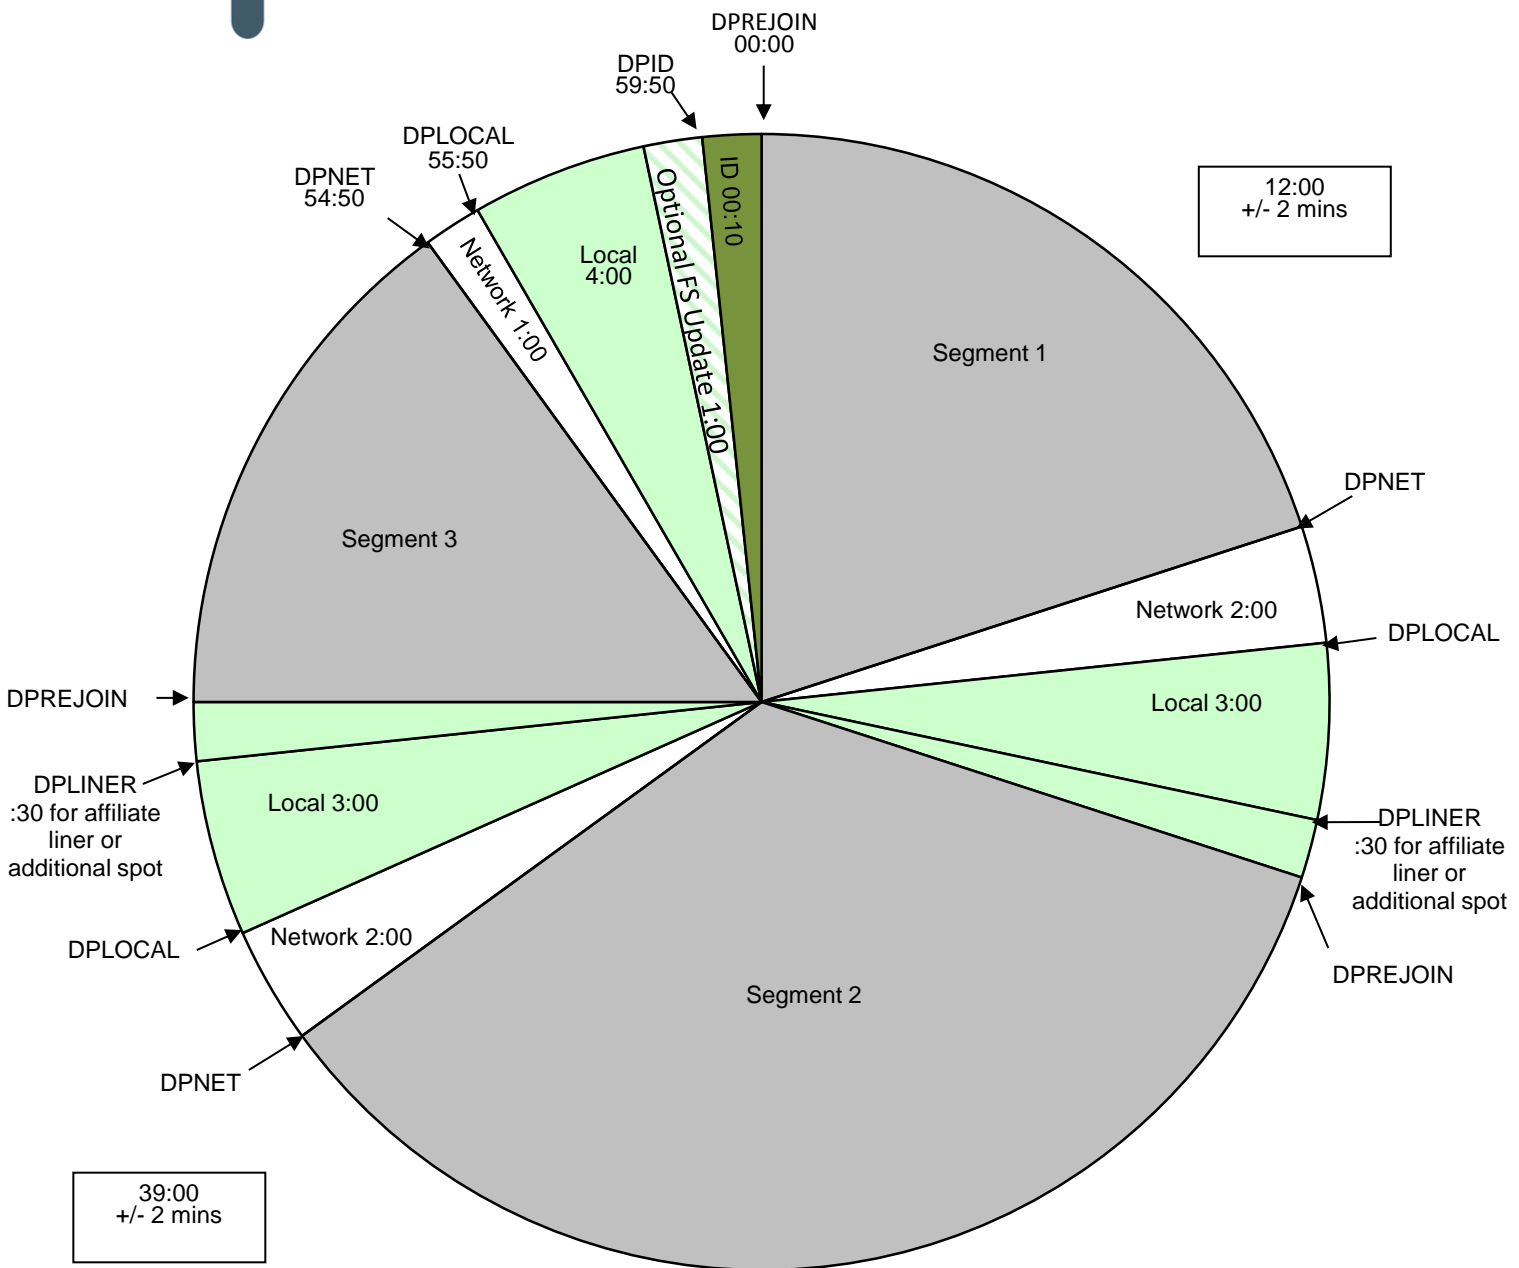

Dan Patrick Program Clock Effective February 26, 2018

Premiere XDS PRO4-P Satellite
9AM - 12PM Eastern / 8AM - 11AM Central / 6AM - 9AM Pacific
Hard out at 54:50. All other breaks float.

For Technical Assistance Call
Premiere Network Operations Center: (800) 276-4431
Technical Info: <http://engineering.premiereradio.com>

DPLOCAL - local breaks.
DPLINER - :30 local liner
DPNET - network breaks
DPREJOIN - rejoin program
DPID - :10 station ID