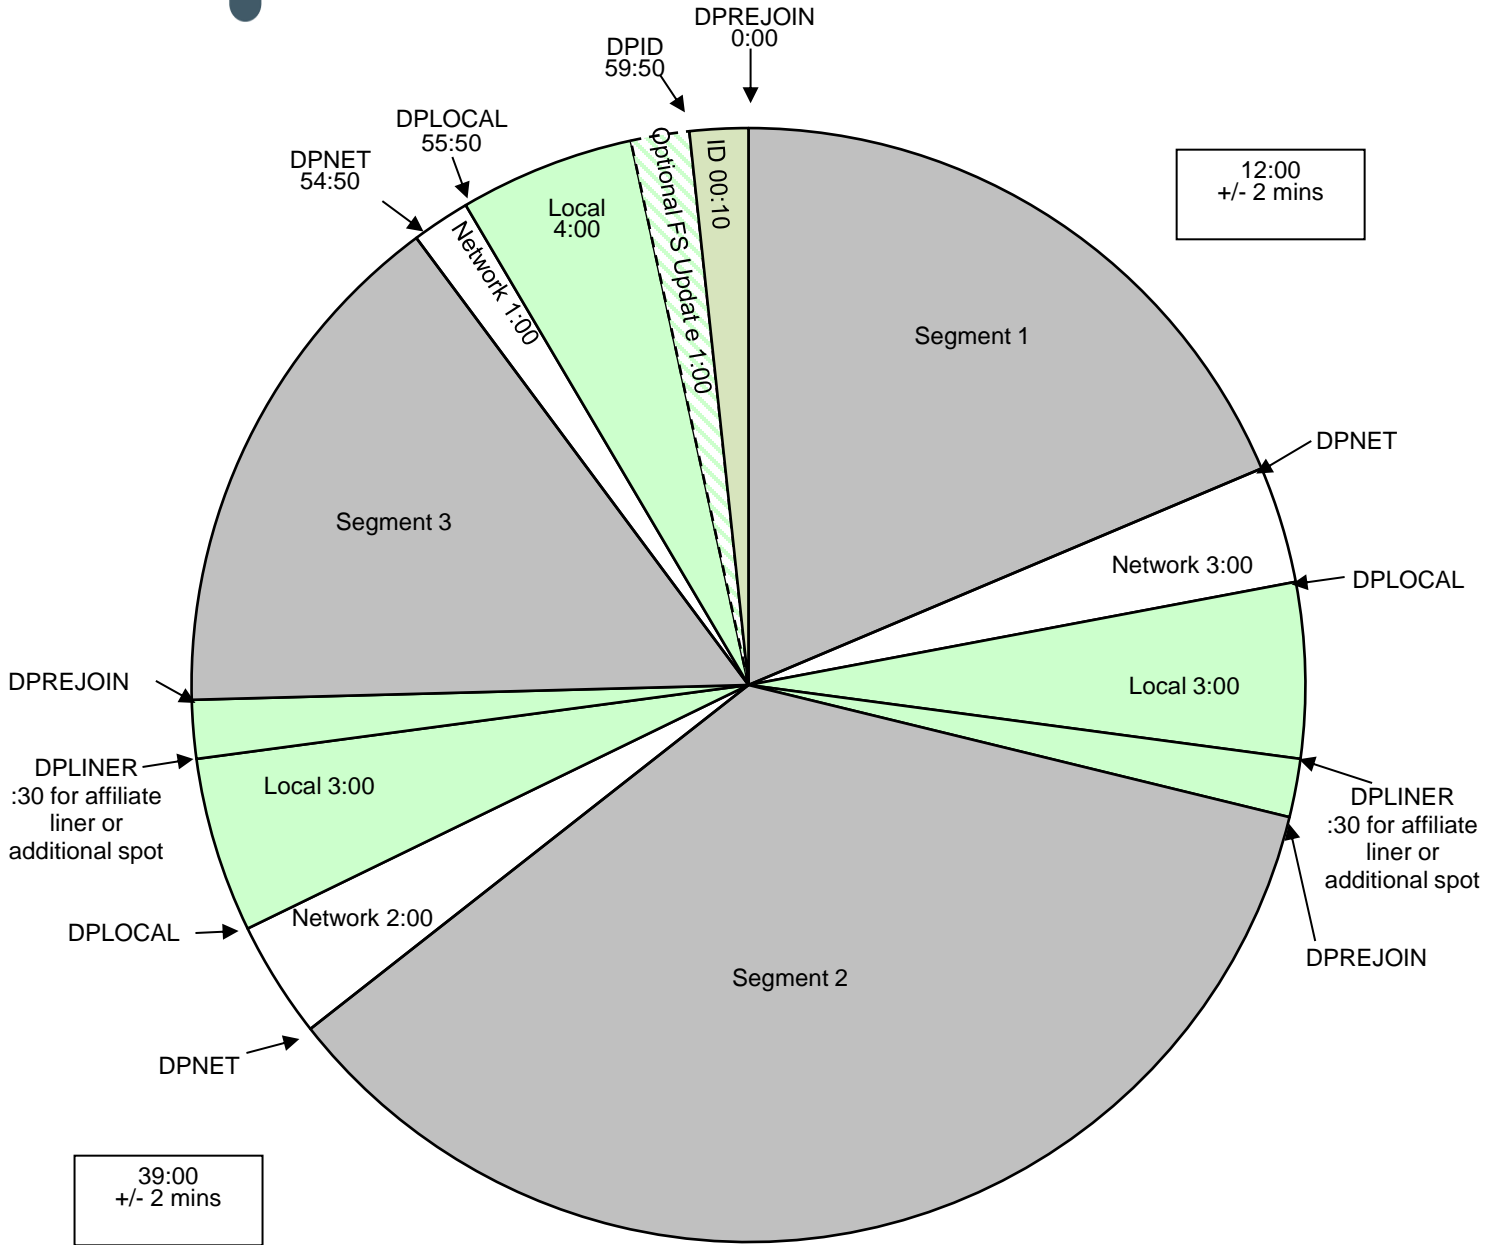

Dan Patrick Program Clock

Effective December 27th, 2021

Premiere XDS PRO4-P Satellite
 9AM - 12PM Eastern / 8AM - 11AM Central / 6AM - 9AM Pacific
 Hard out at 54:50. All other breaks float.

For Technical Assistance Call
 Premiere Network Operations Center: (800) 276-4431
 Technical Info: <http://engineering.premiereradio.com>

DPLOCAL - local breaks.
 DPLINER - :30 local liner
 DPNET - network breaks
 DPREJOIN - rejoin program
 DPID - :10 station ID