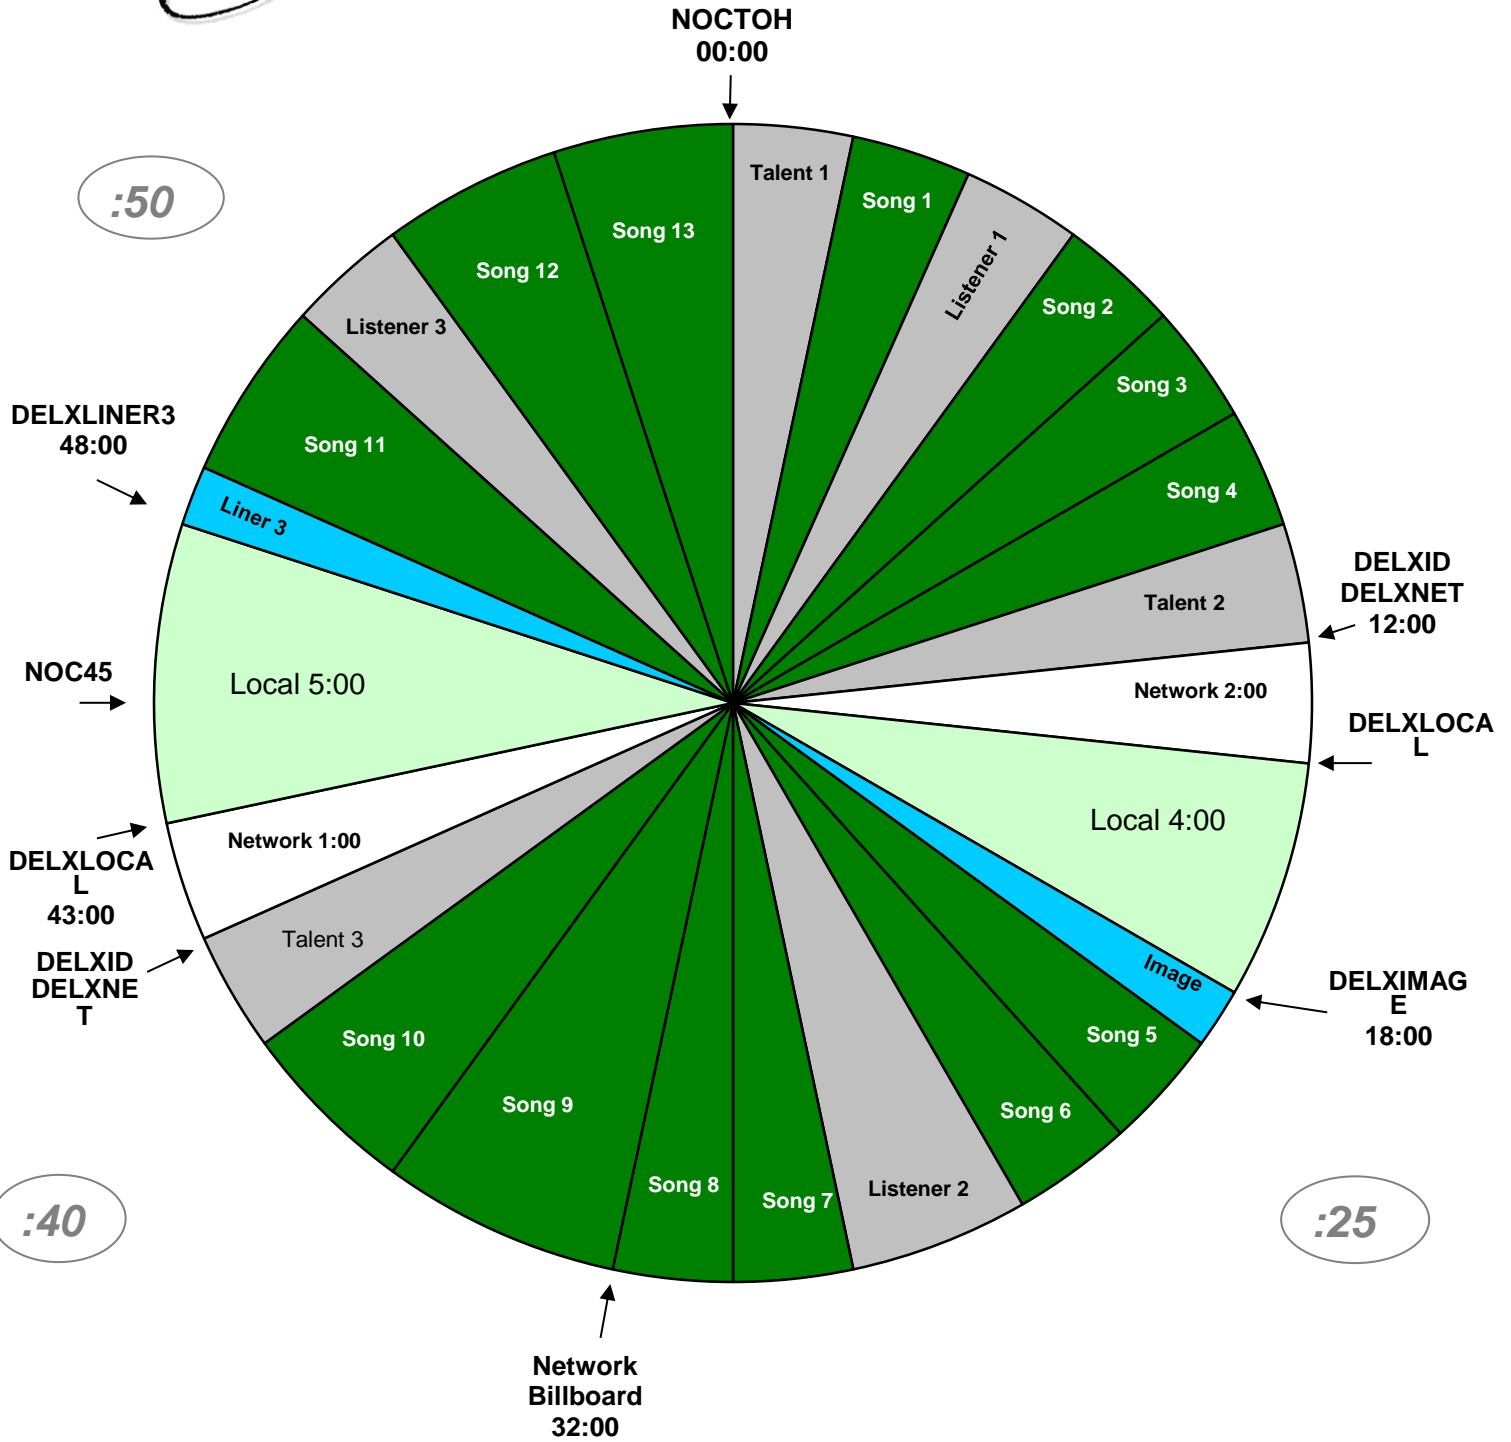

PROGRAM CLOCK
XDS Program: Delilah Holiday
 Effective Nov 4th, 2016
 Premiere XDS PRO4-P Satellite
 7pm-Midnight (Eastern)
 4pm - 9pm (Pacific) Mon-Fri

For Technical Assistance Call
 Premiere Network Operations Center: (800) 276-4431
 Technical Info: <http://engineering.premiereradio.com>

Delilah Relay	Function
DELXLOCAL	Local Break / Net Release
DELXIMAGE	Fires local 27s liner over 30s network jingle
DELXLINER3	Fires 11 second drop over 15s network jingle
DELXNET	Fires Network break
DELXID	Fires 3 second station ID/positioner
NOCTOH	NOC Top of Hour Time Sync
NOC45	NOC 45 min Time Sync
DELXID2	05s optional station ID/positioner
DELXCALL	05s optional Liner Before Caller