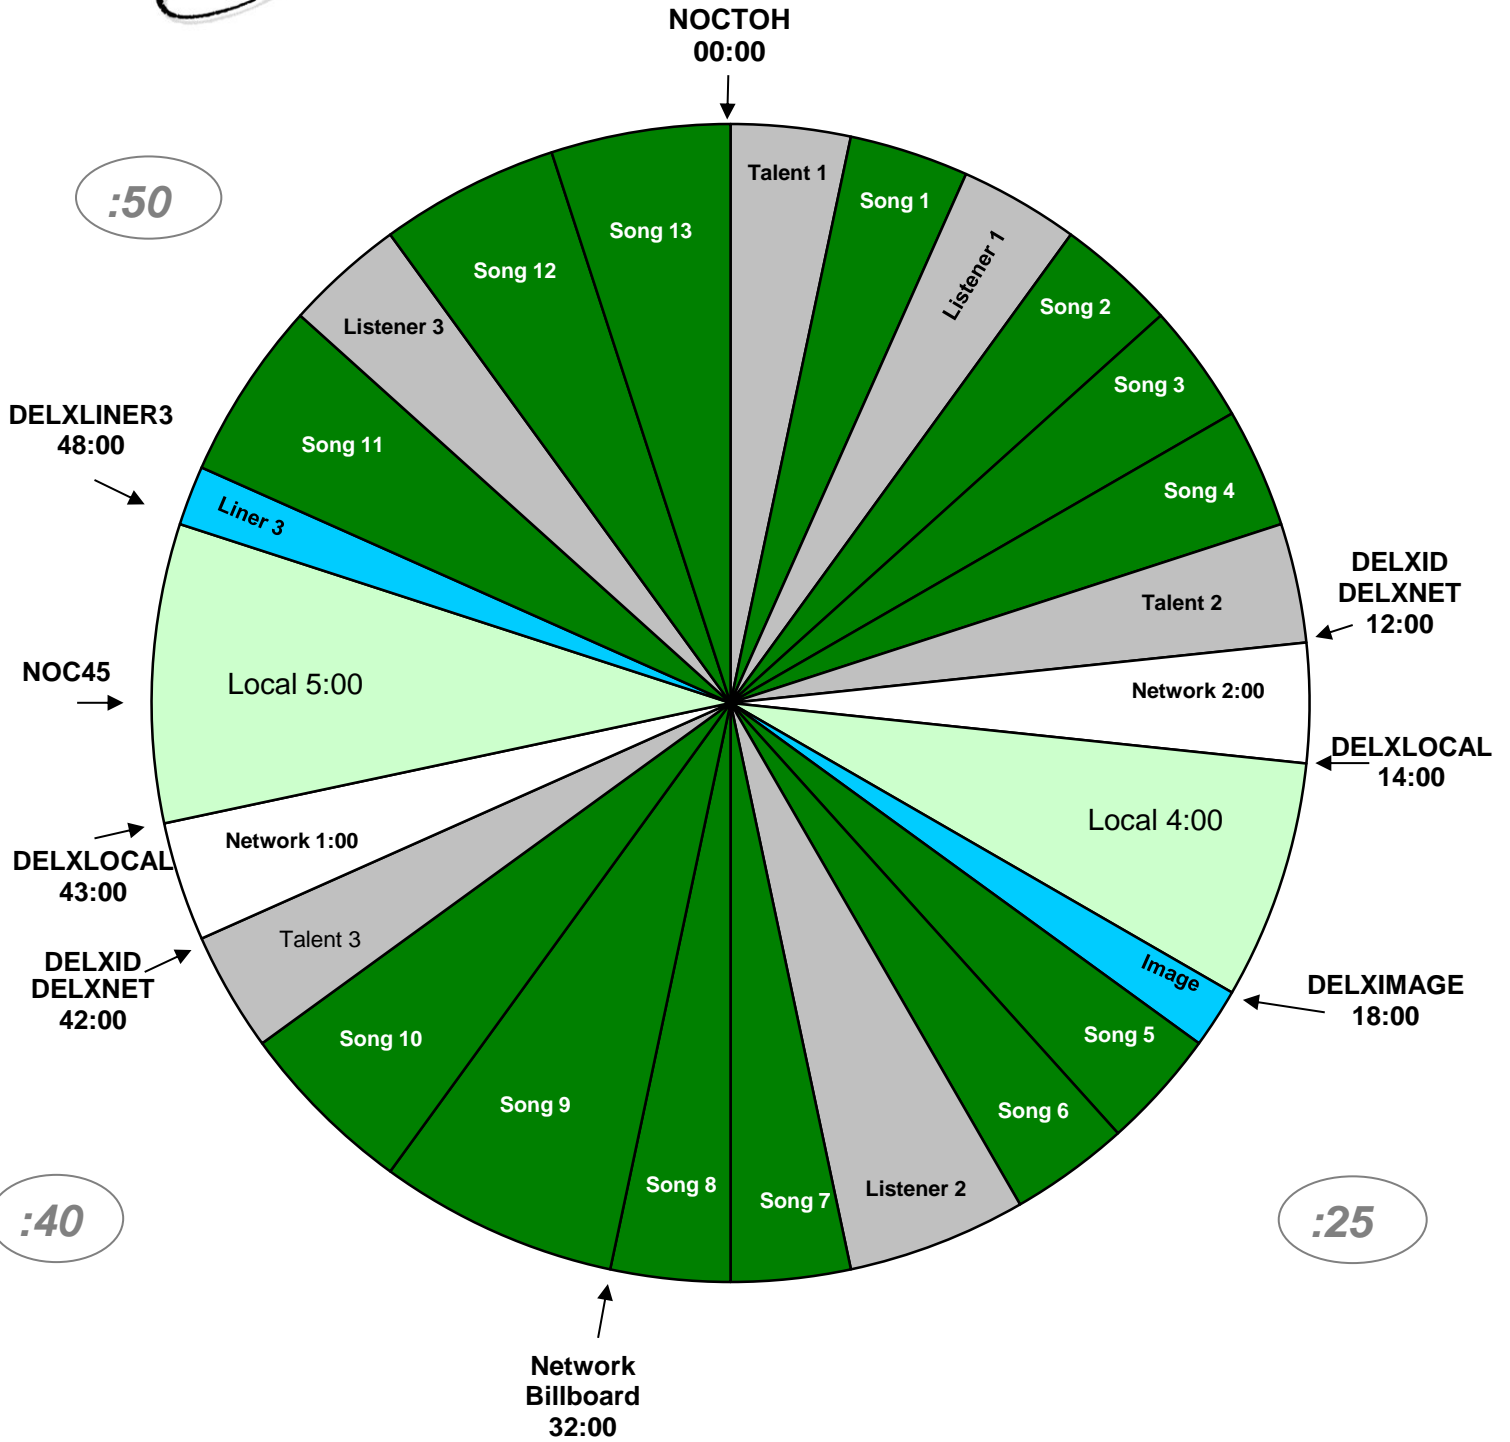

PROGRAM CLOCK
XDS Program: Delilah Holiday
 Effective Nov 1st, 2019
 Premiere XDS PRO4-P Satellite
 7pm-Midnight (Eastern)
 4pm - 9pm (Pacific) Mon-Fri

For Technical Assistance Call
 Premiere Network Operations Center: (800) 276-4431
 Technical Info: <http://engineering.premiereradio.com>

Delilah Relay	Function
DELXLOCAL	Local Break / Net Release
DELXIMAGE	Fires local 27s liner over 30s network jingle
DELXLINER3	Fires 11 second drop over 15s network jingle
DELXNET	Fires Network break
DELXID	Fires 3 second station ID/positioner
NOCTOH	NOC Top of Hour Time Sync
NOC45	NOC 45 min Time Sync
DELXID2	05s optional station ID/positioner
DELXCALL	05s optional Liner Before Caller